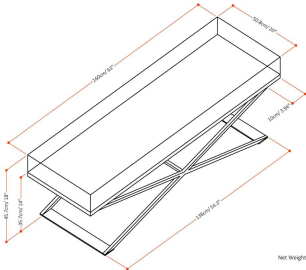

COOPER LARGE OTTOMAN BENCH

Net Weight: 59.2 (lbs)