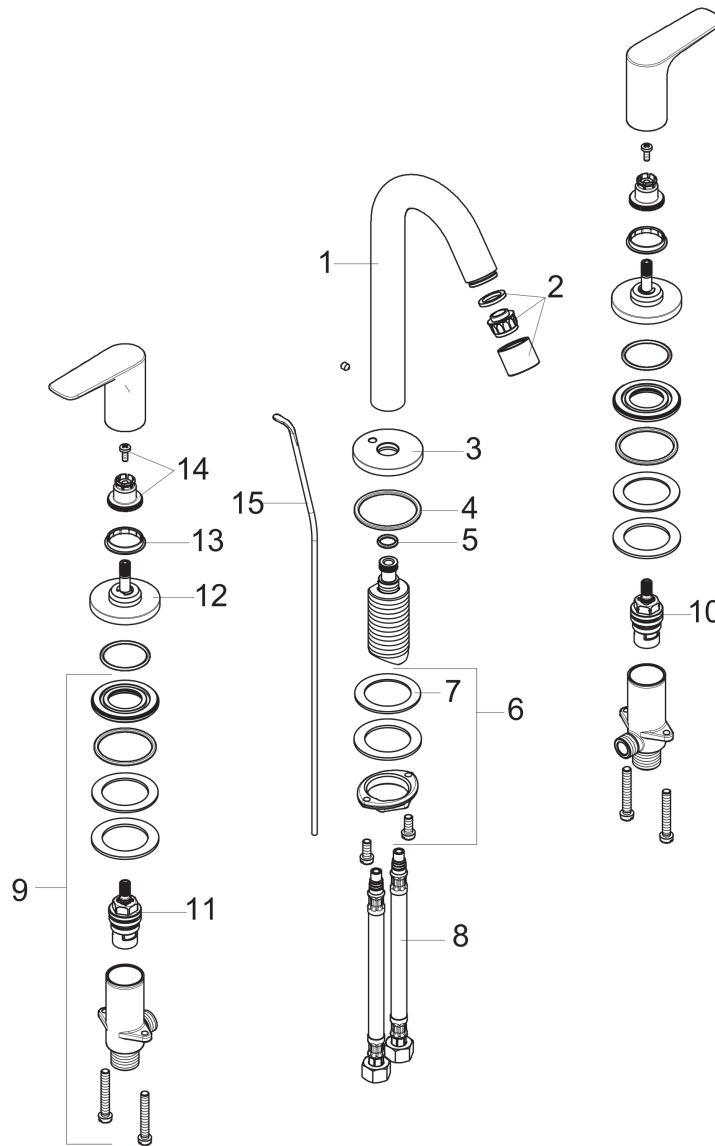

Logis

Widespread Faucet 150 with Pop-Up Drain, 1.2 GPM

Finishes : **brushed nickel** Part no. : **71533821**

Description

Features

- Aerated spray
- Flow: 1.2 GPM (4.5 L/Min)
- 90° ceramic valves
- Includes pop-up drain

Item details

List Price \$ 432.00

Technology

Compliance

Product image

Scale drawing

Logis

Widespread Faucet 150 with Pop-Up Drain, 1.2 GPM

Finishes : **brushed nickel** Part no. : **71533821**

Exploded drawing

Year of production: >07/16

Logis**Widespread Faucet 150 with Pop-Up Drain, 1.2 GPM**Finishes : **brushed nickel** Part no. : **71533821****Spare parts list**

Year of production: >07/16

Pos.	Description	Part no.	Price	PU
1	spout cpl.	95339820	-	1
2	aerator M24x1 (4,5 l/min)	92812820	-	1
3	escutcheon for spout	97505820	-	1
4	O-ring 40x3	92634000	-	1
5	O-ring 11x2	98127000	-	1
6	fixing set (Ø 32)	13961000	-	1
7	lever collar	97548000	-	1
8	connection hose 18½" M8x0,75 3/8"	96321001	-	1
9	stop valve cpl.	97357001	-	1
10	shut off unit left closing	94008000	-	1
11	shut off unit right closing	94009000	-	1
12	escutcheon Ø 52 mm	97285820	-	1
13	set of color-rings cold / hot water	92225000	-	1
14	handle fixing set	94184000	-	1
15	pull rod	96657820	-	1
a	pop up waste	88509820	-	1