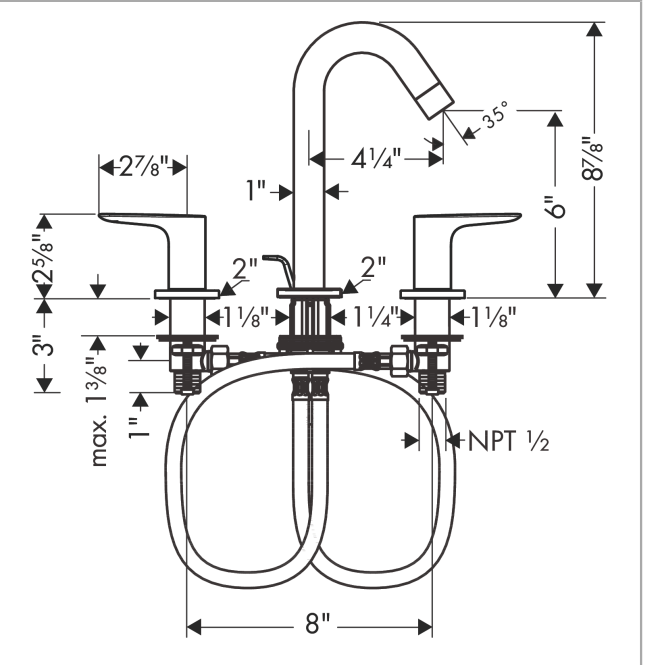

Logis

Widespread Faucet 150 with Pop-Up Drain, 1.2 GPM

Finishes : **brushed nickel** Part no. : **71533821**

Description

Features

- Aerated spray
- Flow: 1.2 GPM (4.5 L/Min)
- 90° ceramic valves
- Includes pop-up drain

Item details

List Price \$ 432.00

Technology

Compliance

Product image

Scale drawing

Logis

Widespread Faucet 150 with Pop-Up Drain, 1.2 GPM

Finishes : **brushed nickel** Part no. : **71533821**

Exploded drawing

Year of production: >07/16

Logis**Widespread Faucet 150 with Pop-Up Drain, 1.2 GPM**Finishes : **brushed nickel** Part no. : **71533821****Spare parts list**

Year of production: >07/16

Pos.	Description	Part no.	Price	PU
1	spout cpl.	95339820	-	1
2	aerator M24x1 (4,5 l/min)	92812820	-	1
3	escutcheon for spout	97505820	-	1
4	O-ring 40x3	92634000	-	1
5	O-ring 11x2	98127000	-	1
6	fixing set (Ø 32)	13961000	-	1
7	lever collar	97548000	-	1
8	connection hose 18½" M8x0,75 3/8"	96321001	-	1
9	stop valve cpl.	97357001	-	1
10	shut off unit left closing	94008000	-	1
11	shut off unit right closing	94009000	-	1
12	escutcheon Ø 52 mm	97285820	-	1
13	set of color-rings cold / hot water	92225000	-	1
14	handle fixing set	94184000	-	1
15	pull rod	96657820	-	1
a	pop up waste	88509820	-	1