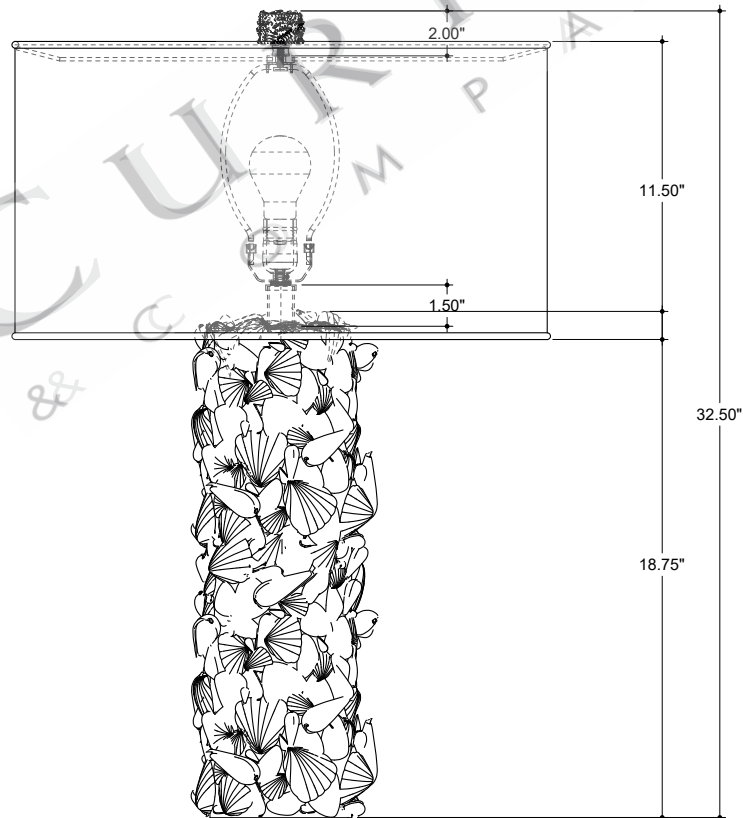

18.00" DIA. SHADE

2.00" DIA. FINIAL

6.50" DIA. BODY

TOP VIEW

FRONT VIEW

6000-0957

ALL WORK © 2024 CURREY & COMPANY