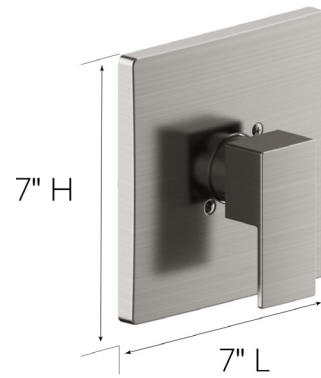

Karsen II Single Handle Valve Trim with Valve
Satin Nickel

SPECIFICATIONS

MATERIAL:	Zinc/Brass
DIMENSIONS:	7" H x 7" L
WEIGHT:	1 lbs.
PVD FINISH:	No
ESCUTCHEON INCLUDED:	Yes
VALVE INCLUDED:	Yes
PRESSURE BALANCED VALVE:	Yes
TUB SPOUT DIVERTER INCLUDED:	No