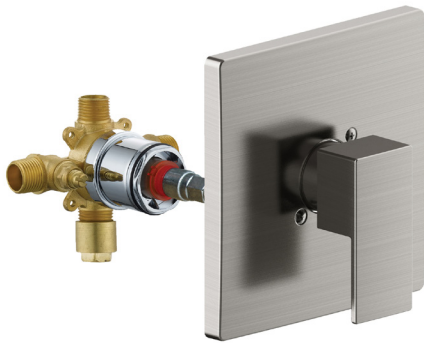

Karsen II Single Handle Valve Trim with Valve
Satin Nickel

SPECIFICATIONS

MATERIAL:	Zinc/Brass
DIMENSIONS:	7" H x 7" L
WEIGHT:	1 lbs.
PVD FINISH:	No
ESCUTCHEON INCLUDED:	Yes
VALVE INCLUDED:	Yes
PRESSURE BALANCED VALVE:	Yes
TUB SPOUT DIVERTER INCLUDED:	No