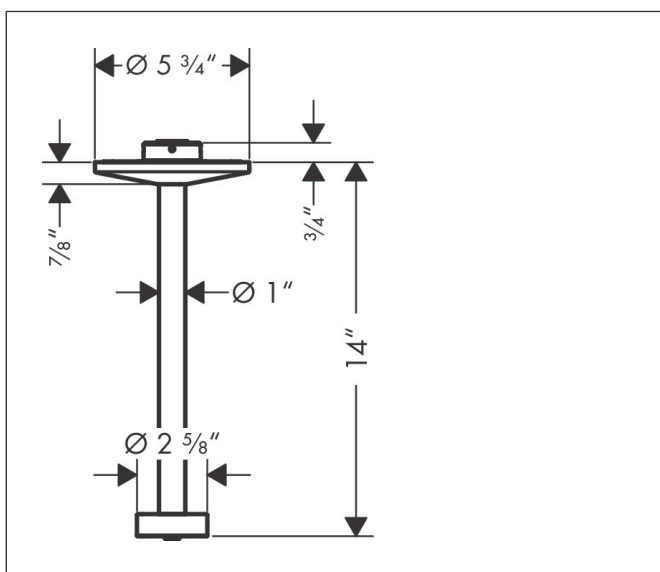

Brand	AXOR
Art. Name	AXOR One Ceiling Extension Pipe for Showerhead 280 2-Jet
Art. Nr.	48485001
Surface	chrome
Pos.	1

Product Picture

Features

- length: 300 mm
- solid Brass
- ceiling connector, Escutcheon, Mounting Material, Assembly instructions

Drawing

Technology