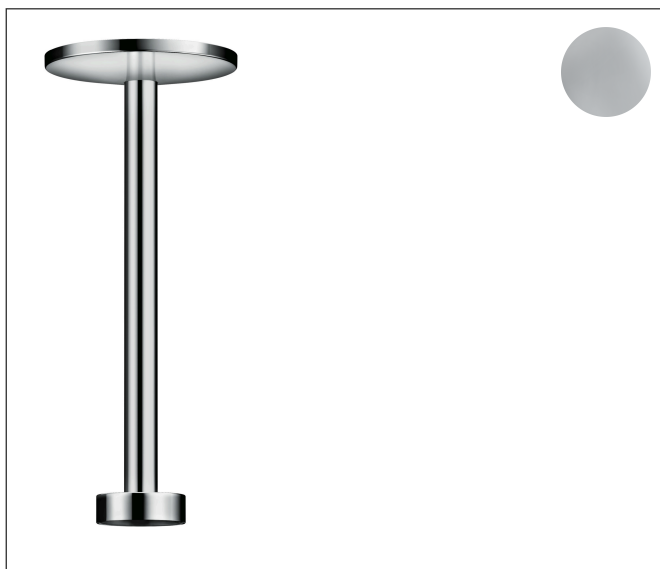

Brand	AXOR
Art. Name	AXOR One Ceiling Extension Pipe for Showerhead 280 2-Jet
Art. Nr.	48485001
Surface	chrome
Pos.	1

Product Picture

Features

- length: 300 mm
- solid Brass
- ceiling connector, Escutcheon, Mounting Material, Assembly instructions