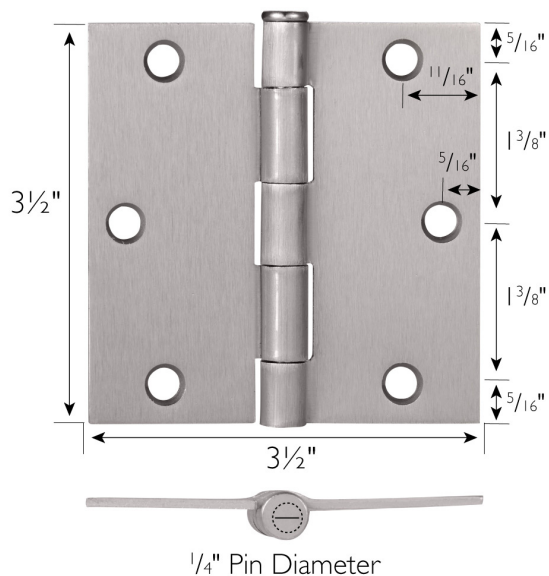

6-Hole 3 1/2" x 3 1/2", Square Corner Door Hinge 6-Pack  
Satin Nickel

**SPECIFICATIONS**

<b>MATERIAL CONSTRUCTION:</b>	Steel
<b>MOUNTING HARDWARE INCLUDED:</b>	#9 x 3/4" (6 screws)
<b>TOOLS NEEDED FOR INSTALLATION:</b>	Screwdriver
<b>ASSEMBLED DIMENSIONS:</b>	3 1/2" H x 3 1/2" L x 0.125" D
<b>ASSEMBLED WEIGHT:</b>	2.5 lbs
<b>CORNER RADIUS:</b>	Square
<b>HINGE TYPE:</b>	Butt Hinge