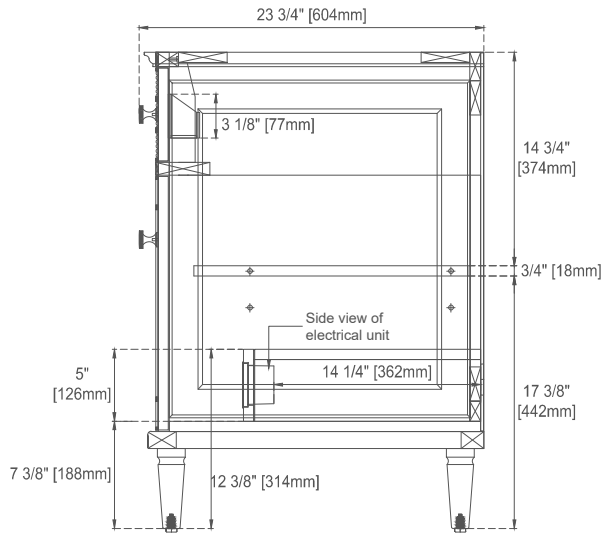

36" LORELAI VANITY
424-V36-BKO 424-V36-WWO
424-V36-BW 424-V36-WLT
424-V36-LNO

JAMES MARTIN
VANITIES

Features and Materials

Solids: BKO/BW-Yellow Poplar; LNO/WWO-Ash; WLT-Rubberwood
Veneers: LNO/WWO-Ash; WLT-Walnut
Panels: Plywood
Installation Type: Floor Standing
Number of Basins: One, with optional 3cm top
Vanity Top Included: NO, Optional 3cm Tops Available with Sinks
Basins Included: NO
Overflow: Yes, Front Facing
Optional Wooden Backsplash
Number of Doors: One
Number of Drawers: Two
Number of Tip Outs: Two
USB/Power Component: YES (ETL5011080)
Cord Length: 6'6"
Bamboo Storage Tray: YES
Assembly Type: Installation of Optional 3cm Top with Sink
Drawer Box Material and Construction: 12mm Plywood/English Dovetail Joinery
Hardware Material and Finish: Zinc Alloy, BW/WWO - Brushed Nickel Color;
BKO/LNO/WLT-Champagne Brass Color
Fits Drain Hole Size: 1 3/4"
Full Extension, Soft Close Glides
European Soft Close Hinges
Aluminum Laminate Drawer Liners
Adjustable Levelers

Dimension

Width: 35-7/8"
Depth: 23-1/2"
Height: 32-7/8"
Rough-In Height: 21-1/2"

Visit website for warranty and installation information
www.jamesmartinvanities.com

36" LORELAI VANITY
 424-V36-BKO 424-V36-WWO
 424-V36-BW 424-V36-WLT
 424-V36-LNO

JAMES MARTIN
 VANITIES

Knob

Top View

Front View

Bamboo Drawer Organizer
 In the Bottom Drawer

All dimensions are nominal

Diagrams are of cabinet only—James Martin Optional Countertops and sinks are not shown

Visit website for warranty and installation information
www.jamesmartinvanities.com

36" LORELAI VANITY
 424-V36-BKO 424-V36-WWO
 424-V36-BW 424-V36-WLT
 424-V36-LNO

JAMES MARTIN
 VANITIES

Side View 1

Side View 2