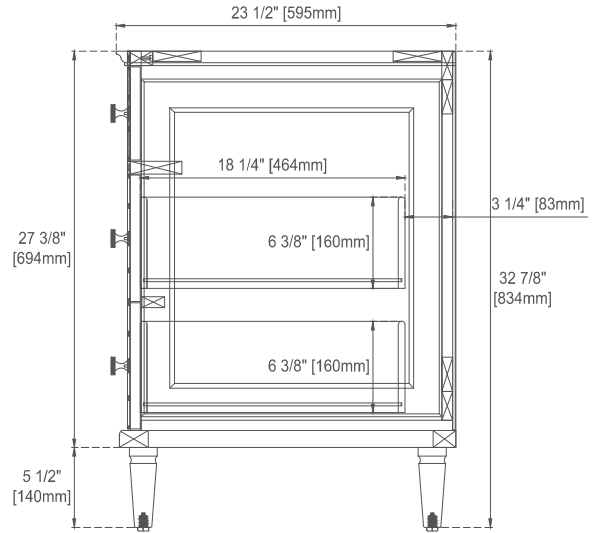

36" LORELAI VANITY
424-V36-BKO 424-V36-WWO
424-V36-BW 424-V36-WLT
424-V36-LNO

JAMES MARTIN
VANITIES

Features and Materials

Solids: BKO/BW-Yellow Poplar; LNO/WWO-Ash; WLT-Rubberwood
Veneers: LNO/WWO-Ash; WLT-Walnut
Panels: Plywood
Installation Type: Floor Standing
Number of Basins: One, with optional 3cm top
Vanity Top Included: NO, Optional 3cm Tops Available with Sinks
Basins Included: NO
Overflow: Yes, Front Facing
Optional Wooden Backsplash
Number of Doors: One
Number of Drawers: Two
Number of Tip Outs: Two
USB/Power Component: YES (ETL5011080)
Cord Length: 6'6"
Bamboo Storage Tray: YES
Assembly Type: Installation of Optional 3cm Top with Sink
Drawer Box Material and Construction: 12mm Plywood/English Dovetail Joinery
Hardware Material and Finish: Zinc Alloy, BW/WWO - Brushed Nickel Color;
BKO/LNO/WLT-Champagne Brass Color
Fits Drain Hole Size: 1 3/4"
Full Extension, Soft Close Glides
European Soft Close Hinges
Aluminum Laminate Drawer Liners
Adjustable Levelers

Dimension

Width: 35-7/8"
Depth: 23-1/2"
Height: 32-7/8"
Rough-In Height: 21-1/2"

Visit website for warranty and installation information
www.jamesmartinvanities.com

36" LORELAI VANITY
 424-V36-BKO 424-V36-WWO
 424-V36-BW 424-V36-WLT
 424-V36-LNO

JAMES MARTIN
 VANITIES

Knob

Top View

Front View

Bamboo Drawer Organizer
 In the Bottom Drawer

All dimensions are nominal

Diagrams are of cabinet only—James Martin Optional Countertops and sinks are not shown

Visit website for warranty and installation information
www.jamesmartinvanities.com

36" LORELAI VANITY
 424-V36-BKO 424-V36-WWO
 424-V36-BW 424-V36-WLT
 424-V36-LNO

JAMES MARTIN
 VANITIES

Side View 1

Side View 2