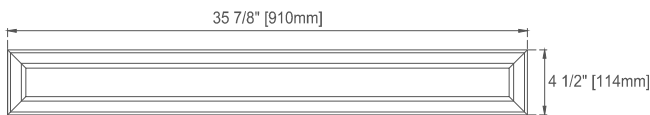

36" LORELAI VANITY
424-V36-BKO 424-V36-WWO
424-V36-BW 424-V36-WLT
424-V36-LNO

JAMES MARTIN
VANITIES

Features and Materials

Solids: BKO/BW-Yellow Poplar; LNO/WWO-Ash; WLT-Rubberwood
Veneers: LNO/WWO-Ash; WLT-Walnut
Panels: Plywood
Installation Type: Floor Standing
Number of Basins: One, with optional 3cm top
Vanity Top Included: NO, Optional 3cm Tops Available with Sinks
Basins Included: NO
Overflow: Yes, Front Facing
Optional Wooden Backsplash
Number of Doors: One
Number of Drawers: Two
Number of Tip Outs: Two
USB/Power Component: YES (ETL5011080)
Cord Length: 6'6"
Bamboo Storage Tray: YES
Assembly Type: Installation of Optional 3cm Top with Sink
Drawer Box Material and Construction: 12mm Plywood/English Dovetail Joinery
Hardware Material and Finish: Zinc Alloy, BW/WWO - Brushed Nickel Color;
BKO/LNO/WLT-Champagne Brass Color
Fits Drain Hole Size: 1 3/4"
Full Extension, Soft Close Glides
European Soft Close Hinges
Aluminum Laminate Drawer Liners
Adjustable Levelers

Dimension

Width: 35-7/8"
Depth: 23-1/2"
Height: 32-7/8"
Rough-In Height: 21-1/2"

Visit website for warranty and installation information
www.jamesmartinvanities.com

36" LORELAI VANITY
 424-V36-BKO 424-V36-WWO
 424-V36-BW 424-V36-WLT
 424-V36-LNO

JAMES MARTIN
 VANITIES

Knob

Top View

Front View

Bamboo Drawer Organizer
 In the Bottom Drawer

All dimensions are nominal

Diagrams are of cabinet only—James Martin Optional Countertops and sinks are not shown