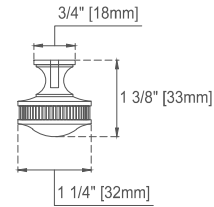

36" LORELAI VANITY
424-V36-BKO 424-V36-WWO
424-V36-BW 424-V36-WLT
424-V36-LNO

JAMES MARTIN
VANITIES

Features and Materials

Solids: BKO/BW-Yellow Poplar; LNO/WWO-Ash; WLT-Rubberwood
Veneers: LNO/WWO-Ash; WLT-Walnut
Panels: Plywood
Installation Type: Floor Standing
Number of Basins: One, with optional 3cm top
Vanity Top Included: NO, Optional 3cm Tops Available with Sinks
Basins Included: NO
Overflow: Yes, Front Facing
Optional Wooden Backsplash
Number of Doors: One
Number of Drawers: Two
Number of Tip Outs: Two
USB/Power Component: YES (ETL5011080)
Cord Length: 6'6"
Bamboo Storage Tray: YES
Assembly Type: Installation of Optional 3cm Top with Sink
Drawer Box Material and Construction: 12mm Plywood/English Dovetail Joinery
Hardware Material and Finish: Zinc Alloy, BW/WWO - Brushed Nickel Color;
BKO/LNO/WLT-Champagne Brass Color
Fits Drain Hole Size: 1 3/4"
Full Extension, Soft Close Glides
European Soft Close Hinges
Aluminum Laminate Drawer Liners
Adjustable Levelers

Dimension

Width: 35-7/8"
Depth: 23-1/2"
Height: 32-7/8"
Rough-In Height: 21-1/2"

Visit website for warranty and installation information
www.jamesmartinvanities.com

36" LORELAI VANITY
 424-V36-BKO 424-V36-WWO
 424-V36-BW 424-V36-WLT
 424-V36-LNO

JAMES MARTIN
 VANITIES

Knob

Top View

Front View

Bamboo Drawer Organizer
 In the Bottom Drawer

All dimensions are nominal

Diagrams are of cabinet only—James Martin Optional Countertops and sinks are not shown