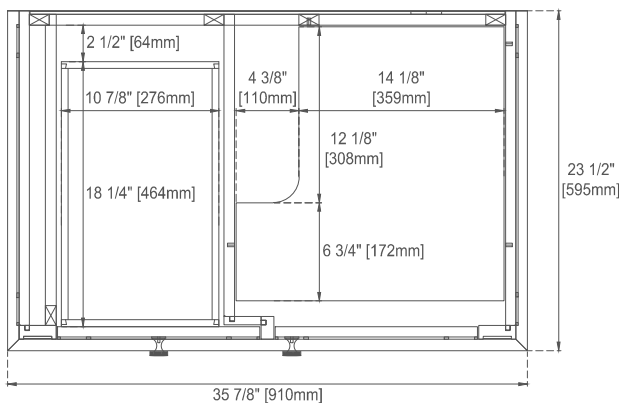

36" LORELAI VANITY
424-V36-BKO 424-V36-WWO
424-V36-BW 424-V36-WLT
424-V36-LNO

JAMES MARTIN
VANITIES

Features and Materials

Solids: BKO/BW-Yellow Poplar; LNO/WWO-Ash; WLT-Rubberwood
Veneers: LNO/WWO-Ash; WLT-Walnut
Panels: Plywood
Installation Type: Floor Standing
Number of Basins: One, with optional 3cm top
Vanity Top Included: NO, Optional 3cm Tops Available with Sinks
Basins Included: NO
Overflow: Yes, Front Facing
Optional Wooden Backsplash
Number of Doors: One
Number of Drawers: Two
Number of Tip Outs: Two
USB/Power Component: YES (ETL5011080)
Cord Length: 6'6"
Bamboo Storage Tray: YES
Assembly Type: Installation of Optional 3cm Top with Sink
Drawer Box Material and Construction: 12mm Plywood/English Dovetail Joinery
Hardware Material and Finish: Zinc Alloy, BW/WWO - Brushed Nickel Color;
BKO/LNO/WLT-Champagne Brass Color
Fits Drain Hole Size: 1 3/4"
Full Extension, Soft Close Glides
European Soft Close Hinges
Aluminum Laminate Drawer Liners
Adjustable Levelers

Dimension

Width: 35-7/8"
Depth: 23-1/2"
Height: 32-7/8"
Rough-In Height: 21-1/2"

Visit website for warranty and installation information
www.jamesmartinvanities.com

36" LORELAI VANITY
 424-V36-BKO 424-V36-WWO
 424-V36-BW 424-V36-WLT
 424-V36-LNO

JAMES MARTIN
 VANITIES

Knob

Top View

Front View

Bamboo Drawer Organizer
 In the Bottom Drawer

All dimensions are nominal

Diagrams are of cabinet only—James Martin Optional Countertops and sinks are not shown