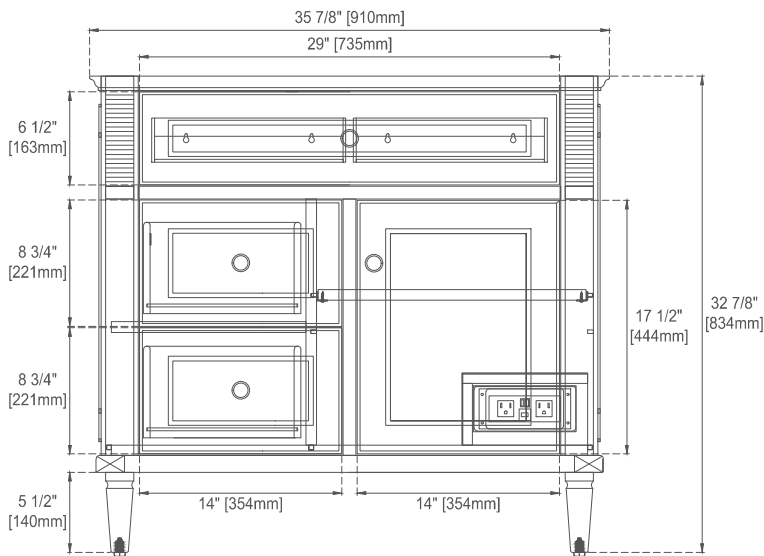

36" LORELAI VANITY
424-V36-BKO 424-V36-WWO
424-V36-BW 424-V36-WLT
424-V36-LNO

JAMES MARTIN
VANITIES

Features and Materials

Solids: BKO/BW-Yellow Poplar; LNO/WWO-Ash; WLT-Rubberwood
Veneers: LNO/WWO-Ash; WLT-Walnut
Panels: Plywood
Installation Type: Floor Standing
Number of Basins: One, with optional 3cm top
Vanity Top Included: NO, Optional 3cm Tops Available with Sinks
Basins Included: NO
Overflow: Yes, Front Facing
Optional Wooden Backsplash
Number of Doors: One
Number of Drawers: Two
Number of Tip Outs: Two
USB/Power Component: YES (ETL5011080)
Cord Length: 6'6"
Bamboo Storage Tray: YES
Assembly Type: Installation of Optional 3cm Top with Sink
Drawer Box Material and Construction: 12mm Plywood/English Dovetail Joinery
Hardware Material and Finish: Zinc Alloy, BW/WWO - Brushed Nickel Color;
BKO/LNO/WLT-Champagne Brass Color
Fits Drain Hole Size: 1 3/4"
Full Extension, Soft Close Glides
European Soft Close Hinges
Aluminum Laminate Drawer Liners
Adjustable Levelers

Dimension

Width: 35-7/8"
Depth: 23-1/2"
Height: 32-7/8"
Rough-In Height: 21-1/2"

Visit website for warranty and installation information
www.jamesmartinvanities.com

36" LORELAI VANITY
 424-V36-BKO 424-V36-WWO
 424-V36-BW 424-V36-WLT
 424-V36-LNO

JAMES MARTIN
 VANITIES

Knob

Top View

Front View

Bamboo Drawer Organizer
 In the Bottom Drawer

All dimensions are nominal

Diagrams are of cabinet only—James Martin Optional Countertops and sinks are not shown