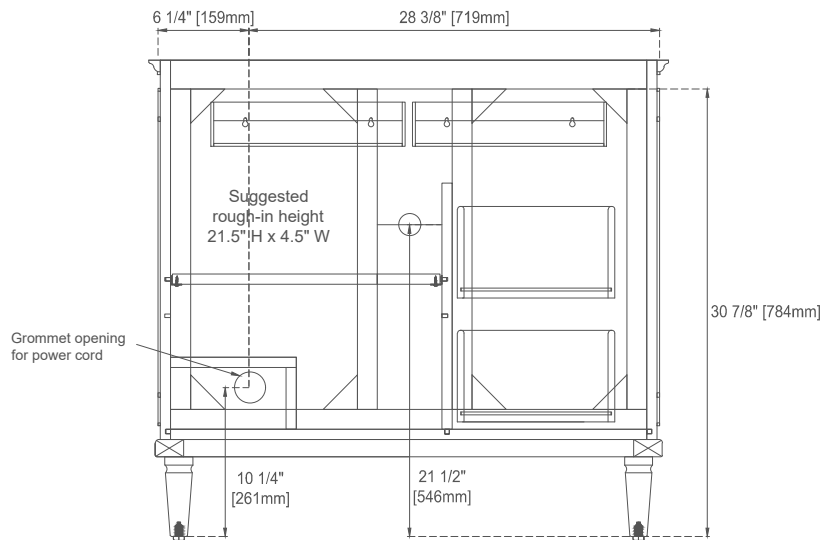

Dimension

Width: 35-7/8"
Depth: 23-1/2"
Height: 32-7/8"
Rough-In Height: 21-1/2"

Visit website for warranty and installation information
www.jamesmartinvanities.com

36" LORELAI VANITY
 424-V36-BKO 424-V36-WWO
 424-V36-BW 424-V36-WLT
 424-V36-LNO

JAMES MARTIN
 VANITIES

Knob

Top View

Front View

Bamboo Drawer Organizer
 In the Bottom Drawer

All dimensions are nominal

Diagrams are of cabinet only—James Martin Optional Countertops and sinks are not shown

Visit website for warranty and installation information
www.jamesmartinvanities.com

36" LORELAI VANITY
 424-V36-BKO 424-V36-WWO
 424-V36-BW 424-V36-WLT
 424-V36-LNO

JAMES MARTIN
 VANITIES

Side View 1

Side View 2

Back View

All dimensions are nominal

Diagrams are of cabinet only—James Martin Optional Countertops and sinks are not shown

Visit website for warranty and installation information
www.jamesmartinvanities.com