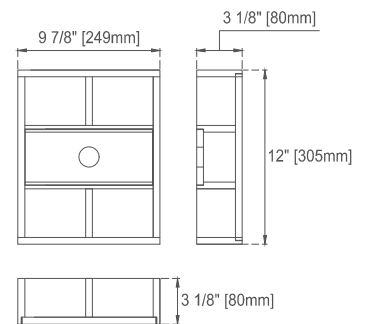

36" LORELAI VANITY
424-V36-BKO 424-V36-WWO
424-V36-BW 424-V36-WLT
424-V36-LNO

JAMES MARTIN
VANITIES

Features and Materials

Solids: BKO/BW-Yellow Poplar; LNO/WWO-Ash; WLT-Rubberwood
Veneers: LNO/WWO-Ash; WLT-Walnut
Panels: Plywood
Installation Type: Floor Standing
Number of Basins: One, with optional 3cm top
Vanity Top Included: NO, Optional 3cm Tops Available with Sinks
Basins Included: NO
Overflow: Yes, Front Facing
Optional Wooden Backsplash
Number of Doors: One
Number of Drawers: Two
Number of Tip Outs: Two
USB/Power Component: YES (ETL5011080)
Cord Length: 6'6"
Bamboo Storage Tray: YES
Assembly Type: Installation of Optional 3cm Top with Sink
Drawer Box Material and Construction: 12mm Plywood/English Dovetail Joinery
Hardware Material and Finish: Zinc Alloy, BW/WWO - Brushed Nickel Color;
BKO/LNO/WLT-Champagne Brass Color
Fits Drain Hole Size: 1 3/4"
Full Extension, Soft Close Glides
European Soft Close Hinges
Aluminum Laminate Drawer Liners
Adjustable Levelers

Dimension

Width: 35-7/8"
Depth: 23-1/2"
Height: 32-7/8"
Rough-In Height: 21-1/2"

Visit website for warranty and installation information
www.jamesmartinvanities.com

36" LORELAI VANITY
 424-V36-BKO 424-V36-WWO
 424-V36-BW 424-V36-WLT
 424-V36-LNO

JAMES MARTIN
 VANITIES

Knob

Top View

Front View

Bamboo Drawer Organizer
 In the Bottom Drawer

All dimensions are nominal

Diagrams are of cabinet only—James Martin Optional Countertops and sinks are not shown