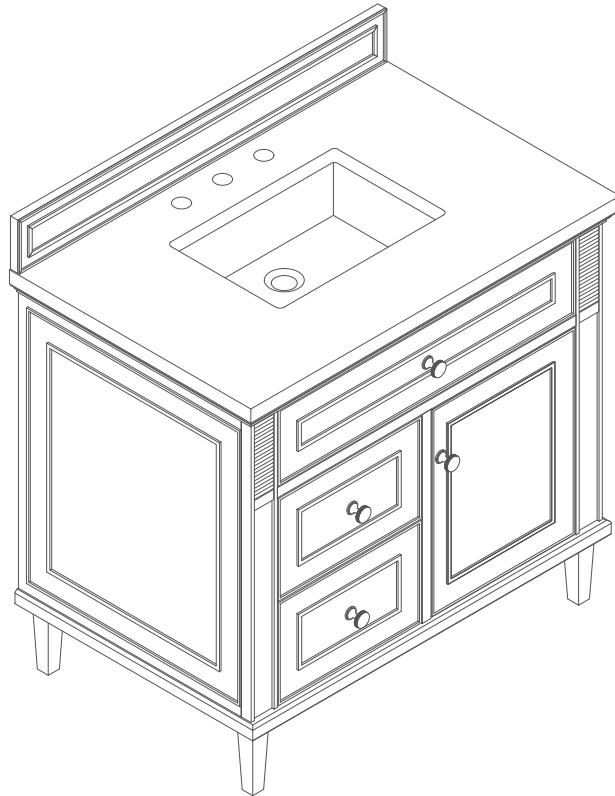

36" LORELAI VANITY
424-V36-BKO 424-V36-WWO
424-V36-BW 424-V36-WLT
424-V36-LNO

JAMES MARTIN
VANITIES

Features and Materials

Solids: BKO/BW-Yellow Poplar; LNO/WWO-Ash; WLT-Rubberwood
Veneers: LNO/WWO-Ash; WLT-Walnut
Panels: Plywood
Installation Type: Floor Standing
Number of Basins: One, with optional 3cm top
Vanity Top Included: NO, Optional 3cm Tops Available with Sinks
Basins Included: NO
Overflow: Yes, Front Facing
Optional Wooden Backsplash
Number of Doors: One
Number of Drawers: Two
Number of Tip Outs: Two
USB/Power Component: YES (ETL5011080)
Cord Length: 6'6"
Bamboo Storage Tray: YES
Assembly Type: Installation of Optional 3cm Top with Sink
Drawer Box Material and Construction: 12mm Plywood/English Dovetail Joinery
Hardware Material and Finish: Zinc Alloy, BW/WWO - Brushed Nickel Color;
BKO/LNO/WLT-Champagne Brass Color
Fits Drain Hole Size: 1 3/4"
Full Extension, Soft Close Glides
European Soft Close Hinges
Aluminum Laminate Drawer Liners
Adjustable Levelers

Dimension

Width: 35-7/8"
Depth: 23-1/2"
Height: 32-7/8"
Rough-In Height: 21-1/2"

Visit website for warranty and installation information
www.jamesmartinvanities.com

36" LORELAI VANITY
 424-V36-BKO 424-V36-WWO
 424-V36-BW 424-V36-WLT
 424-V36-LNO

JAMES MARTIN
 VANITIES

Knob

Top View

Front View

Bamboo Drawer Organizer
 In the Bottom Drawer

All dimensions are nominal

Diagrams are of cabinet only—James Martin Optional Countertops and sinks are not shown