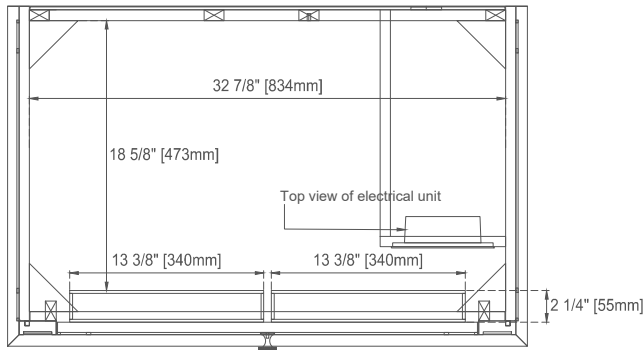

36" LORELAI VANITY
424-V36-BKO 424-V36-WWO
424-V36-BW 424-V36-WLT
424-V36-LNO

JAMES MARTIN
VANITIES

Features and Materials

Solids: BKO/BW-Yellow Poplar; LNO/WWO-Ash; WLT-Rubberwood
Veneers: LNO/WWO-Ash; WLT-Walnut
Panels: Plywood
Installation Type: Floor Standing
Number of Basins: One, with optional 3cm top
Vanity Top Included: NO, Optional 3cm Tops Available with Sinks
Basins Included: NO
Overflow: Yes, Front Facing
Optional Wooden Backsplash
Number of Doors: One
Number of Drawers: Two
Number of Tip Outs: Two
USB/Power Component: YES (ETL5011080)
Cord Length: 6'6"
Bamboo Storage Tray: YES
Assembly Type: Installation of Optional 3cm Top with Sink
Drawer Box Material and Construction: 12mm Plywood/English Dovetail Joinery
Hardware Material and Finish: Zinc Alloy, BW/WWO - Brushed Nickel Color;
BKO/LNO/WLT-Champagne Brass Color
Fits Drain Hole Size: 1 3/4"
Full Extension, Soft Close Glides
European Soft Close Hinges
Aluminum Laminate Drawer Liners
Adjustable Levelers

Dimension

Width: 35-7/8"
Depth: 23-1/2"
Height: 32-7/8"
Rough-In Height: 21-1/2"

Visit website for warranty and installation information
www.jamesmartinvanities.com

36" LORELAI VANITY
 424-V36-BKO 424-V36-WWO
 424-V36-BW 424-V36-WLT
 424-V36-LNO

JAMES MARTIN
 VANITIES

Knob

Top View

Front View

Bamboo Drawer Organizer
 In the Bottom Drawer

All dimensions are nominal

Diagrams are of cabinet only—James Martin Optional Countertops and sinks are not shown