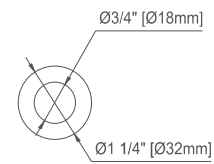

36" LORELAI VANITY
424-V36-BKO 424-V36-WWO
424-V36-BW 424-V36-WLT
424-V36-LNO

JAMES MARTIN
VANITIES

Features and Materials

Solids: BKO/BW-Yellow Poplar; LNO/WWO-Ash; WLT-Rubberwood
Veneers: LNO/WWO-Ash; WLT-Walnut
Panels: Plywood
Installation Type: Floor Standing
Number of Basins: One, with optional 3cm top
Vanity Top Included: NO, Optional 3cm Tops Available with Sinks
Basins Included: NO
Overflow: Yes, Front Facing
Optional Wooden Backsplash
Number of Doors: One
Number of Drawers: Two
Number of Tip Outs: Two
USB/Power Component: YES (ETL5011080)
Cord Length: 6'6"
Bamboo Storage Tray: YES
Assembly Type: Installation of Optional 3cm Top with Sink
Drawer Box Material and Construction: 12mm Plywood/English Dovetail Joinery
Hardware Material and Finish: Zinc Alloy, BW/WWO - Brushed Nickel Color;
BKO/LNO/WLT-Champagne Brass Color
Fits Drain Hole Size: 1 3/4"
Full Extension, Soft Close Glides
European Soft Close Hinges
Aluminum Laminate Drawer Liners
Adjustable Levelers

Dimension

Width: 35-7/8"
Depth: 23-1/2"
Height: 32-7/8"
Rough-In Height: 21-1/2"

Visit website for warranty and installation information
www.jamesmartinvanities.com

36" LORELAI VANITY
 424-V36-BKO 424-V36-WWO
 424-V36-BW 424-V36-WLT
 424-V36-LNO

JAMES MARTIN
 VANITIES

Knob

Top View

Front View

Bamboo Drawer Organizer
 In the Bottom Drawer

All dimensions are nominal

Diagrams are of cabinet only—James Martin Optional Countertops and sinks are not shown