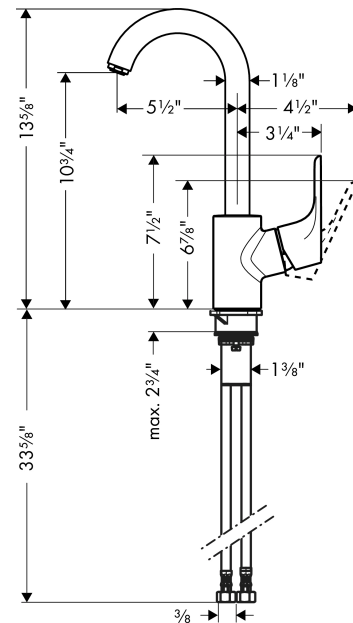

Focus
Bar Faucet, 1.5 GPM
 Finishes : **steel optic** Part no. : **04507801**

Description

Features

- Swivel range 150°
- Aerated spray
- Single-hole installation
- Flow: 1.5 GPM (5.7 L/Min)
- Ceramic cartridge
- 3/8" connections

Item details

List Price \$ 452.00

Technology

Compliance

Product image

Scale drawing

Focus
Bar Faucet, 1.5 GPM
 Finishes : **steel optic**

Part no. : **04507801**

Exploded drawing

Year of production: >10/18

Focus**Bar Faucet, 1.5 GPM**Finishes : **steel optic** Part no. : **04507801****Spare parts list**

Year of production: >10/18

Pos.	Description	Part no.	Price	PU
1	handle	98460800	-	1
2	screw cover	96338000	-	1
3	flange	95498800	-	1
4	nut	97209000	-	1
5	cartridge, assy	92730000	-	1
6	locking screw for handle	95140000	-	1
7	seal	95008000	-	1
8	sealing set	92646000	-	1
9	screw	97662000	-	1
10	axialring	97558000	-	1
11	fixing set (Ø 34)	95049000	-	1
12	connection hose 35½" M8x0,75 3/8"	96316001	-	1
13	aerator M24x1 (5 l/min)	88744800	-	1