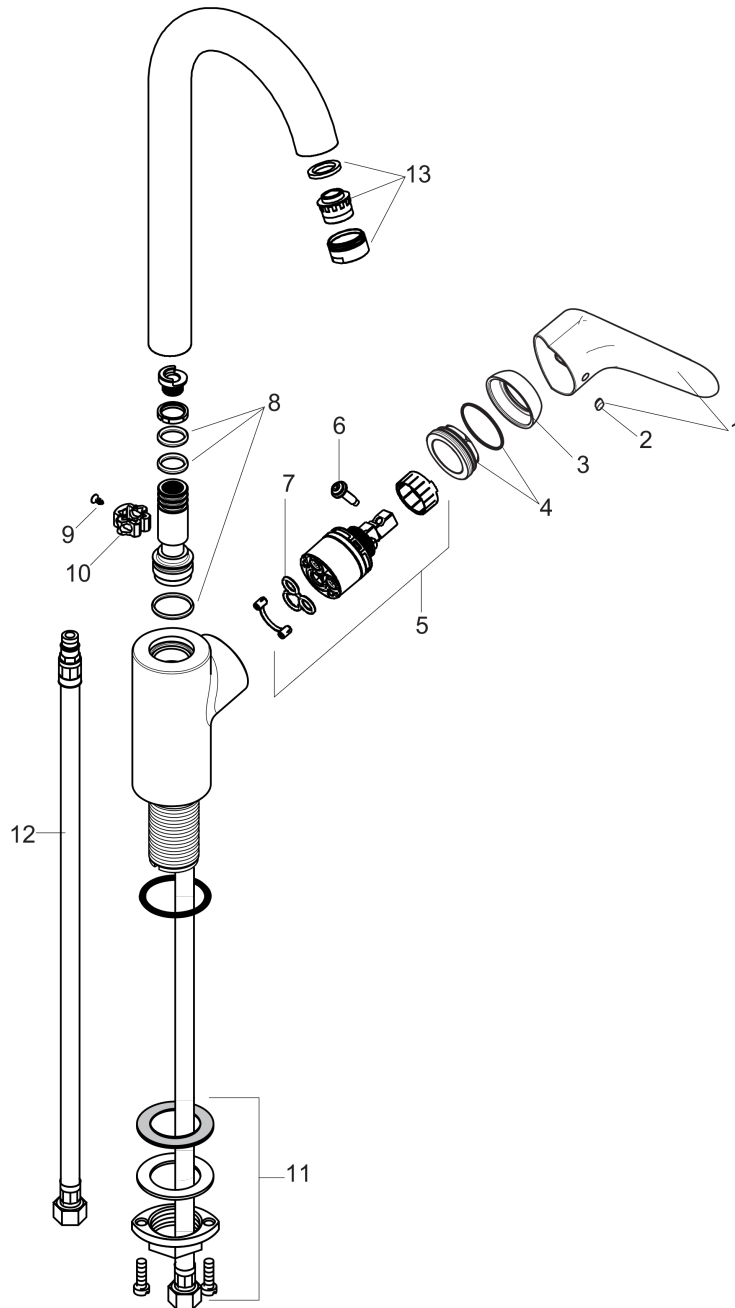

Focus
Bar Faucet, 1.5 GPM
 Finishes : **steel optic** Part no. : **04507801**

Description

Features

- Swivel range 150°
- Aerated spray
- Single-hole installation
- Flow: 1.5 GPM (5.7 L/Min)
- Ceramic cartridge
- 3/8" connections

Item details

List Price \$ 452.00

Technology

Compliance

Product image

Scale drawing

Focus
Bar Faucet, 1.5 GPM
 Finishes : **steel optic**

Part no. : **04507801**

Exploded drawing

Year of production: >10/18

Focus**Bar Faucet, 1.5 GPM**Finishes : **steel optic** Part no. : **04507801****Spare parts list**

Year of production: >10/18

Pos.	Description	Part no.	Price	PU
1	handle	98460800	-	1
2	screw cover	96338000	-	1
3	flange	95498800	-	1
4	nut	97209000	-	1
5	cartridge, assy	92730000	-	1
6	locking screw for handle	95140000	-	1
7	seal	95008000	-	1
8	sealing set	92646000	-	1
9	screw	97662000	-	1
10	axialring	97558000	-	1
11	fixing set (Ø 34)	95049000	-	1
12	connection hose 35½" M8x0,75 3/8"	96316001	-	1
13	aerator M24x1 (5 l/min)	88744800	-	1