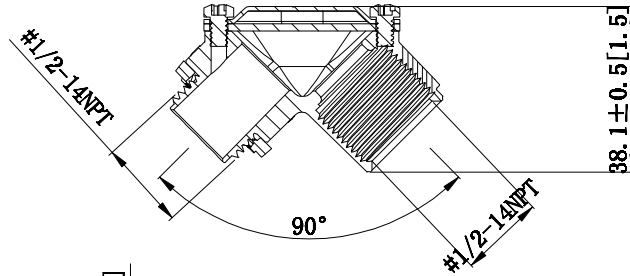

SIDES	BOTTOM
Material: ZAMAK	
2 Pcs #8-32×0.236 screw install	
1 Pcs LN-50	

DESCRIPTION
TRADE REFERENCE TERMS

STANDARD
PACKING

50 PCS

GARVIN INDUSTRIES

RED PULL EIBOWS, 90°

TITLE	RED PULL EIBOWS, 90°		REV
SIZE	DWG NO.	PEB-50	
A4		DATA SHEET	