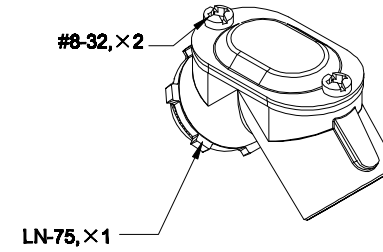

SIDES	BOTTOM
Material: ZAMAK	
2 Pcs #8-32×0.236 screw install	
1 Pcs LN-50	

DESCRIPTION
TRADE REFERENCE TERMS

STANDARD
PACKING

50 PCS

GARVIN INDUSTRIES

RED PULL EIBOWS, 90°

TITLE	RED PULL EIBOWS, 90°		REV
SIZE	DWG NO.	PEB-50	
A4		DATA SHEET	