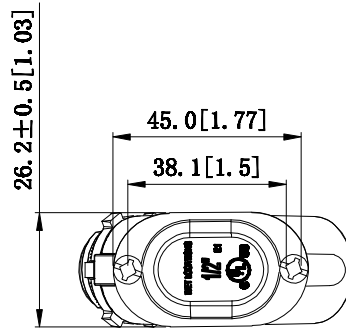

SIDES	BOTTOM
Material: ZAMAK	
2 Pcs #8-32×0.236 screw install	
1 Pcs LN-50	

DESCRIPTION
TRADE REFERENCE TERMS

STANDARD
PACKING

50 PCS

GARVIN INDUSTRIES

RED PULL EIBOWS, 90°

TITLE	RED PULL EIBOWS, 90°		REV
SIZE	DWG NO.	PEB-50	
A4		DATA SHEET	