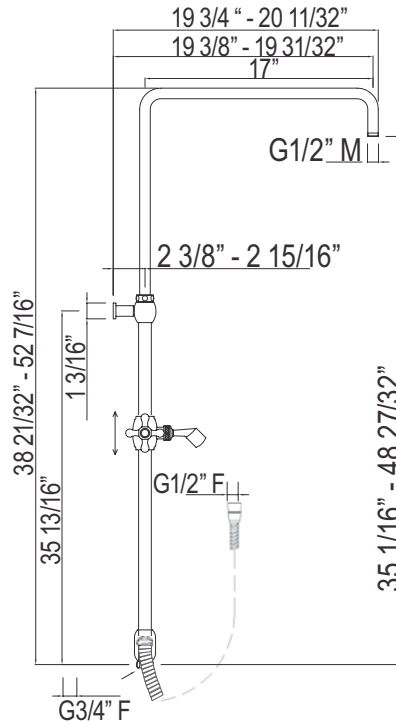

For warranty or additional information, contact:

U.S.A.
houseofrohl.com/support
1-800-777-9762

QUEBEC / MARITIMES / WESTERN CANADA
QUÉBEC / MARITIMES / OUEST CANADIEN
QUEBEC / MARITIMOS / CANADA OCCIDENTAL
houseofrohl.ca/support
1-866-473-8442

ONTARIO
houseofrohl.ca/support
1-800-287-5354