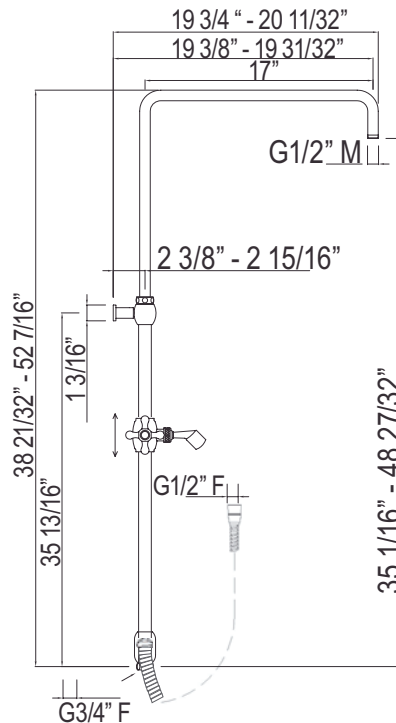

SPECIFICATIONS

DESCRIPTION

- Adjustable height. Upper riser can recess into lower riser.
- Must order showerhead and handshower separately

WARRANTY

- Most products or parts carry "Limited Warranties" against manufacturing defects. For US customers please visit houseofrohl.com/support and for Canadian customers please visit houseofrohl.ca/support for complete product and finish warranty.

Riser With Diverter, Hose And Sliding Handshower Holder

MODEL: 1560

For warranty or additional information, contact:

U.S.A.
houseofrohl.com/support
 1-800-777-9762

QUEBEC / MARITIMES / WESTERN CANADA
 QUÉBEC / MARITIMES / OUEST CANADIEN
 QUEBEC / MARITIMOS / CANADA OCCIDENTAL
houseofrohl.ca/support
 1-866-473-8442

ONTARIO
houseofrohl.ca/support
 1-800-287-5354

SPÉCIFICATIONS

DESCRIPTION

- Hauteur ajustable. La colonne montante supérieure peut s'insérer dans la colonne montante inférieure.
- Doit commander la tête de douche et douchette séparément