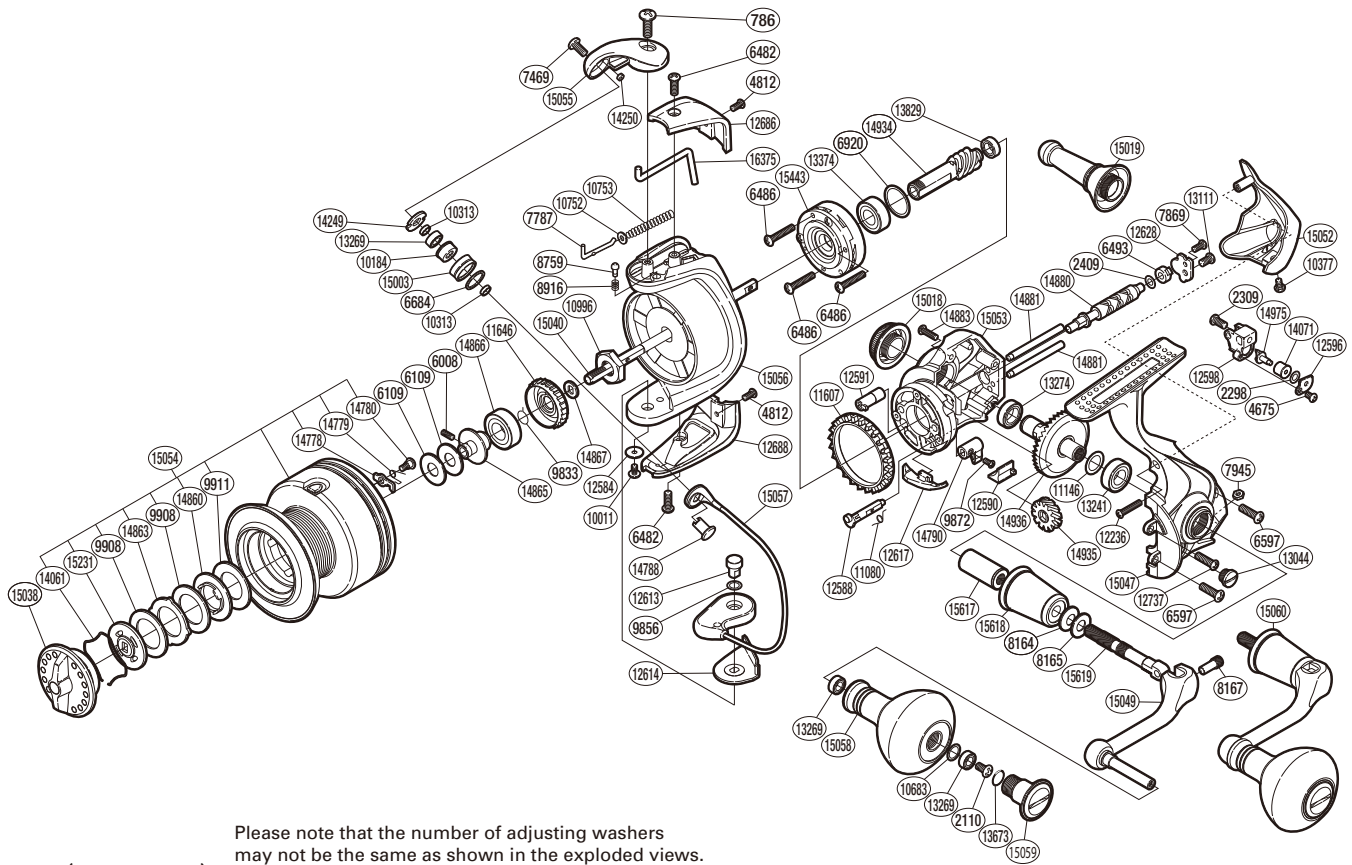

SHIMANO

SUSTAIN SA-RB

SA-5000FG

Please note that the number of adjusting washers may not be the same as shown in the exploded views. (Adjustment will vary with each individual product.)

(51SE575006U)

Part No.	Description	Part No.	Description	Part No.	Description
RD 0786	Screw	RD10996	Rotor Nut	RD14860	Key Washer
RD 2110	Screw	RD11080	Anti-Reverse Cam Spring	RD14863	Eared Washer
RD 2298	Spacer	RD11146	Washer	RD14865	Bearing Bushing
RD 2309	Screw	RD11607	Friction Ring	RD14866	Ball Bearing
RD 2409	Spacer	RD11646	Drag Click Ratchet	RD14867	Spool Support
RD 4675	Screw	RD12236	Screw	RD14880	Worm Shaft
RD 4812	Screw	RD12584	Washer	RD14881	Oscillating Guide
RD 6008	Set Screw	RD12588	Anti-Reverse Cam	RD14883	Screw
RD 6109	Spool Washer	RD12590	Anti-Reverse Lever Cover	RD14934	Pinion Gear
RD 6482	Screw	RD12591	Worm Bushing (front)	RD14935	Idle Gear
RD 6486	Screw	RD12596	Oscillating Pawl Cover	RD14936	Drive Gear
RD 6493	Worm Bushing (rear)	RD12598	Oscillating Slider	RD14975	Oscillating Pawl
RD 6597	Screw	RD12613	Bail Hold Support Shaft	RD15003	Line Roller
RD 6684	Line Roller Spacer	RD12614	Bail Hold Support Spacer	RD15018	Handle Screw Cap
RD 6920	Spacer	RD12617	Bail Trip Strike	RD15038	Drag Knob
RD 7469	Screw	RD12628	Worm Shaft Retainer	RD15040	Main Shaft
RD 7787	Bail Spring Guide A	RD12686	Bail Spring Cover	RD15047	Side Cover
RD 7869	Screw	RD12688	Bail Hold Support Guard	RD15049	Handle Shank Assembly
RD 7945	Nut	RD12737	Screw	RD15052	Rear Protector
RD 8164	Coned Disc Spring	RD13044	Oil Cap	RD15053	Body
RD 8165	Large Handle Shank Washer	RD13111	Screw	RD15054	Spool Assembly
RD 8167	Handle Shaft Screw	RD13241	Ball Bearing	RD15055	Bail Arm
RD 8759	Click Pin	RD13269	Ball Bearing	RD15056	Rotor
RD 8916	Click Spring	RD13274	Ball Bearing	RD15057	Bail Assembly
RD 9833	Ratchet Spring	RD13374	Ball Bearing	RD15058	Handle Knob
RD 9856	Washer	RD13673	O Ring	RD15059	Handle Knob Seal
RD 9872	Screw	RD13829	Ball Bearing	RD15060	Handle Assembly
RD 9908	Drag Washer	RD14061	Drag Washers Retainer	RD15231	Key Washer
RD 9911	Drag Washer	RD14071	Oscillating Slider Bushing	RD15443	Roller Clutch Assembly
RD10011	Screw	RD14249	Line Roller Plate	RD15617	Handle Shaft Cover B
RD10184	Line Roller Bushing	RD14250	Line Roller Oil Cap	RD15618	Handle Shaft Cover A
RD10313	Bearing Spacer	RD14778	Drag Click	RD15619	Handle Shaft
RD10377	Screw	RD14779	Drag Click Spring	RD16375	Bail Trip Lever
RD10683	Washer	RD14780	Screw		
RD10752	Bail Spring Guide A Support	RD14788	Line Roller Support		
RD10753	Bail Spring	RD14790	Anti-Reverse Lever	RD15019	Reel Stand (accessory)