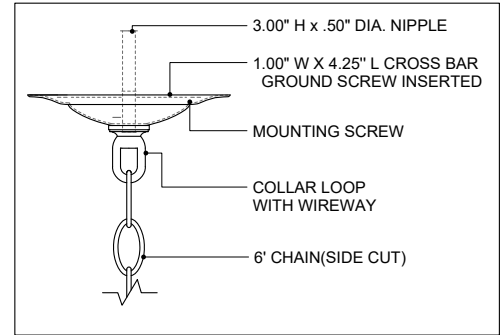

32.00" DIA. BODY  
 1.00" W X 4.25" L CROSS BAR  
 6.00" DIA. CANOPY

TOP VIEW

CANOPY DETAIL

FRONT VIEW