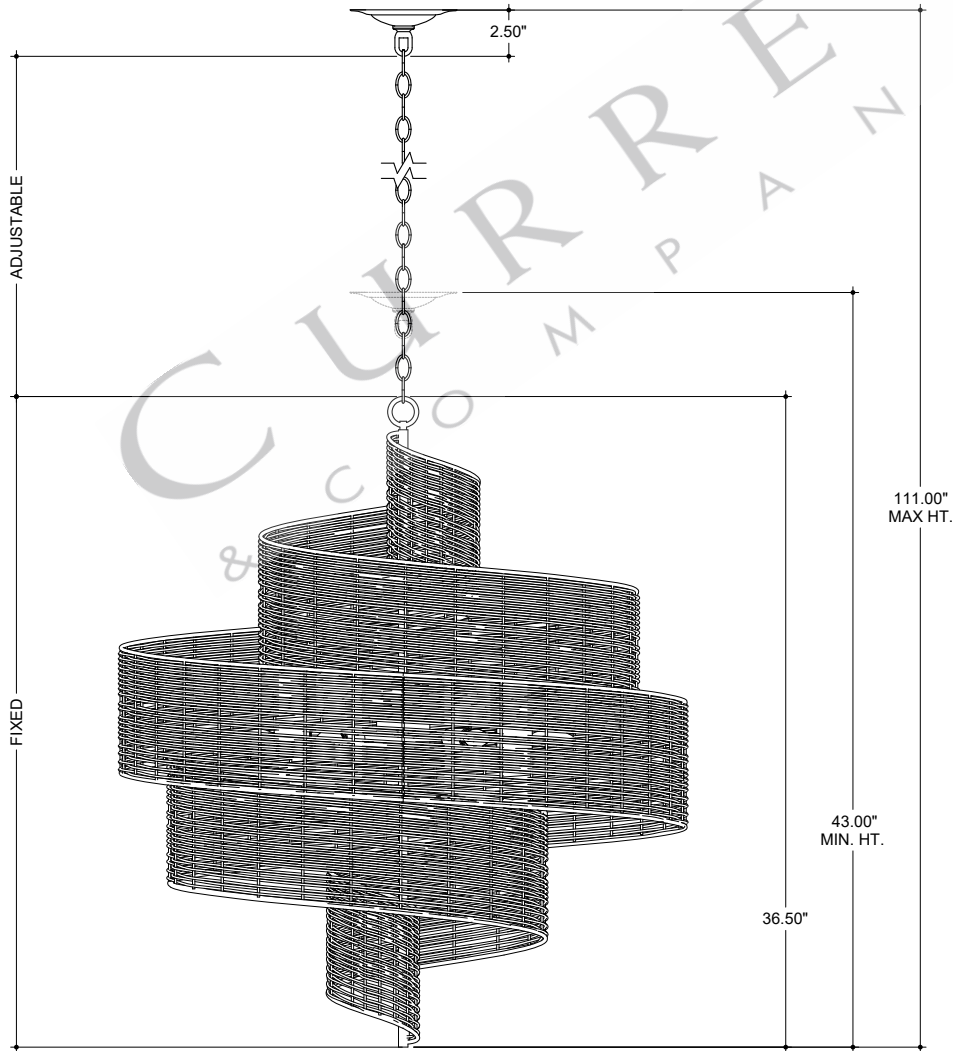

32.00" DIA. BODY  
 1.00" W X 4.25" L CROSS BAR  
 6.00" DIA. CANOPY

TOP VIEW

CANOPY DETAIL

FRONT VIEW