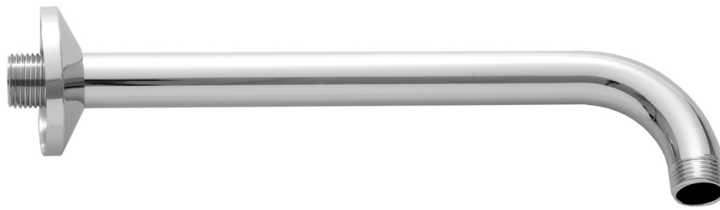

## 16" 90° Showerarm with Escutcheon

Model #: 8051-

### FEATURES:

- Brass 90° showerarm with escutcheon
- 1/2" Male x 16" Male IPS
- 2 3/4" short drop on 90° bend
- Ideal for rainheads
- For ceiling support, see 4012, 4018, 4024, 4030, 4036, or custom lengths
- Other escutcheons and custom lengths available. Contact JACLO

### AVAILABLE FINISHES:

Polished Chrome (PCH)	Satin Chrome (SC)	Bronze Umber (BU)
Satin Nickel (SN)	Pewter (PEW)	Caramel Bronze (CB)
Polished Nickel (PN)	Antique Brass (AB)	Antique Copper (ACU)
Oil-Rubbed Bronze (ORB)	Polished Brass (PB)	Polished Copper (PCU)
Vintage Bronze (VB)	Satin Brass (SB)	Matte Black (MBK)
Satin Gold (SG)	Polished Gold (PG)	Black Nickel (BKN)
White (WH)	Unlacquered Brass (ULB)	Satin Cooper (SCU)
Almond (ALD)	Amber (AMB)	Azure Blue (AZB)
Coral (COR)	Mint Green (GRN)	Stone Grey (GRY)
Lilac (LAC)	Light Blue (LBL)	Limon (LIM)
Plum (PLM)	Pink (PNK)	Red (RED)
Graphite (GPH)	Aged Unlacquered Brass (AUB)	