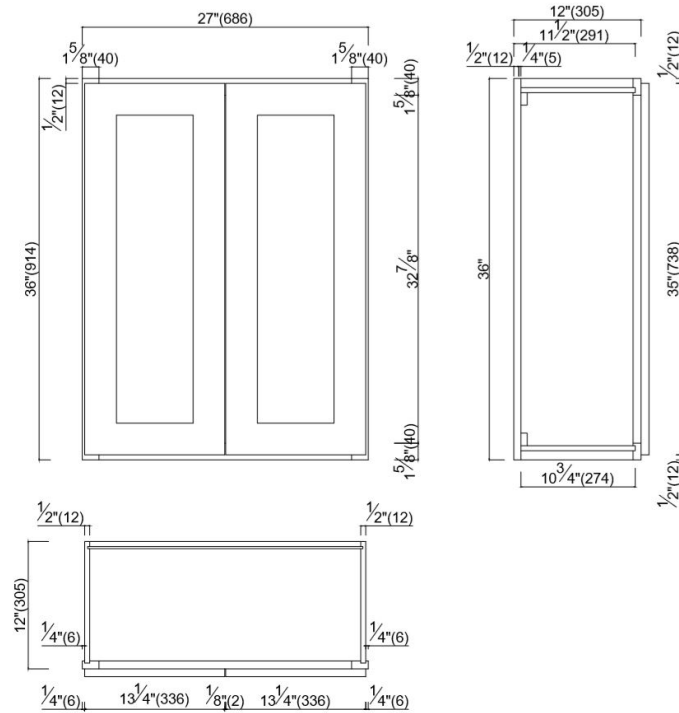

Brookings Fully Assembled Shaker Wall Kitchen Cabinet 27x36x12

Espresso

SPECIFICATIONS

MATERIAL CONSTRUCTION:	Wood	NUMBER OF SHELVES:	2
WOOD SPECIES:	Maple	SHELF STYLE:	Wood
ASSEMBLED DIMENSIONS:	36" H x 27" L x 12" D	ADJUSTIBLE SHELVES:	Yes
ASSEMBLED WEIGHT:	52.5 lbs.	SHELF ADJUSTIBILITY INCREMENTS:	2.5"
KITCHEN CABINET TYPE:	Wall	SHELF DIMENSIONS:	25.75" W x 10.25" D
MOUNTING TYPE:	Wall Mount	SHELF THICKNESS:	0.75"
CONSTRUCTION TYPE:	Face Frame	SHELF MATERIAL:	Plywood; Wood
HINGE STYLE:	Soft Close	FACE FRAME MATERIAL:	Maple
DOOR STYLE:	2 Solid wood frame shaker	SIDES MATERIAL:	Plywood
NUMBER OF DRAWERS:	0	BOTTOM MATERIAL:	Plywood
DRAWER DIMENSIONS 1:	N/A	BACK PANEL MATERIAL:	Plywood
DRAWER DIMENSIONS 2:	N/A	BACK BRACE MATERIAL:	Wood
DRAWER DIMENSIONS 3:	N/A	TOE KICK INSET WIDTH:	N/A
DWR BOX MATERIAL:	N/A		
DWR CONSTRUCTION:	N/A		
DWR GLIDE:			
FAKE DWR QTY:	0		
FAKE DWR LOCATION:	N/A		