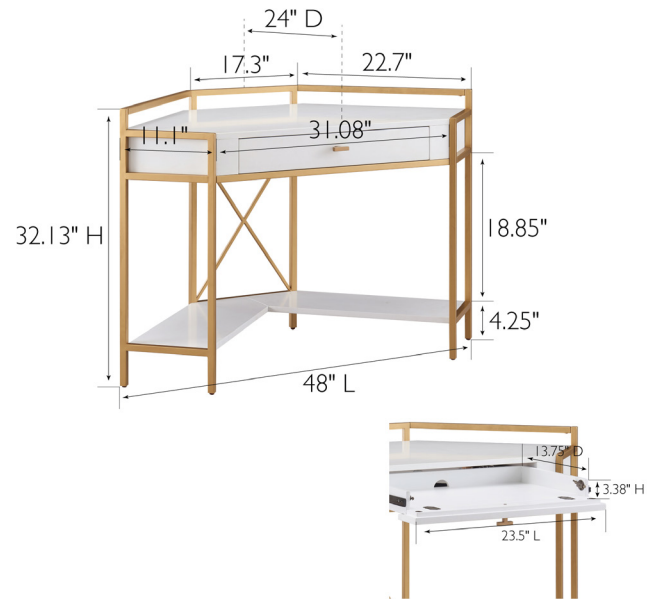

Claudette Corner Desk with Drop Front Keyboard Drawer
White/Satin Gold

SPECIFICATIONS

MATERIAL CONSTRUCTION:	MDF + Metal
ASSEMBLY REQUIRED:	Yes
TOOLS NEEDED FOR ASSEMBLY:	Bolt Driver
DRAWER TYPE:	Drop-front Keyboard Drawer
ASSEMBLED DIMENSIONS:	32.125" H x 48" L x 24" W
KNEE SPACE DEPTH:	22.75"
KNEE SPACE WIDTH:	22.75"
ASSEMBLED WEIGHT:	58.2 lbs.
TOP MATERIAL:	MDF
SIDES MATERIAL:	Iron Tube
LEG MATERIAL:	Iron Tube
FRAME COLOR:	Gold
TOP COLOR:	White
COLLAPSIBLE:	No