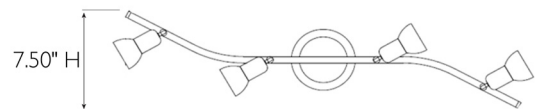

Wave 4-Light Indoor Ceiling Rail Track Light

Satin Nickel

SPECIFICATIONS

MOUNTING:	Track	LED BRIGHTNESS (LUMENS):	N/A
SLOPED CEILING ADAPTABLE:	No	LED COLOR CORRELATED TEMPERATURE (CCT):	N/A
LAMP TYPE 1:	4 lamps 50W Incandescent	LED COLOR RENDERING INDEX (CRI):	N/A
BULB INCLUDED:	Yes	LED EFFICACY:	N/A
WATTS PER BULB:	50W	LED AVERAGE RATED LIFE:	N/A
TOTAL WATTAGE:	200W	ENERGY EFFICIENT:	No
DIMMABLE:	N/A	LIGHTING AMPS:	N/A
MATERIAL CONSTRUCTION:	Steel	VOLTAGE:	120V
ASSEMBLED DIMENSIONS:	4.25" H x 29.25" L x 7.50" D		
WEIGHT:	N/A lbs.		
BACKPLATE DIMENSIONS:	N/A		
CANOPY/PLATE DIMENSIONS:	N/A		
GLASS/SHADE DIMENSIONS:	N/A		
GLASS/SHADE MATERIAL:	N/A		
GLASS/SHADE TYPE:	N/A		
GLASS/SHADE COLOR:	N/A		