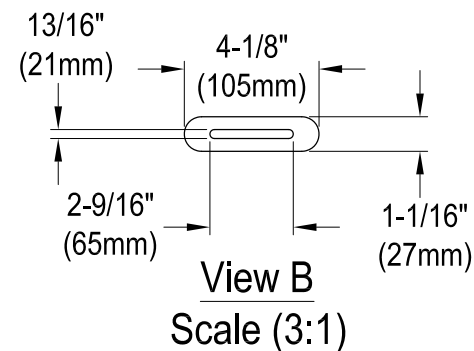

VT7DE673223C420,2,3,6,7,8

67" Acrylic Freestanding Tub with 7" Faucet Drillings & Drain

M14 x 130 (4 pcs)
M14 x 100 (1 pcs)

Drain Hole Size

Scale (3:1)

VTDE713224C420,2,3,6,7,8

Toe Touch Drain with Overflow Hole