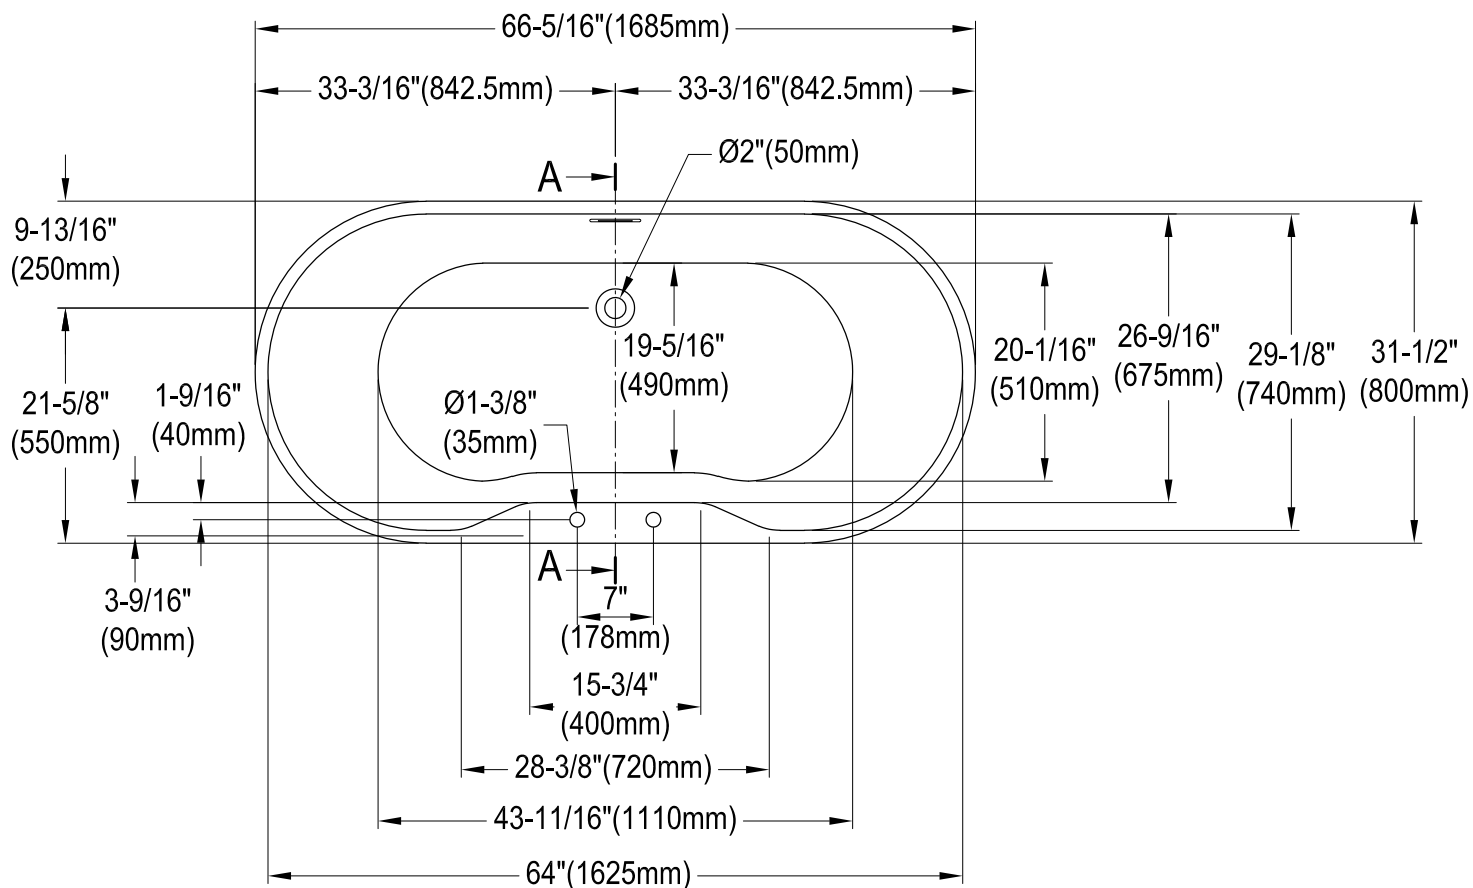

VT7DE673223C420,2,3,6,7,8

67" Acrylic Freestanding Tub with 7" Faucet Drillings & Drain

M14 x 130 (4 pcs)
M14 x 100 (1 pcs)

Drain Hole Size

Scale (3:1)

VTDE713224C420,2,3,6,7,8

Toe Touch Drain with Overflow Hole