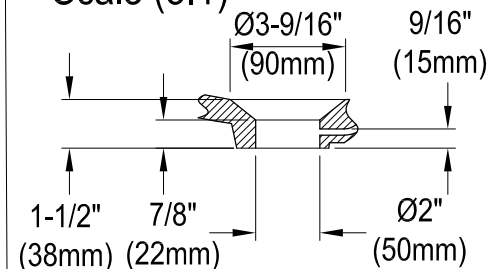

VT7DE673223C420,2,3,6,7,8

67" Acrylic Freestanding Tub with 7" Faucet Drillings & Drain

M14 x 130 (4 pcs)
M14 x 100 (1 pcs)

Drain Hole Size

Scale (3:1)

VTDE713224C420,2,3,6,7,8

Toe Touch Drain with Overflow Hole