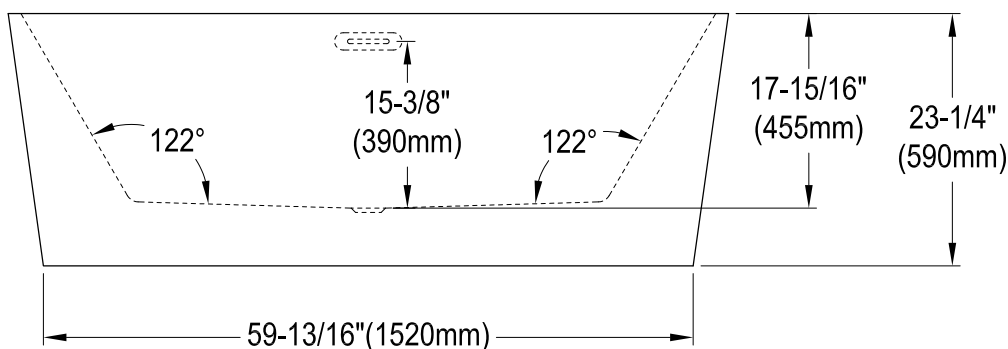

VT7DE673223C420,2,3,6,7,8

67" Acrylic Freestanding Tub with 7" Faucet Drillings & Drain

M14 x 130 (4 pcs)
M14 x 100 (1 pcs)

Drain Hole Size

Scale (3:1)

VTDE713224C420,2,3,6,7,8

Toe Touch Drain with Overflow Hole