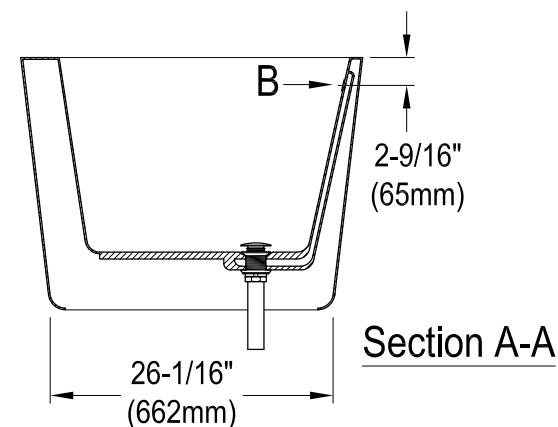

VT7DE673223C420,2,3,6,7,8

67" Acrylic Freestanding Tub with 7" Faucet Drillings & Drain

M14 x 130 (4 pcs)
M14 x 100 (1 pcs)

Drain Hole Size

Scale (3:1)

VTDE713224C420,2,3,6,7,8

Toe Touch Drain with Overflow Hole