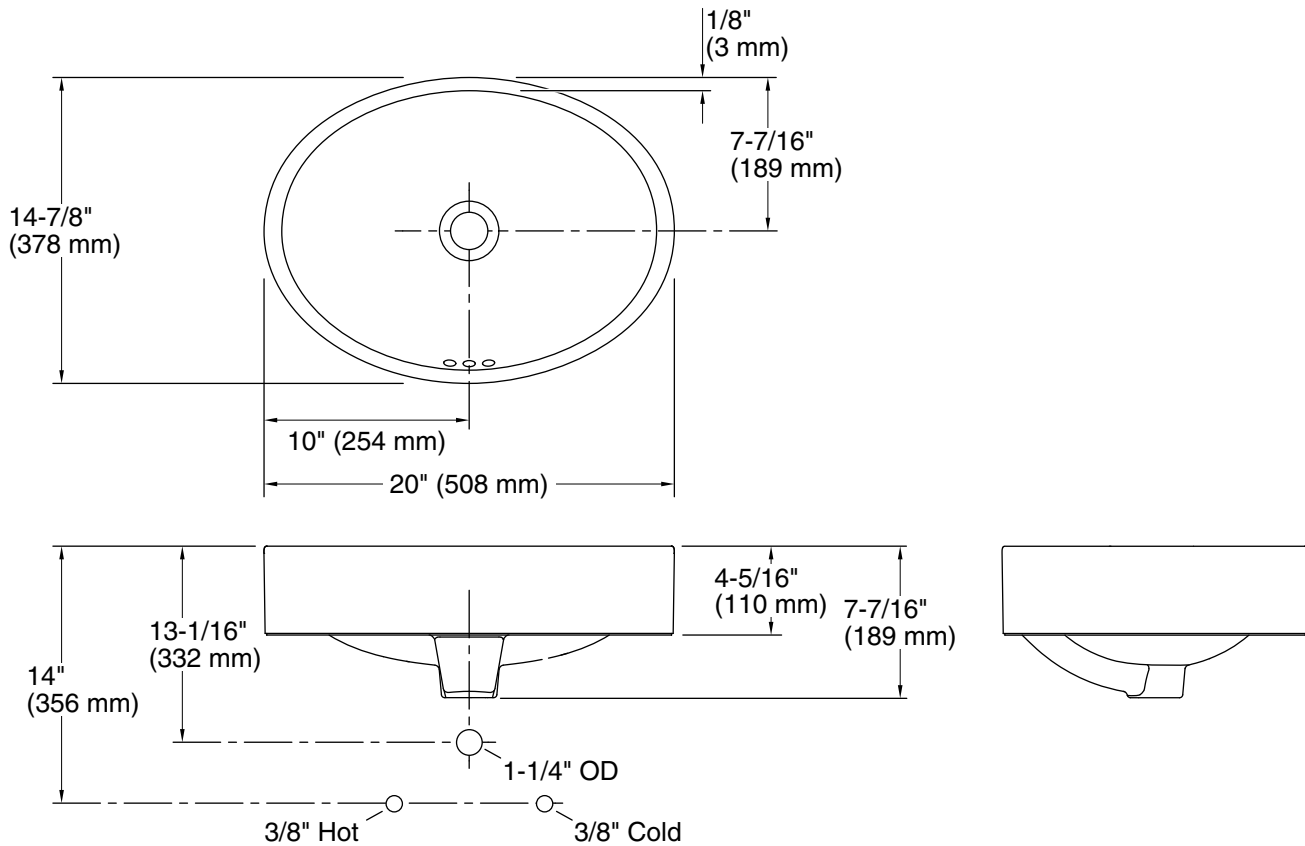

Technical Information

All product dimensions are nominal.

Basin configuration:	Single Bowl
Bowl area (Only):	Length: 19-11/16" (500 mm) Width: 14-13/16" (376 mm) Bowl depth: 5-1/2" (140 mm)
With overflow:	Yes
Template:	1245921-7, required, included

Notes

Install this product according to the installation instructions.

NOTICE: Countertop manufacturer or cutter must use the cut-out template provided with the product, or a current one provided by Kohler Co. (call 1-800-4-KOHLER). Kohler Co. is not responsible for cutout errors when the incorrect cut-out template is used.

ADA, CSA B651 compliant when installed to the specific requirements of these regulations.