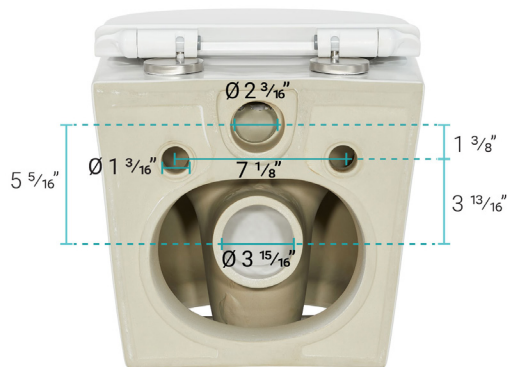

Calice

Wall-Hung Toilet

SM-WT465

Features:

- Space saving, wall-hung design
- Round compact bowl
- Glazed ceramic
- Adjustable bowl height
- Quick-release, soft-close seat

Installation:

- Top-mount, wall hung
- 7" P-Trap

Specifications:

- N.W: 68.3 lb.
- L: 20 1/2" x W: 14 3/16" x H: 12 5/8"

Included Kit Parts:

- Carrier System: SM-WC424
- Wall-Hung Toilet: SM-WT465
- Actuator Plate: SM-WC001C

Residential Concealed Tank Carrier System

for Wall-Hung Toilet

SM-WC424

Features:

- Saves space with concealed tank
- Strong, secure hold
- Easy tank access
- Adjustable height

Installation:

- In-wall

Specifications:

- N.W: 33.0 lb.
- L: 22 ¹³/₁₆" x W: 4 ³/₄" x H: 51 ³/₁₆"

Included Kit Parts:

- Carrier System: SM-WC424
- Wall-Hung Toilet: SM-WT465
- Actuator Plate: SM-WC001C

Dual-Flush Flush Actuator SM-WC001C

Features:

- ABS material
- Dual-flush push buttons

Installation:

- Front-mount