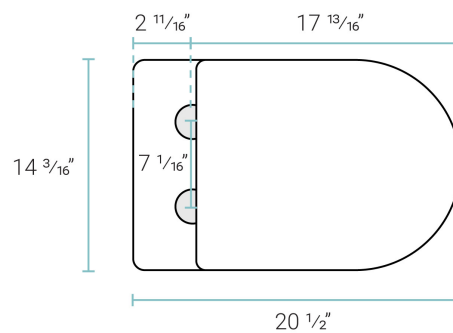

Calice

Wall-Hung Toilet

SM-WT465

Features:

- Space saving, wall-hung design
- Round compact bowl
- Glazed ceramic
- Adjustable bowl height
- Quick-release, soft-close seat

Installation:

- Top-mount, wall hung
- 7" P-Trap

Specifications:

- N.W: 68.3 lb.
- L: 20 1/2" x W: 14 3/16" x H: 12 5/8"

Included Kit Parts:

- Carrier System: SM-WC424
- Wall-Hung Toilet: SM-WT465
- Actuator Plate: SM-WC001C

Residential Concealed Tank Carrier System

for Wall-Hung Toilet

SM-WC424

Features:

- Saves space with concealed tank
- Strong, secure hold
- Easy tank access
- Adjustable height

Installation:

- In-wall

Specifications:

- N.W: 33.0 lb.
- L: 22 ¹³/₁₆" x W: 4 ³/₄" x H: 51 ³/₁₆"

Specifications:

- N.W: 2.0 lb.
- L: $9 \frac{5}{16}$ " x W: $\frac{5}{16}$ " x H: 6"

Included Kit Parts:

- Carrier System: SM-WC424
- Wall-Hung Toilet: SM-WT465
- Actuator Plate: SM-WC001C