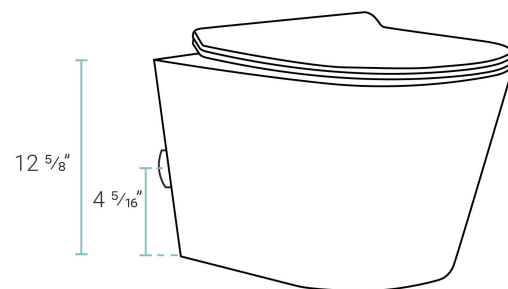

Calice

Wall-Hung Toilet

SM-WT465

Features:

- Space saving, wall-hung design
- Round compact bowl
- Glazed ceramic
- Adjustable bowl height
- Quick-release, soft-close seat

Installation:

- Top-mount, wall hung
- 7" P-Trap

Specifications:

- N.W: 68.3 lb.
- L: 20 1/2" x W: 14 3/16" x H: 12 5/8"

Included Kit Parts:

- Carrier System: SM-WC424
- Wall-Hung Toilet: SM-WT465
- Actuator Plate: SM-WC001C

Residential Concealed Tank Carrier System

for Wall-Hung Toilet

SM-WC424

Features:

- Saves space with concealed tank
- Strong, secure hold
- Easy tank access
- Adjustable height

Installation:

- In-wall

Specifications:

- N.W: 33.0 lb.
- L: 22 ¹³/₁₆" x W: 4 ³/₄" x H: 51 ³/₁₆"