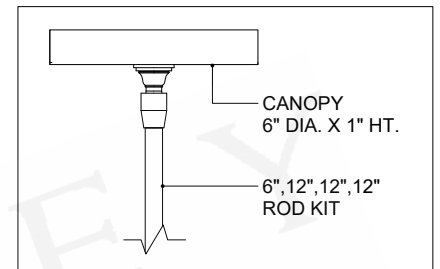

ITEM: 9000-1263

Overall Dimensions

Height: 28"

Diameter: 26.75"

CANOPY DETAIL

TOP VIEW