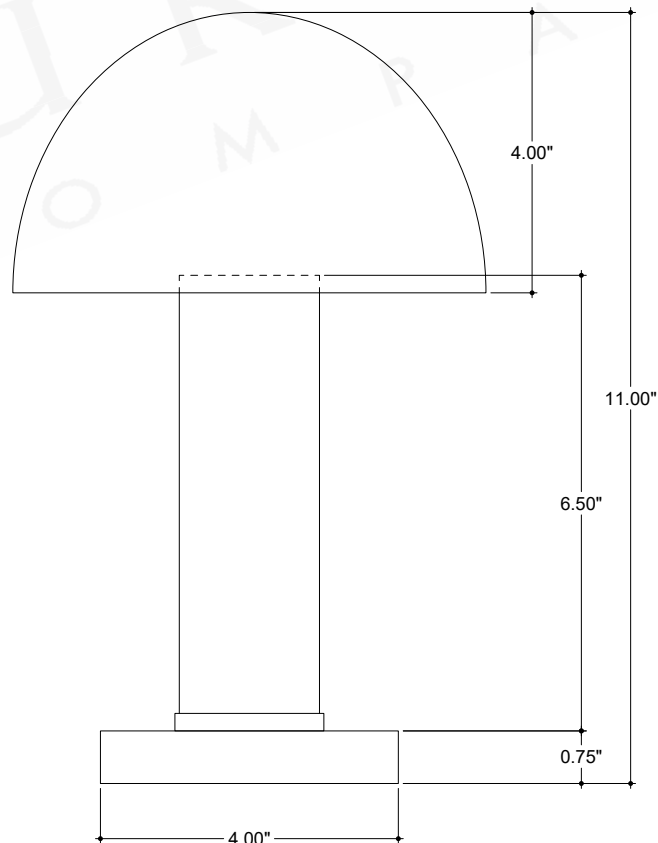

ITEM: 6000-0989

Overall Dimensions

Height: 11"

Diameter: 6.75"

TOP VIEW

FRONT VIEW