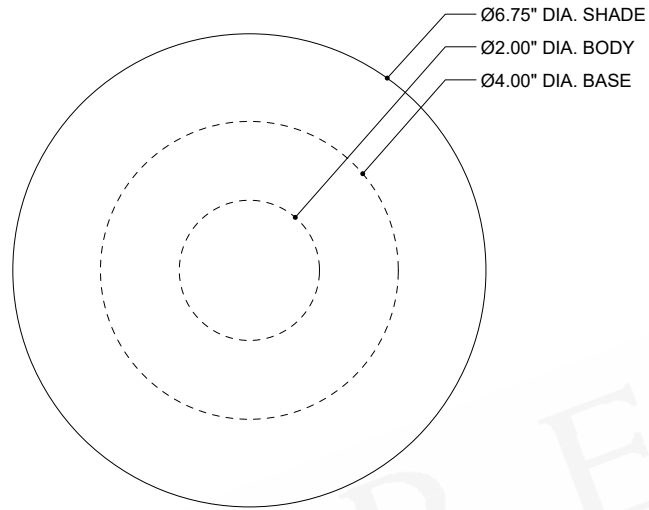

ITEM: 6000-0989

Overall Dimensions

Height: 11"

Diameter: 6.75"

TOP VIEW

FRONT VIEW