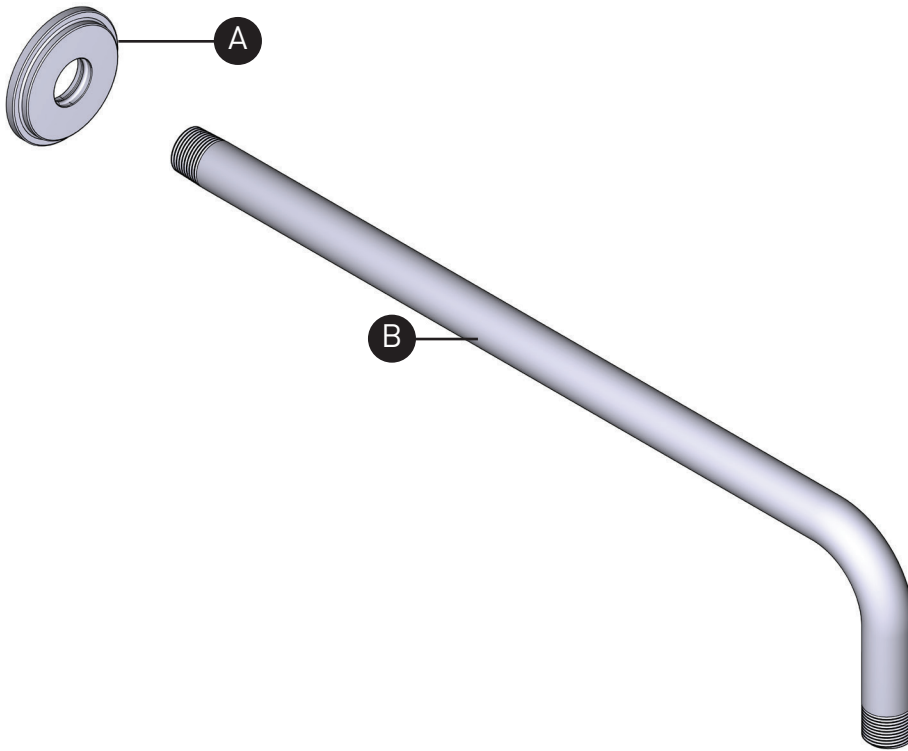

ORDER BY PART NUMBER

ILLUSTRATED PARTS

564

Shower arm

ID	Kit Number	Finish
*A	218575	See below
*B	035-003	See below

<u>*Finish Determined by Suffix</u>	
<u>Finish</u>	<u>Description</u>
C	Chrome
BN	Brushed Nickel (PVD)
BK	Black
BG	Brushed Gold (PVD)
PN	Polished Nickel