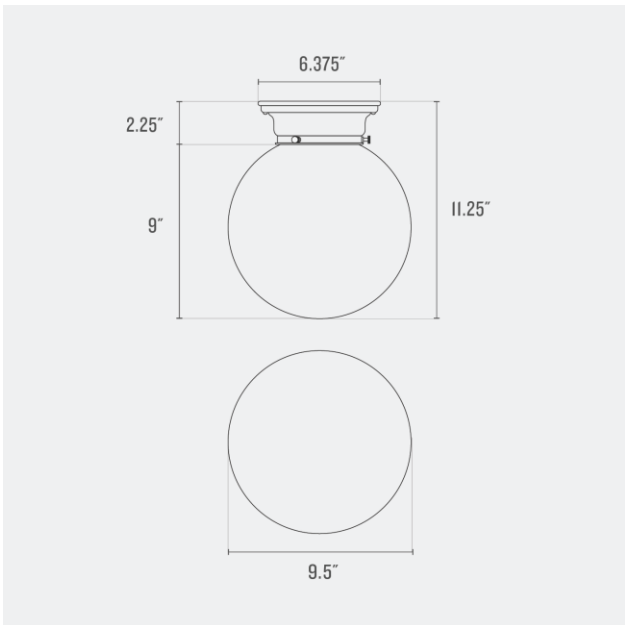

Voltage: 120/220 V

Location Rating: Damp

Dimensions:

Width: 9.625"

Depth: 9.625"

Canopy Width: 6.375"

Fitter Size: 4"

Materials: Brass, Glass

Depth: 9.25"

Canopy Width: 6.375"

Fitter Size: 4"

Materials: Brass, Glass

One year guarantee

Finish Options

Satin Nickel
(SN)

Natural Brass
(NB)

Product Origin: Processed and assembled in Portland, Oregon using ethically-sourced domestic and global components.

UL Listed: Yes

Max Wattage: 100 W

Voltage: 120/220 V

Location Rating: Damp

Dimensions:

Width: 9.5"

Depth: 9.5"

Canopy Width: 6.375"

Fitter Size: 4"

Materials: Brass, Glass

One year guarantee

Finish Options

Polished Nickel
(PN)

True Black
(TB)