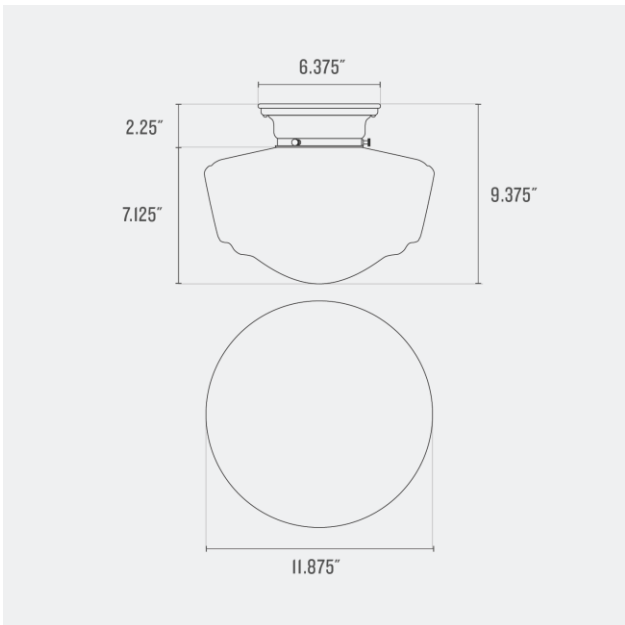

Finish Options

Glass Options