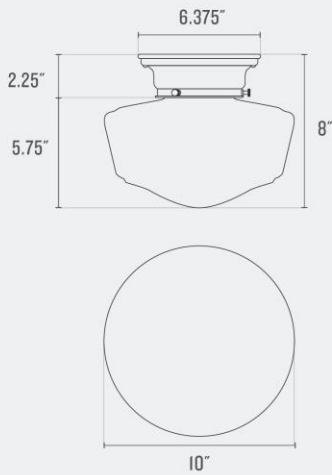

SCHOOLHOUSE

Otis 4", 10" Traditional Schoolhouse Shade

Application: Surface Mount

Product Origin: Processed and assembled in Portland, Oregon using ethically-sourced domestic and global components.

UL Listed: Yes

Max Wattage: 100 W

Voltage: 120/220 V

Location Rating: Damp

Dimensions:

Width: 10"

Depth: 10"

Canopy Width: 6.375"

Fitter Size: 4"

Materials: Brass, Glass

One year guarantee

Finish Options

Glass Options