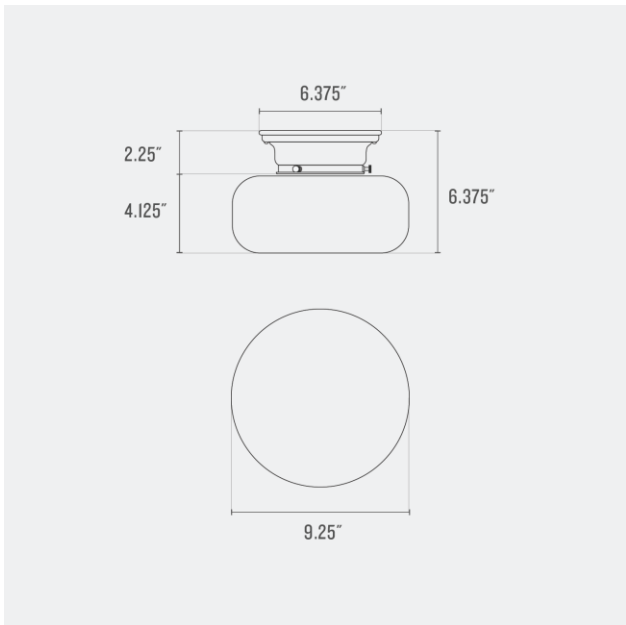

Voltage: 120/220 V

Location Rating: Damp

Dimensions:

Width: 9.625"

Depth: 9.625"

Canopy Width: 6.375"

Fitter Size: 4"

Materials: Brass, Glass

Product Origin: Processed and assembled in Portland, Oregon using ethically-sourced domestic and global components.

UL Listed: Yes

Max Wattage: 100 W

Voltage: 120/220 V

Location Rating: Damp

Dimensions:

Width: 9.25"

Depth: 9.25"

Canopy Width: 6.375"

Fitter Size: 4"

Materials: Brass, Glass

One year guarantee

Finish Options

Satin Nickel
(SN)

Natural Brass
(NB)

Depth: 9.5"

Canopy Width: 6.375"

Fitter Size: 4"

Materials: Brass, Glass

One year guarantee

Finish Options

Polished Nickel
(PN)

True Black
(TB)