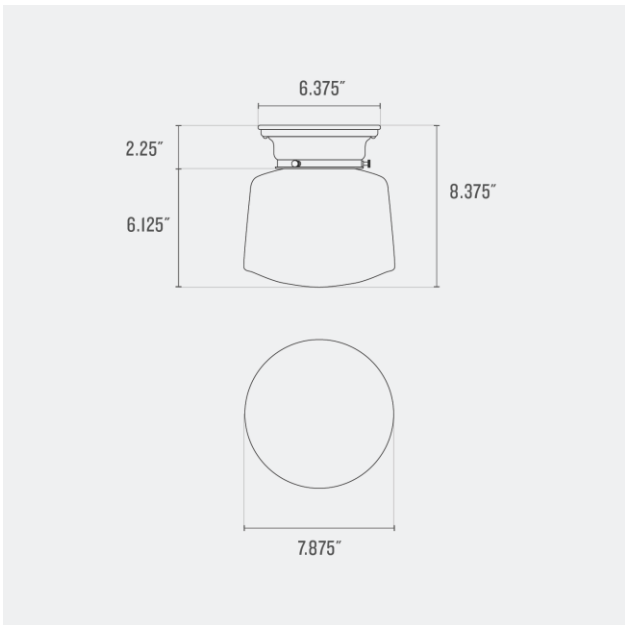

Finish Options

Glass Options