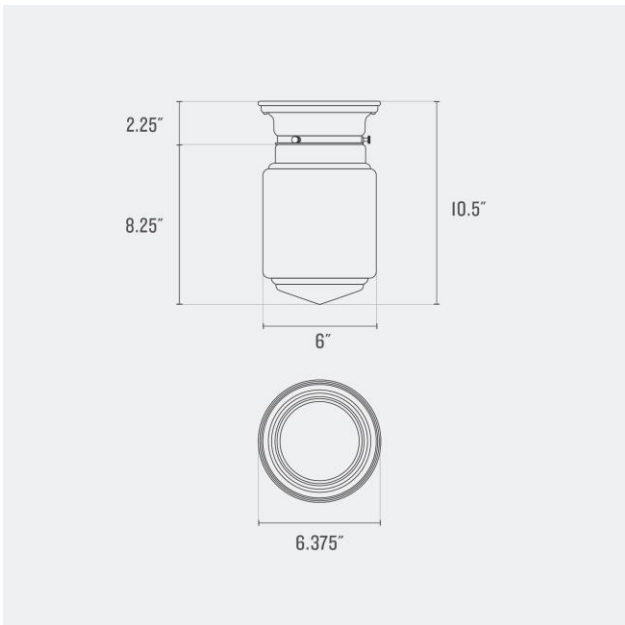

Voltage: 120/220 V

Location Rating: Damp

Dimensions:

Width: 9.625"

Depth: 9.625"

Canopy Width: 6.375"

Fitter Size: 4"

Materials: Brass, Glass

Depth: 9.25"

Canopy Width: 6.375"

Fitter Size: 4"

Materials: Brass, Glass

One year guarantee

Finish Options

Satin Nickel
(SN)

Natural Brass
(NB)

Depth: 9.5"

Canopy Width: 6.375"

Fitter Size: 4"

Materials: Brass, Glass

One year guarantee

Finish Options

Polished Nickel
(PN)

True Black
(TB)

Depth: 6.375"

Fitter Size: 4"

Materials: Brass, Glass

One year guarantee

Finish Options

Satin Nickel
(SN)

True Black
(TB)

Natural Brass
(NB)