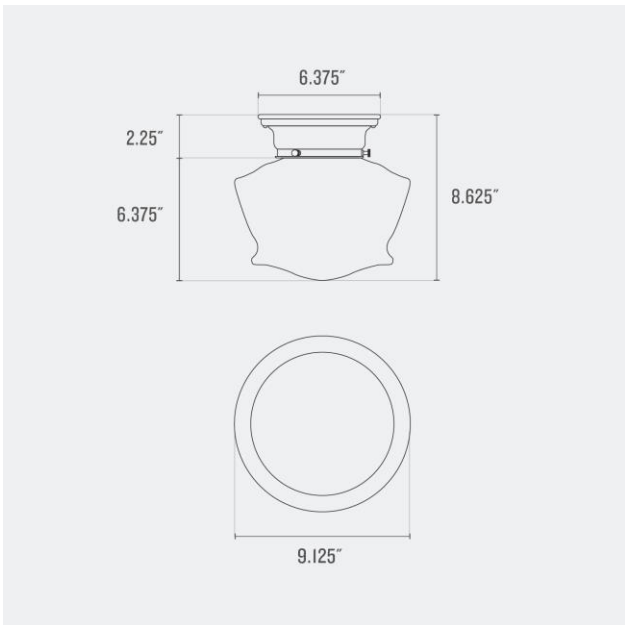

Finish Options

Glass Options