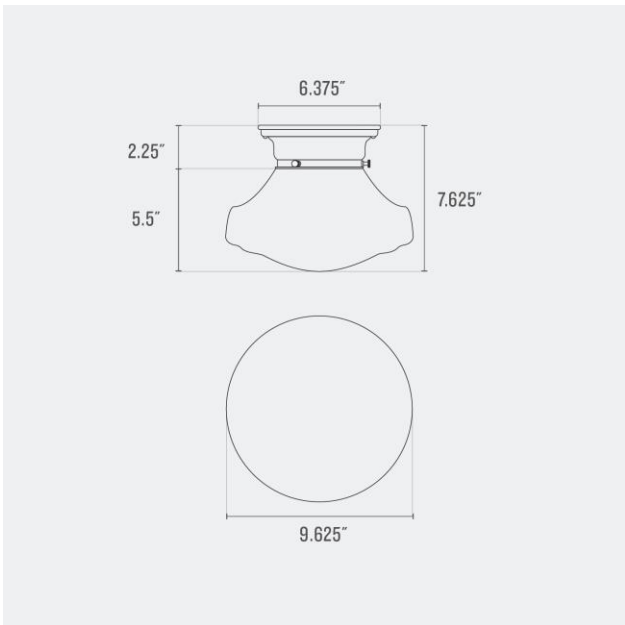

Finish Options

Glass Options