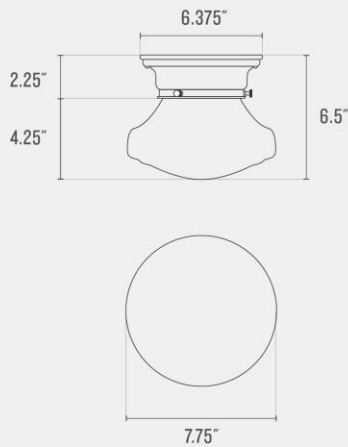

Voltage: 120/220 V

Location Rating: Damp

Dimensions:

Width: 9.625"

Depth: 9.625"

Canopy Width: 6.375"

Fitter Size: 4"

Materials: Brass, Glass

UL Listed: Yes

Max Wattage: 100 W

Voltage: 120/220 V

Location Rating: Damp

Dimensions:

Width: 7.75"

Depth: 7.75"

Canopy Width: 6.375"

Fitter Size: 4"

Materials: Brass, Glass

One year guarantee

Finish Options

Natural Brass
(NB)

True Black
(TB)

Polished Nickel
(PN)

Satin Nickel
(SN)

Max Wattage: 100 W

Voltage: 120/220 V

Location Rating: Damp

Dimensions:

Width: 7.875"

Depth: 7.875"

Canopy Width: 6.375"

Fitter Size: 4"