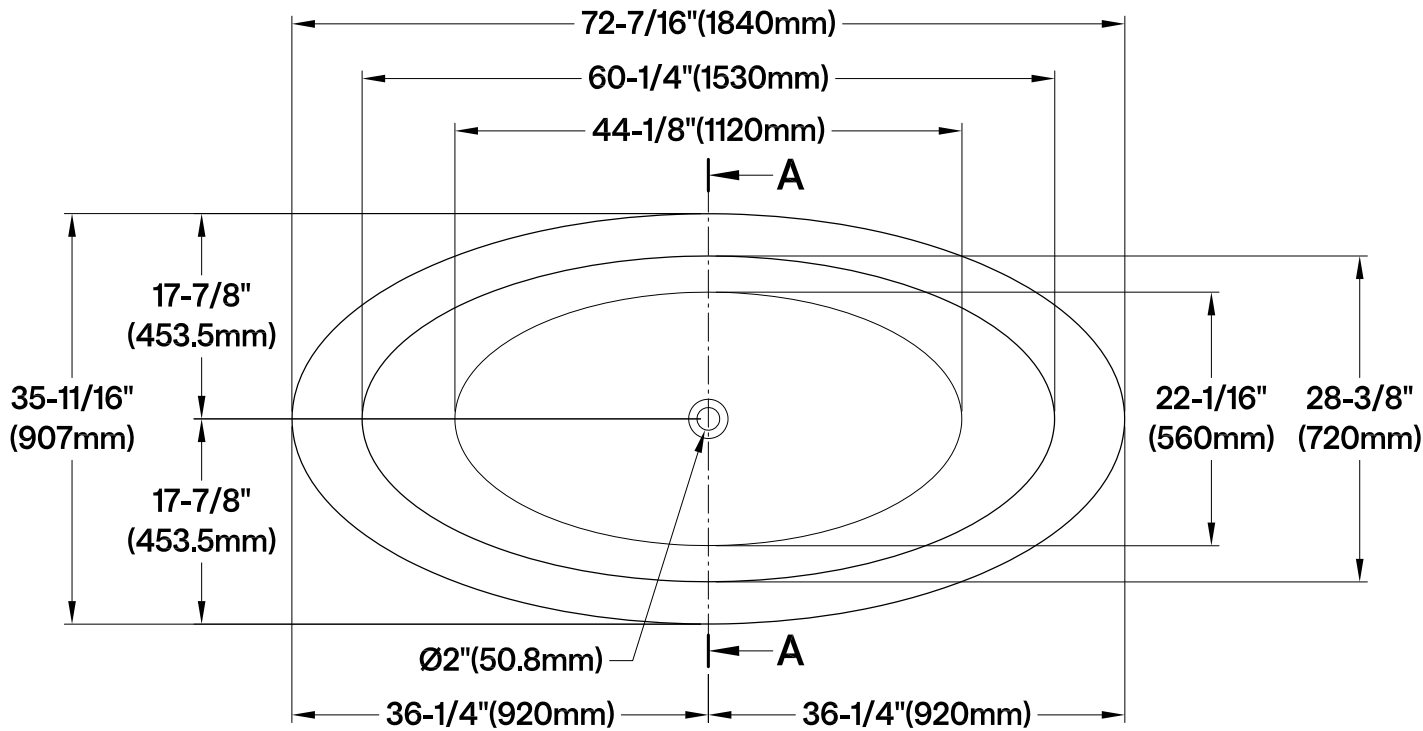

## 72" Acrylic Freestanding Tub with Drain

M12 x 94 (6 pcs)

Drain Hole Size  
SCALE (3:1)