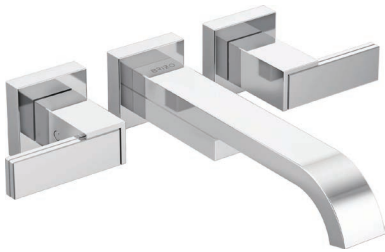

SEAMLESS. DARING.
DYNAMIC.

A study in contrasts.

Combining geometric structure with natural inspiration, the Siderna Bath Collection by Brizo® represents the merging of two very different worlds. Its soft, flowing curves mimic the movement of cascading waterfalls, while its stark, crisp lines evoke modern sophistication.

AVAILABLE FINISHES

POLISHED
CHROME (PC)

MATTE BLACK (BL)

BRILLIANCE® BRUSHED
NICKEL (BN)

Green Glass
Handle Accent

Solar Gray Glass
Handle Accent

FREESTANDING TUB FILLERS AND TUB SPOUTS

TWO-HANDLE WALL MOUNT TUB FILLER WITH LEVER HANDLES
T70480-LHP, HL70480

TWO-HANDLE WALL MOUNT TUB FILLER WITH GREEN GLASS LEVER HANDLES
T70480-LHP, HL70481

TWO-HANDLE WALL MOUNT TUB FILLER WITH SOLAR GRAY LEVER HANDLES
T70480-LHP, HL70482

SINGLE-HANDLE FLOOR MOUNT TUB FILLER
T70180

DIVERTER TUB SPOUT
RP64084