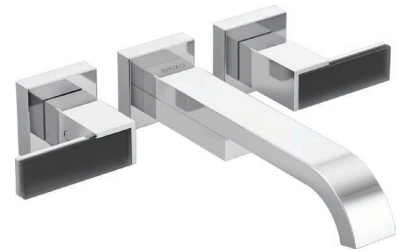

SEAMLESS. DARING.
DYNAMIC.

A study in contrasts.

Combining geometric structure with natural inspiration, the Siderna Bath Collection by Brizo® represents the merging of two very different worlds. Its soft, flowing curves mimic the movement of cascading waterfalls, while its stark, crisp lines evoke modern sophistication.

AVAILABLE FINISHES

POLISHED
CHROME (PC)

MATTE BLACK (BL)

BRILLIANCE® BRUSHED
NICKEL (BN)

Green Glass
Handle Accent

Solar Gray Glass
Handle Accent

FREESTANDING TUB FILLERS AND TUB SPOUTS

TWO-HANDLE WALL MOUNT TUB FILLER WITH LEVER HANDLES
T70480-LHP, HL70480

TWO-HANDLE WALL MOUNT TUB FILLER WITH GREEN GLASS LEVER HANDLES
T70480-LHP, HL70481

TWO-HANDLE WALL MOUNT TUB FILLER WITH SOLAR GRAY LEVER HANDLES
T70480-LHP, HL70482

SINGLE-HANDLE FLOOR MOUNT TUB FILLER
T70180

DIVERTER TUB SPOUT
RP64084