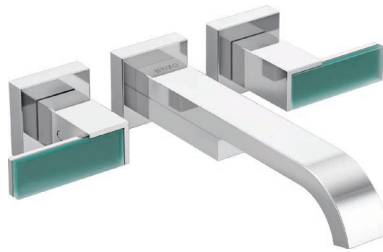

SEAMLESS. DARING.
DYNAMIC.

A study in contrasts.

Combining geometric structure with natural inspiration, the Siderna Bath Collection by Brizo® represents the merging of two very different worlds. Its soft, flowing curves mimic the movement of cascading waterfalls, while its stark, crisp lines evoke modern sophistication.

AVAILABLE FINISHES

POLISHED
CHROME (PC)

MATTE BLACK (BL)

BRILLIANCE® BRUSHED
NICKEL (BN)

Green Glass
Handle Accent

Solar Gray Glass
Handle Accent

FREESTANDING TUB FILLERS AND TUB SPOUTS

TWO-HANDLE WALL MOUNT TUB FILLER WITH LEVER HANDLES
T70480-LHP, HL70480

TWO-HANDLE WALL MOUNT TUB FILLER WITH GREEN GLASS LEVER HANDLES
T70480-LHP, HL70481

TWO-HANDLE WALL MOUNT TUB FILLER WITH SOLAR GRAY LEVER HANDLES
T70480-LHP, HL70482

SINGLE-HANDLE FLOOR MOUNT TUB FILLER
T70180

DIVERTER TUB SPOUT
RP64084