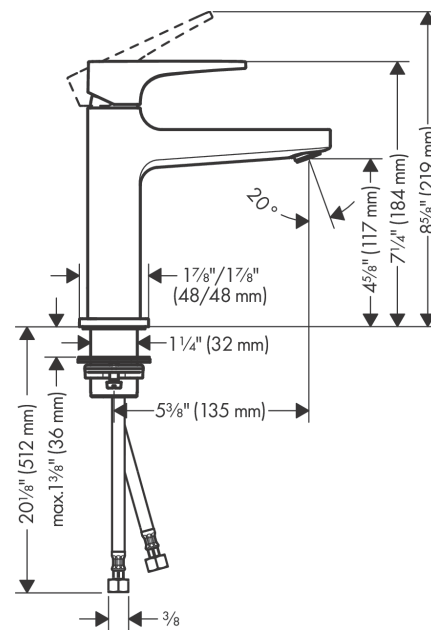

Metropol
Single-Hole Faucet 110 with Lever Handle, 1.2 GPM
 Finishes : **brushed nickel** Part no. : **32510821**

Description

Features

- Aerated spray
- Flow: 1.2 GPM (4.5 L/Min)
- Ceramic cartridge
- Does not include: Pop-up assembly

Item details

List Price \$ 458.00

Technology

Compliance

Product image

Scale drawing

Metropol
Single-Hole Faucet 110 with Lever Handle, 1.2 GPM
Finishes : **brushed nickel** Part no. : **32510821**

Exploded drawing

Year of production: >01/18

Metropol
Single-Hole Faucet 110 with Lever Handle, 1.2 GPM
 Finishes : **brushed nickel** Part no. : **32510821**

Spare parts list

Year of production: >01/18

Pos.	Description	Part no.	Price	PU
1	handle	92995820	-	1
2	screw cover	95704000	-	1
3	flange	92625820	-	1
4	nut	92689000	-	1
5	O-ring 27x1,5	92527000	-	1
6	O-ring 25x1,5	98146000	-	1
7	cartridge, assy	95973001	-	1
8	seal	98865000	-	1
9	adapter for cartridge	92628000	-	1
10	adapter for cartridge	98866000	-	1
11	O-ring 23x2	98398000	-	1
12	aerator M24x1 (4,5 l/min)	93202000	-	1
13	service tool	95661000	-	1
14	O-ring 32x1,5	92936000	-	1
15	escutcheon	93048820	-	1
16	flat seal	98749000	-	1
17	fixing set (Ø 32)	13961000	-	1
18	lever collar	97548000	-	1
19	connection hose 23½" M8x0,75 3/8"	98600001	-	1