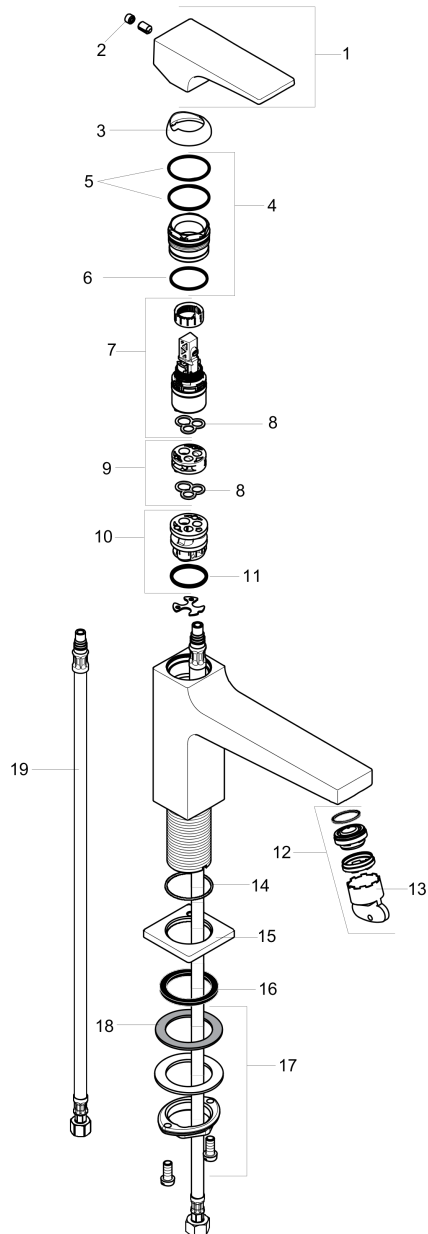

Metropol
Single-Hole Faucet 110 with Lever Handle, 1.2 GPM
 Finishes : **brushed nickel** Part no. : **32510821**

Description

Features

- Aerated spray
- Flow: 1.2 GPM (4.5 L/Min)
- Ceramic cartridge
- Does not include: Pop-up assembly

Item details

List Price \$ 458.00

Technology

Compliance

Product image

Scale drawing

Metropol
Single-Hole Faucet 110 with Lever Handle, 1.2 GPM
Finishes : **brushed nickel** Part no. : **32510821**

Exploded drawing

Year of production: >01/18

Metropol
Single-Hole Faucet 110 with Lever Handle, 1.2 GPM
 Finishes : **brushed nickel** Part no. : **32510821**

Spare parts list

Year of production: >01/18

Pos.	Description	Part no.	Price	PU
1	handle	92995820	-	1
2	screw cover	95704000	-	1
3	flange	92625820	-	1
4	nut	92689000	-	1
5	O-ring 27x1,5	92527000	-	1
6	O-ring 25x1,5	98146000	-	1
7	cartridge, assy	95973001	-	1
8	seal	98865000	-	1
9	adapter for cartridge	92628000	-	1
10	adapter for cartridge	98866000	-	1
11	O-ring 23x2	98398000	-	1
12	aerator M24x1 (4,5 l/min)	93202000	-	1
13	service tool	95661000	-	1
14	O-ring 32x1,5	92936000	-	1
15	escutcheon	93048820	-	1
16	flat seal	98749000	-	1
17	fixing set (Ø 32)	13961000	-	1
18	lever collar	97548000	-	1
19	connection hose 23½" M8x0,75 3/8"	98600001	-	1