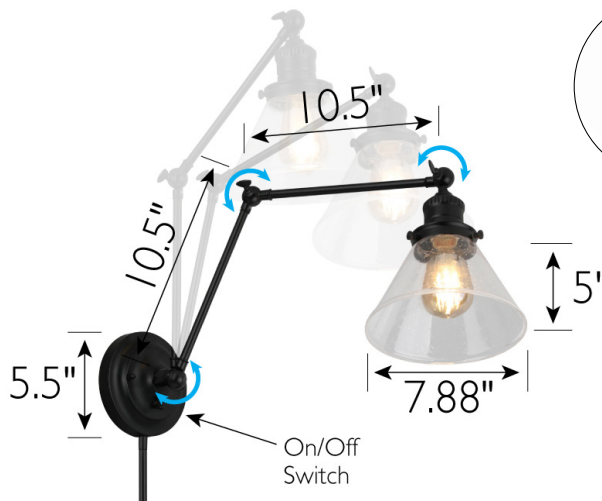

Augustin I-Light Adjustable Wall Light Matte Black Finish

Includes one 5'9" electrical cord and two 12" cord covers for plug-in option

SPECIFICATIONS

MOUNTING:	Wall Mount	LED BRIGHTNESS (LUMENS):	N/A
SLOPED CEILING ADAPTABLE:	No	LED COLOR CORRELATED TEMPERATURE (CCT):	N/A
LAMP TYPE 1:	Maximum 60W Medium Base Bulb	LED COLOR RENDERING INDEX (CRI):	N/A
BULB INCLUDED:	No	LED EFFICACY:	N/A
WATTS PER BULB:	60W	LED AVERAGE RATED LIFE:	N/A
TOTAL WATTAGE:	60W	ENERGY EFFICIENT:	No
DIMMABLE:	Yes	LIGHTING AMPS:	0.5
MATERIAL CONSTRUCTION:	Steel/Glass	VOLTAGE:	120V
ASSEMBLED DIMENSIONS:	38.63" H x 7.88" L x 17.25" D		
WEIGHT:	3.3 lbs.		
BACKPLATE DIMENSIONS:	5.5" H x 5.5" W x 1.75" D		
CANOPY/PLATE DIMENSIONS:	N/A		
GLASS/SHADE DIMENSIONS:	5" H x 7.9" L x 7.9" D		
GLASS/SHADE MATERIAL:	Glass		
GLASS/SHADE TYPE:	Seedy		
GLASS/SHADE COLOR:	Clear		