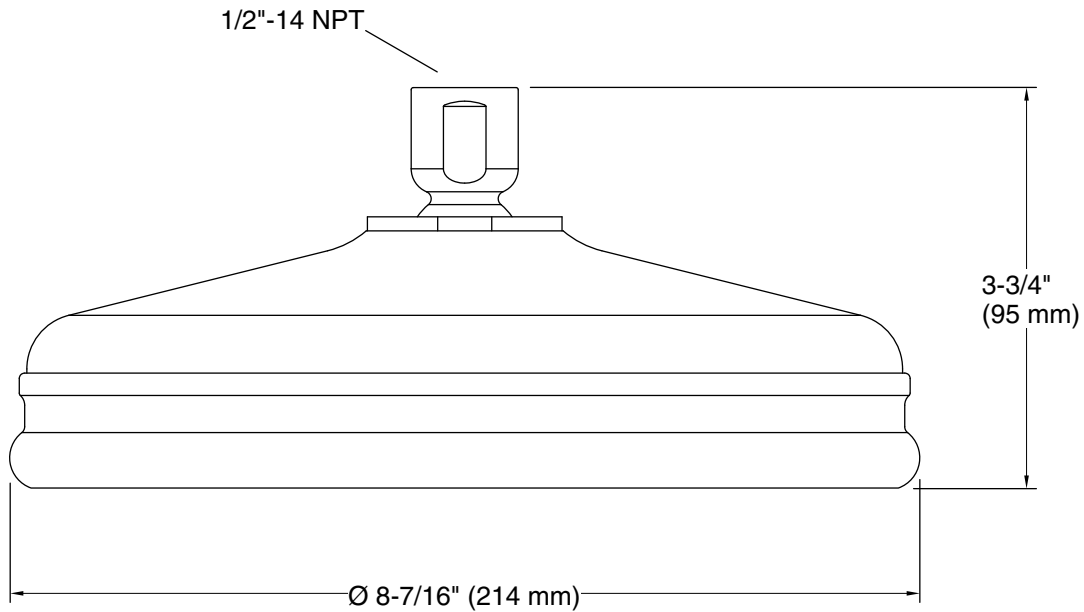

Technical Information

All product dimensions are nominal.

Spout:

Shower/Rainhead rated max flow: 2.5 gal/min (9.5 l/min)

Notes

Install this product according to the installation instructions.