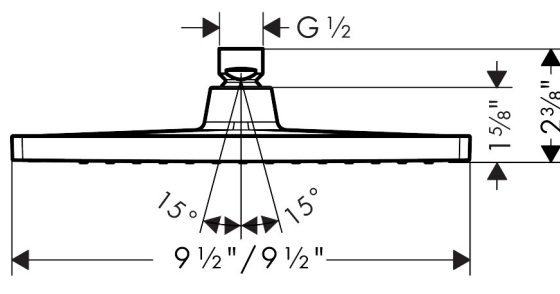

Drawing

Technology

Features

- Spray modes: Rain
- 206 no-clog spray channels
- Flow: 2.5 GPM (9.5 L/Min)
- Fully-finished matching spray face

Certificates/approvals