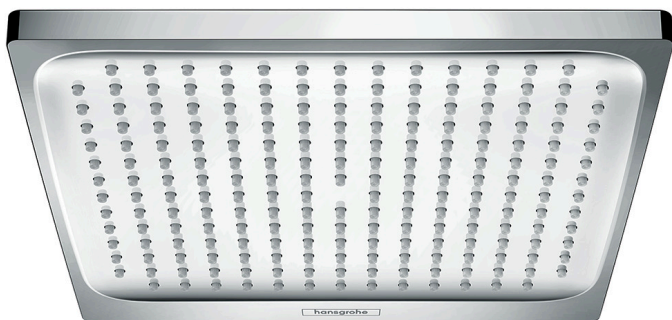

Brand hansgrohe  
Art. Name **Crometta E** Showerhead 240 1-Jet, 2.5 GPM  
Art. Nr. 26942001  
Surface chrome  
Pos. 1

## Product Picture

## Features

- Spray modes: Rain
- 206 no-clog spray channels
- Flow: 2.5 GPM (9.5 L/Min)
- Fully-finished matching spray face