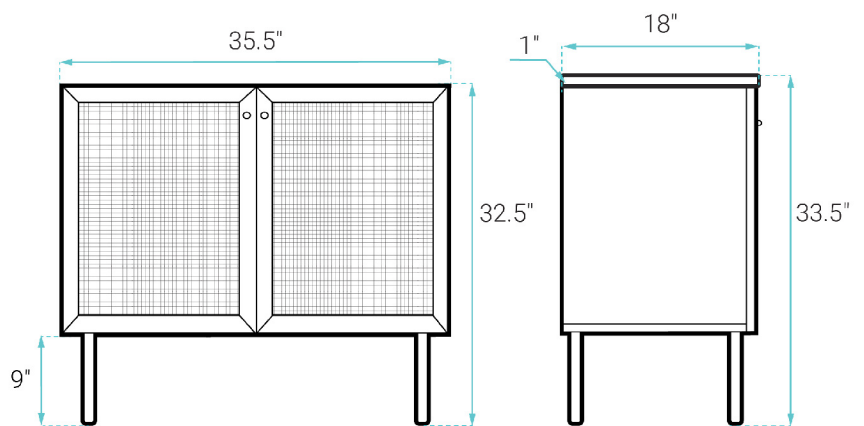

INSTALLATION:

Freestanding, assembly required

COLORS & FINISHES:

- Oak: SM-BV663
- Black: SM-BV663B
- Dark Walnut: SM-BV663WN
- Natural Oak: SM-BV663NO
- White Oak: SM-BV663W

SPECIFICATIONS:

N.W: 76 lb.

W: 36.5" x D: 18.5" x H: 33.5"

Inner Sink: D: 10.5" x W: 19.5" x H: 5"

INCLUDED PARTS:

- Freestanding Vanity: SM-BV663WN-C
- Vanity Top Sink: SM-VT336MB
- Leg: SM-BVP07WN
- Cabinet Hardware: SM-BVP09

REQUIRED PARTS:

- Sink Drain*
- Drain Trap*
- Faucet*
- Water Supply Lines