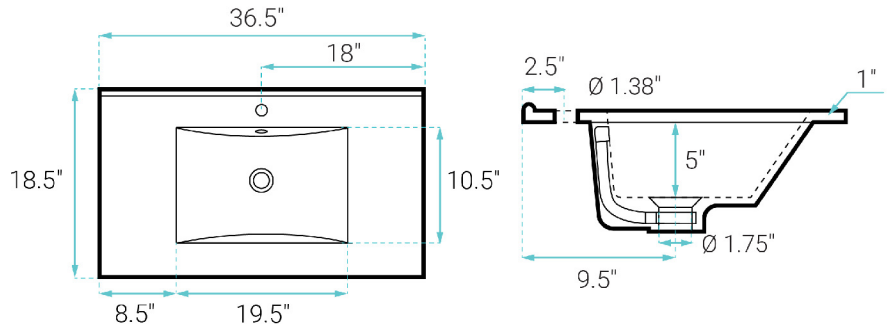

Classé

Swiss Madison®
well made forever

Freestanding Vanity SM-BV663WNMB

FEATURES:

- Sleek, freestanding design
- Glazed ceramic, single sink
- Standard 1.75" drain hole
- Standard 1.38" faucet hole
- Chrome-finish overflow
- Wooden legs

INSTALLATION:

Freestanding, assembly required

COLORS & FINISHES:

- Oak: SM-BV663
- Black: SM-BV663B
- Dark Walnut: SM-BV663WN
- Natural Oak: SM-BV663NO
- White Oak: SM-BV663W

SPECIFICATIONS:

N.W: 76 lb.

W: 36.5" x D: 18.5" x H: 33.5"

Inner Sink: D: 10.5" x W: 19.5" x H: 5"

INCLUDED PARTS:

- Freestanding Vanity: SM-BV663WN-C
- Vanity Top Sink: SM-VT336MB
- Leg: SM-BVP07WN
- Cabinet Hardware: SM-BVP09

REQUIRED PARTS:

- Sink Drain*
- Drain Trap*
- Faucet*
- Water Supply Lines