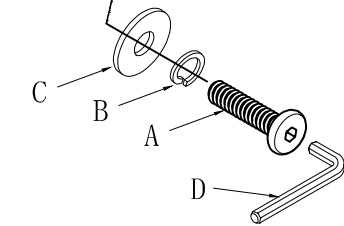

HOOKER
— FURNITURE —

ASSEMBLY INSTRUCTION

Item: 5388-90267 Slumbr 6/6 Metal Upholstered Headboard
5388-90268 Slumbr 6/6 Metal Upholstered Footboard
5388-90253 Slumbr 5/0-6/6 Metal Rails

Thank you for purchasing this quality product. Be sure to unpack carefully looking for small parts which may have come loose during shipment.

Read all instruction and study the drawing carefully before starting the assembly process:

HARDWARE PACK

NO	DRAWING	DESCRIPTION	SIDE	Q' TY
A		BOLT	05/16"*1"	8pcs
B		LOCK WASHER	05/16"	8pcs
C		FLAT WASHER	05/16"*22mm	8pcs
D		ALLEN WRENCH	5mm	1pc
G		BOLT	01/4"*3/4"	20pcs
H		LOCK WASHER	01/4"	20pcs
K		FLAT WASHER	01/4"*16mm	20pcs
L		ALLEN WRENCH	4mm	1pc

Step 1

Step 2

Step 3