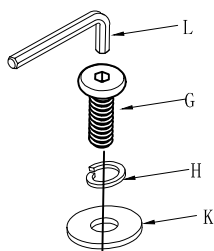

HOOKER
— FURNITURE —

ASSEMBLY INSTRUCTION

Item: 5388-90267 Slumbr 6/6 Metal Upholstered Headboard
5388-90268 Slumbr 6/6 Metal Upholstered Footboard
5388-90253 Slumbr 5/0-6/6 Metal Rails

Thank you for purchasing this quality product. Be sure to unpack carefully looking for small parts which may have come loose during shipment.

Read all instruction and study the drawing carefully before starting the assembly process:

HARDWARE PACK

NO	DRAWING	DESCRIPTION	SIDE	Q' TY
A		BOLT	05/16"*1"	8pcs
B		LOCK WASHER	05/16"	8pcs
C		FLAT WASHER	05/16"*22mm	8pcs
D		ALLEN WRENCH	5mm	1pc
G		BOLT	01/4"*3/4"	20pcs
H		LOCK WASHER	01/4"	20pcs
K		FLAT WASHER	01/4"*16mm	20pcs
L		ALLEN WRENCH	4mm	1pc

Step 1

Step 2

Step 3