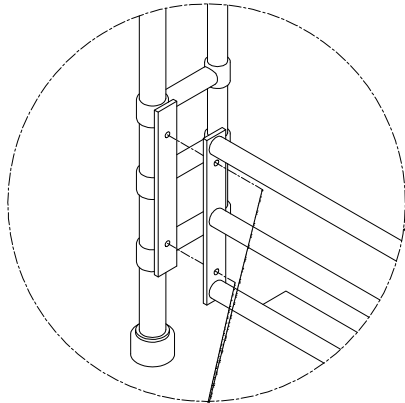

HOOKER
— FURNITURE —

ASSEMBLY INSTRUCTION

Item: 5388-90267 Slumbr 6/6 Metal Upholstered Headboard
 5388-90268 Slumbr 6/6 Metal Upholstered Footboard
 5388-90253 Slumbr 5/0-6/6 Metal Rails

Thank you for purchasing this quality product. Be sure to unpack carefully looking for small parts which may have come loose during shipment.

Read all instruction and study the drawing carefully before starting the assembly process:

HARDWARE PACK

NO	DRAWING	DESCRIPTION	SIDE	Q' TY
A		BOLT	05/16"*1"	8pcs
B		LOCK WASHER	05/16"	8pcs
C		FLAT WASHER	05/16"*22mm	8pcs
D		ALLEN WRENCH	5mm	1pc
G		BOLT	01/4"*3/4"	20pcs
H		LOCK WASHER	01/4"	20pcs
K		FLAT WASHER	01/4"*16mm	20pcs
L		ALLEN WRENCH	4mm	1pc