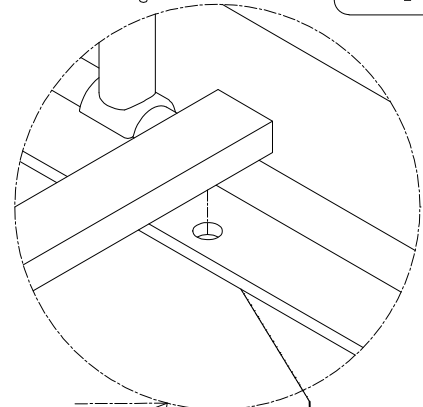

HOOKER
— FURNITURE —

ASSEMBLY INSTRUCTION

Item: 5388-90267 Slumbr 6/6 Metal Upholstered Headboard
5388-90268 Slumbr 6/6 Metal Upholstered Footboard
5388-90253 Slumbr 5/0-6/6 Metal Rails

Thank you for purchasing this quality product. Be sure to unpack carefully looking for small parts which may have come loose during shipment.

Read all instruction and study the drawing carefully before starting the assembly process:

HARDWARE PACK

NO	DRAWING	DESCRIPTION	SIDE	Q' TY
A		BOLT	05/16"*1"	8pcs
B		LOCK WASHER	05/16"	8pcs
C		FLAT WASHER	05/16"*22mm	8pcs
D		ALLEN WRENCH	5mm	1pc
G		BOLT	01/4"*3/4"	20pcs
H		LOCK WASHER	01/4"	20pcs
K		FLAT WASHER	01/4"*16mm	20pcs
L		ALLEN WRENCH	4mm	1pc

Step 1

Step 2

Step 3