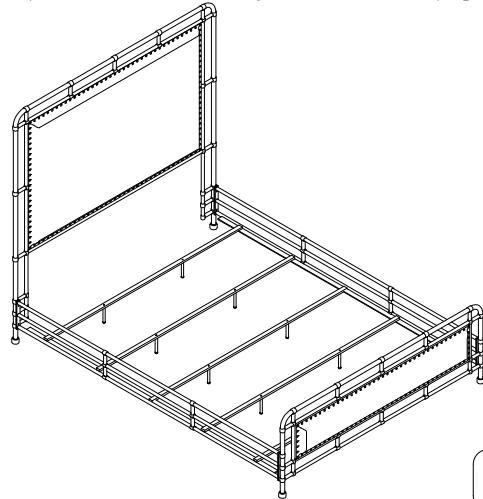

HOOKER
— FURNITURE —

ASSEMBLY INSTRUCTION

Item: 5388-90267 Slumbr 6/6 Metal Upholstered Headboard
 5388-90268 Slumbr 6/6 Metal Upholstered Footboard
 5388-90253 Slumbr 5/0-6/6 Metal Rails

Thank you for purchasing this quality product. Be sure to unpack carefully looking for small parts which may have come loose during shipment.

Read all instruction and study the drawing carefully before starting the assembly process:

HARDWARE PACK

NO	DRAWING	DESCRIPTION	SIDE	Q' TY
A		BOLT	05/16"*1"	8pcs
B		LOCK WASHER	05/16"	8pcs
C		FLAT WASHER	05/16"*22mm	8pcs
D		ALLEN WRENCH	5mm	1pc
G		BOLT	01/4"*3/4"	20pcs
H		LOCK WASHER	01/4"	20pcs
K		FLAT WASHER	01/4"*16mm	20pcs
L		ALLEN WRENCH	4mm	1pc