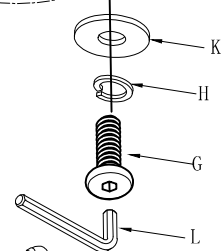

HOOKER
— FURNITURE —

ASSEMBLY INSTRUCTION

Item: 5388-90267 Slumbr 6/6 Metal Upholstered Headboard
 5388-90268 Slumbr 6/6 Metal Upholstered Footboard
 5388-90253 Slumbr 5/0-6/6 Metal Rails

Thank you for purchasing this quality product. Be sure to unpack carefully looking for small parts which may have come loose during shipment.

Read all instruction and study the drawing carefully before starting the assembly process:

HARDWARE PACK

NO	DRAWING	DESCRIPTION	SIDE	Q' TY
A		BOLT	05/16"*1"	8pcs
B		LOCK WASHER	05/16"	8pcs
C		FLAT WASHER	05/16"*22mm	8pcs
D		ALLEN WRENCH	5mm	1pc
G		BOLT	01/4"*3/4"	20pcs
H		LOCK WASHER	01/4"	20pcs
K		FLAT WASHER	01/4"*16mm	20pcs
L		ALLEN WRENCH	4mm	1pc

Step 1

Step 2

Step 3