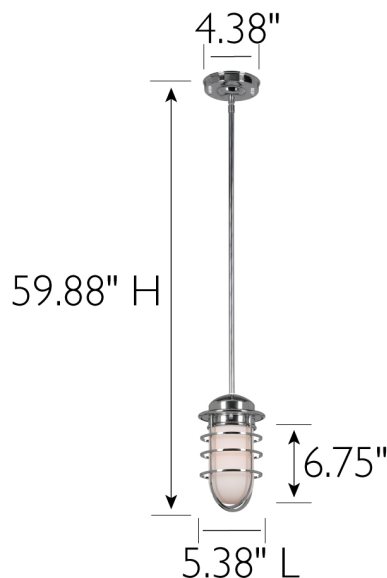

Seaton I-Light Indoor Mini Pendant Light Polished Chrome

Adjustable height
Includes three 12"
and two 6" stems

SPECIFICATIONS

MOUNTING:	Mini Pendant	LED BRIGHTNESS (LUMENS):	N/A
SLOPED CEILING ADAPTABLE:	Yes	LED COLOR CORRELATED TEMPERATURE (CCT):	N/A
LAMP TYPE 1:	Incandescent	LED COLOR RENDERING INDEX (CRI):	N/A
BULB INCLUDED:	No	LED EFFICACY:	N/A
WATTS PER BULB:	60W	LED AVERAGE RATED LIFE:	N/A
TOTAL WATTAGE:	60W	ENERGY EFFICIENT:	No
DIMMABLE:	Yes	LIGHTING AMPS:	0.5
MATERIAL CONSTRUCTION:	N/A	VOLTAGE:	120V
ASSEMBLED DIMENSIONS:	59.88" H x 5.38" L x 5.38" D		
WEIGHT:	2.31 lbs.		
BACKPLATE DIMENSIONS:	N/A		
CANOPY/PLATE DIMENSIONS:	1.38" H x 4.38" W x 4.38" D		
GLASS/SHADE DIMENSIONS:	6.75" H x 3.63" W x 3.63" D		
GLASS/SHADE MATERIAL:	Glass		
GLASS/SHADE TYPE:	Opal		
GLASS/SHADE COLOR:	Frosted		