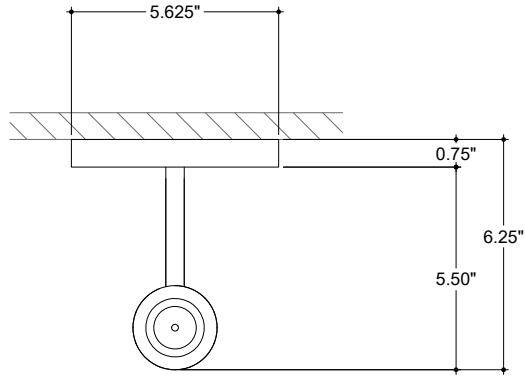

ITEM: 5000-0268

Overall Dimensions

Height: 19.5"  
Width: 5.625"  
Depth: 6.25"

TOP VIEW

FRONT VIEW

SIDE VIEW