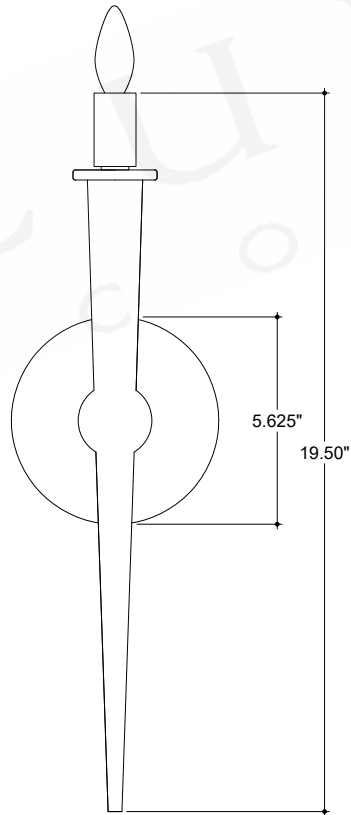

ITEM: 5000-0268

Overall Dimensions

Height: 19.5"  
Width: 5.625"  
Depth: 6.25"

TOP VIEW

FRONT VIEW

SIDE VIEW