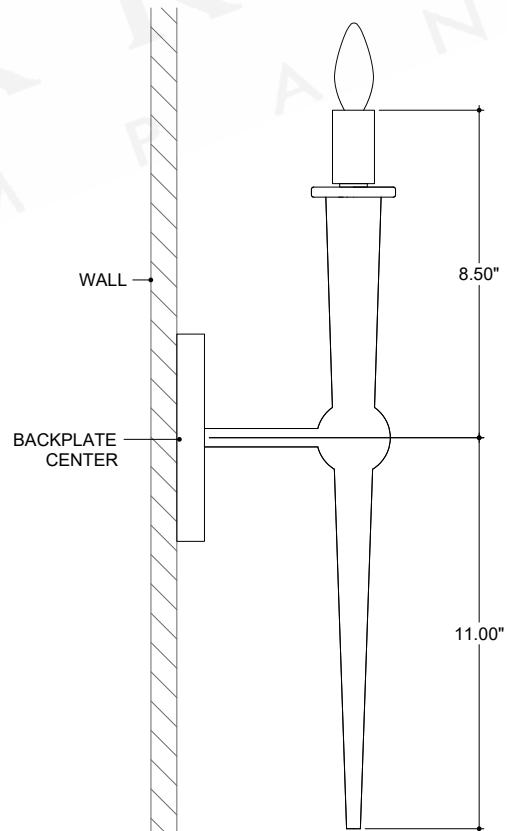

ITEM: 5000-0268

Overall Dimensions

Height: 19.5"  
Width: 5.625"  
Depth: 6.25"

TOP VIEW

FRONT VIEW

SIDE VIEW