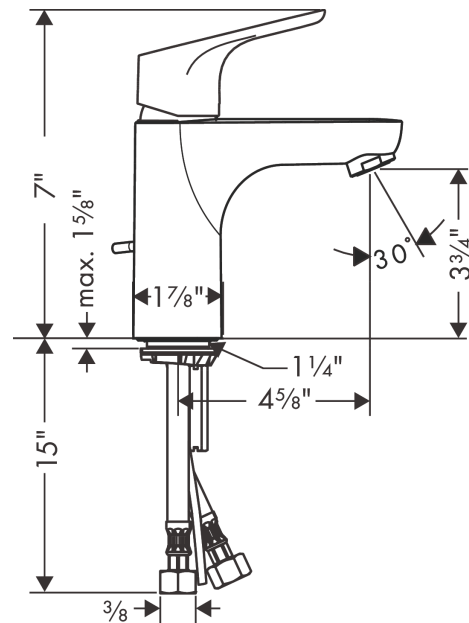

Focus
Single-Hole Faucet 100 with Pop-Up Drain, 1.2 GPM
 Finishes : **chrome** Part no. : **04371000**

Description

Features

- Aerated spray
- Flow: 1.2 GPM (4.5 L/Min)
- Ceramic cartridge
- Includes pop-up drain

Item details

List Price \$ 244.00

Technology

Compliance

Product image

Scale drawing

Focus
Single-Hole Faucet 100 with Pop-Up Drain, 1.2 GPM
 Finishes : **chrome** Part no. : **04371000**

Exploded drawing

Year of production: >07/16

Focus

Single-Hole Faucet 100 with Pop-Up Drain, 1.2 GPM

Finishes : **chrome** Part no. : **04371000**

Spare parts list

Year of production: >07/16

Pos.	Description	Part no.	Price	PU
1	handle	98532000	-	1
2	screw cover	96338000	-	1
3	flange	97406000	-	1
4	nut	97209000	-	1
5	cartridge, assy	95646001	-	1
6	locking screw for handle	95140000	-	1
7	seal	95008000	-	1
8	adapter for cartridge	98750000	-	1
9	O-Ring 30x2	98186000	-	1
10	O-ring 35x2	92604000	-	1
11	aerator M24x1 (4,5 l/min)	92877000	-	1
12	seal Ø 42	98722000	-	1
13	fixing set	88508000	-	1
14	connection hose 18½" M8x0,75 3/8"	96321001	-	1
15	pull rod	96657000	-	1
a	pop up waste	88509000	-	1