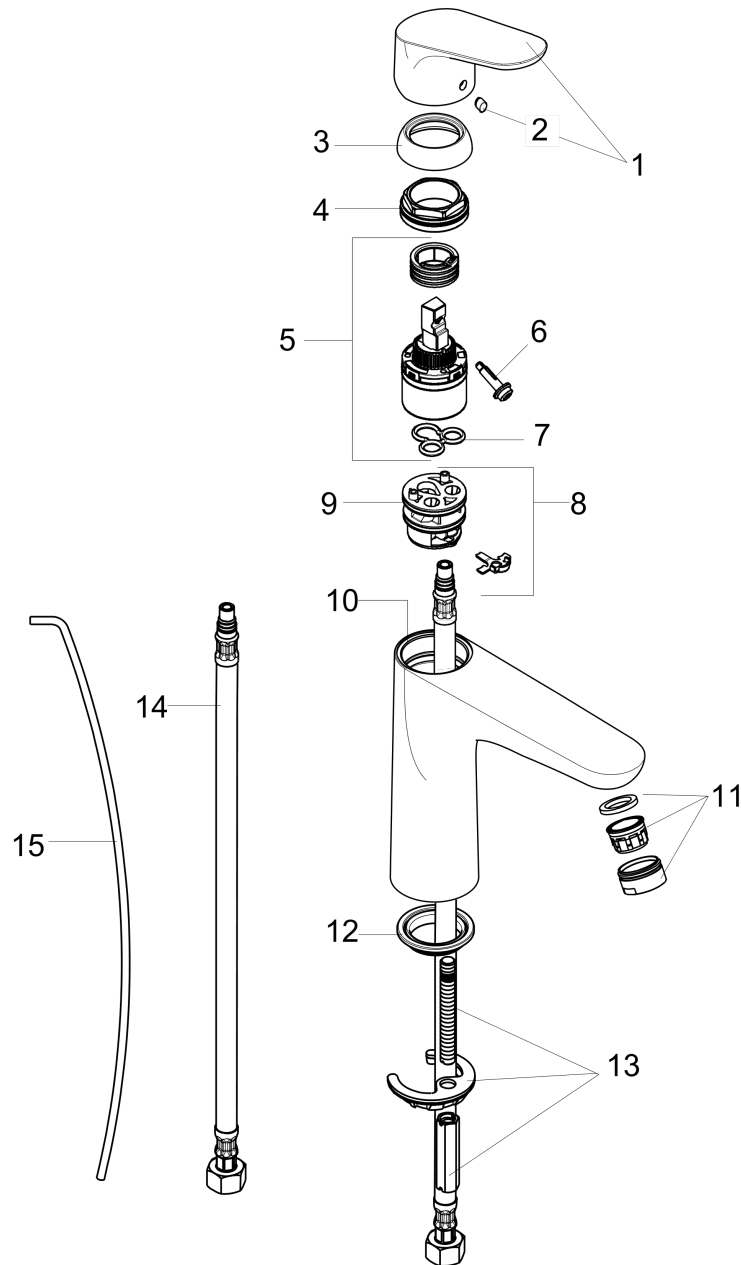

Focus
Single-Hole Faucet 100 with Pop-Up Drain, 1.2 GPM
 Finishes : **chrome** Part no. : **04371000**

Description

Features

- Aerated spray
- Flow: 1.2 GPM (4.5 L/Min)
- Ceramic cartridge
- Includes pop-up drain

Item details

List Price \$ 244.00

Technology

Compliance

Product image

Scale drawing

Focus
Single-Hole Faucet 100 with Pop-Up Drain, 1.2 GPM
 Finishes : **chrome** Part no. : **04371000**

Exploded drawing

Year of production: >07/16

Focus

Single-Hole Faucet 100 with Pop-Up Drain, 1.2 GPM

Finishes : **chrome** Part no. : **04371000**

Spare parts list

Year of production: >07/16

Pos.	Description	Part no.	Price	PU
1	handle	98532000	-	1
2	screw cover	96338000	-	1
3	flange	97406000	-	1
4	nut	97209000	-	1
5	cartridge, assy	95646001	-	1
6	locking screw for handle	95140000	-	1
7	seal	95008000	-	1
8	adapter for cartridge	98750000	-	1
9	O-Ring 30x2	98186000	-	1
10	O-ring 35x2	92604000	-	1
11	aerator M24x1 (4,5 l/min)	92877000	-	1
12	seal Ø 42	98722000	-	1
13	fixing set	88508000	-	1
14	connection hose 18½" M8x0,75 3/8"	96321001	-	1
15	pull rod	96657000	-	1
a	pop up waste	88509000	-	1