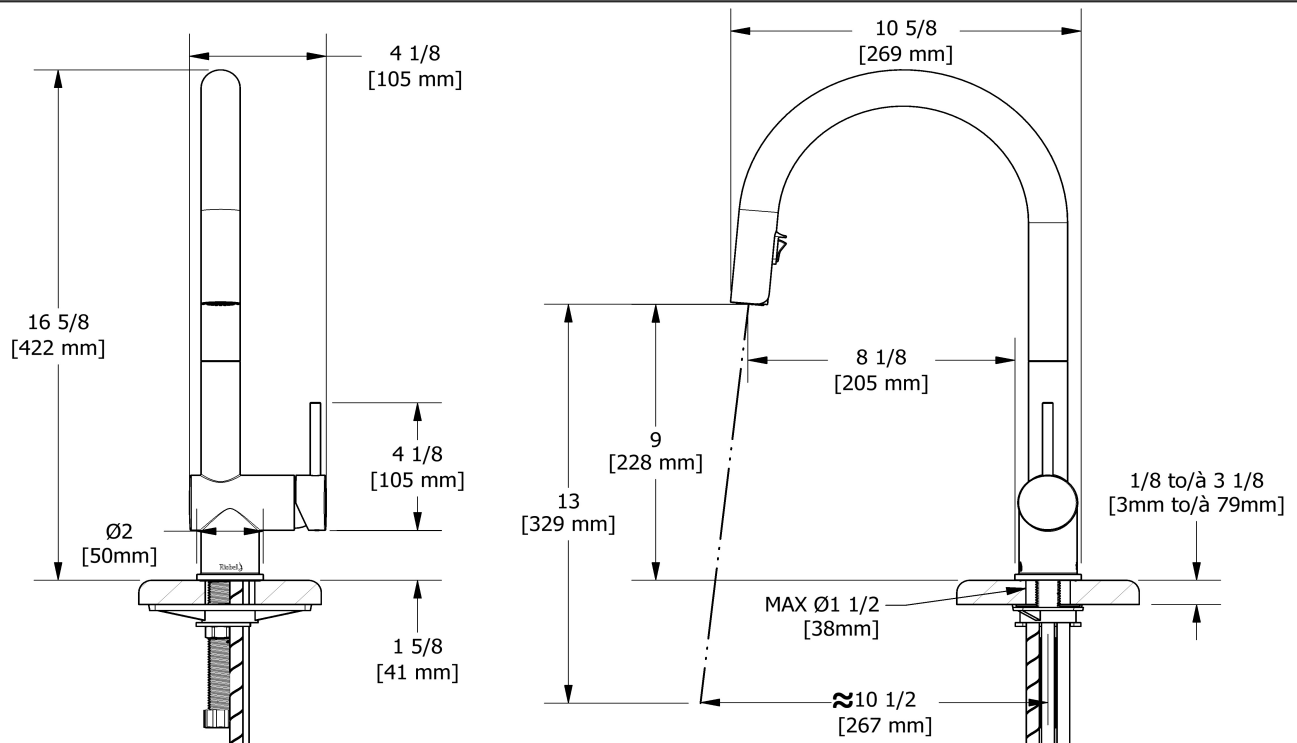

Certifications

- CSA B125.1
- NSF/ANSI standard 61 and 372
- ASME A112.18.1

UPC®