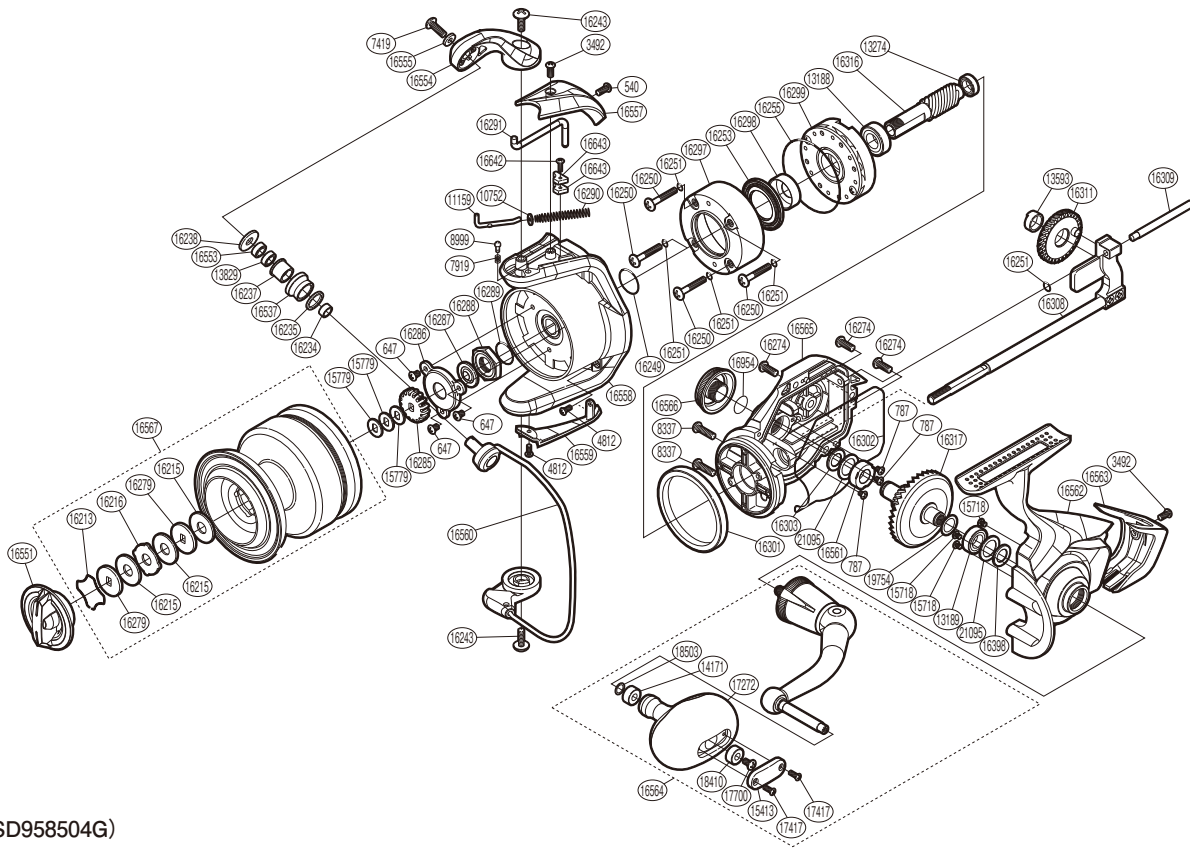

SHIMANO

SPHEROS

14SP10000SW

(51SD958504G)

#	Part No.	Description	#	Part No.	Description	#	Part No.	Description
540	103GS	Screw	16243	103UN	Screw	16537	10KXY	Line Roller
647	10QG5	Screw	16249	108WV	O Ring	16551	10GZR	Drag Knob
787	103L6	Screw	16250	10A6U	Screw	16553	10CZV	Line Roller Collar B
3492	103DC	Screw	16251	108WW	O Ring	16554	10KLK	Bail Arm
4812	103N8	Screw	16253	10MH2	Roller Clutch Water Proof	16555	10684	Counter Weight
7419	10LLG	Screw	16255	108WX	O Ring	16557	10881	Bail Spring Cover
7919	1077Q	Click Spring	16274	10M6Y	Screw	16558	10PYA	Rotor
8337	10MBH	Screw	16279	10BC9	Key Washer	16559	10MNE	Bail Hold Support Guard
8999	10HEA	Click Pin	16285	103MZ	Spool Support	16560	1073N	Bail Assembly
10752	10TYE	Spring Guide A Support	16286	10K33	Nut Lock Plate	16561	10J6P	Drive Gear Bushing
11159	105LV	Bail Spring Guide A	16287	107F8	Bearing Water Proof	16562	104D7	Side Cover
13188	10BGD	Ball Bearing	16288	10812	Rotor Nut	16563	10NKU	Rear Protector
13189	104PT	Ball Bearing	16289	108WT	O Ring	16564	10NAX	Handle Assembly
13274	104PP	Ball Bearing	16290	105LL	Bail Spring	16565	10B90	Body
13593	10JYH	Oscillating Gear Bushing	16291	106KN	Bail Trip Lever	16566	10N4B	Handle Screw Cap
13829	104JZ	Ball Bearing	16297	10MHA	Roller Clutch Water Proof Cover	16567	1083B	Spool Assembly
14171	104UJ	Handle Knob Bushing	16298	10K7S	Rotor Ring	16642	10LSG	Screw
15413	108SQ	Handle Knob I.D. Plate	16299	10QPF	Roller Clutch Assembly	16643	107EU	Counter Weight B
15718	1055G	Screw	16301	104G8	Friction Ring	16954	10909	O Ring
15779	10BXW	Spool Washer	16302	10CDB	Body Seal	17272	10QZQ	Handle Knob Assembly
16213	10B8Q	Drag Washers Retainer	16303	10CD3	Bearing Water Proof	17417	10L1T	Screw
16215	10348	Drag Washer	16308	10NF6	Main Shaft Assembly	17700	10LFA	Screw
16216	102Z9	Eared Washer	16309	1035H	Oscillating Guide	18410	10EU0	Handle Knob Bushing A
16234	10CZT	Line Roller Collar	16311	10G9Q	Oscillating Gear	18503	101BD	Washer
16235	1072L	Line Roller Spacer	16316	10BZ6	Pinion Gear	19754	10DKJ	Washer
16237	107RP	Line Roller Bushing	16317	10EKC	Drive Gear	21095	10BGF	Washer
16238	107X5	Line Roller Washer	16398	10CD1	Bearing Water Proof			