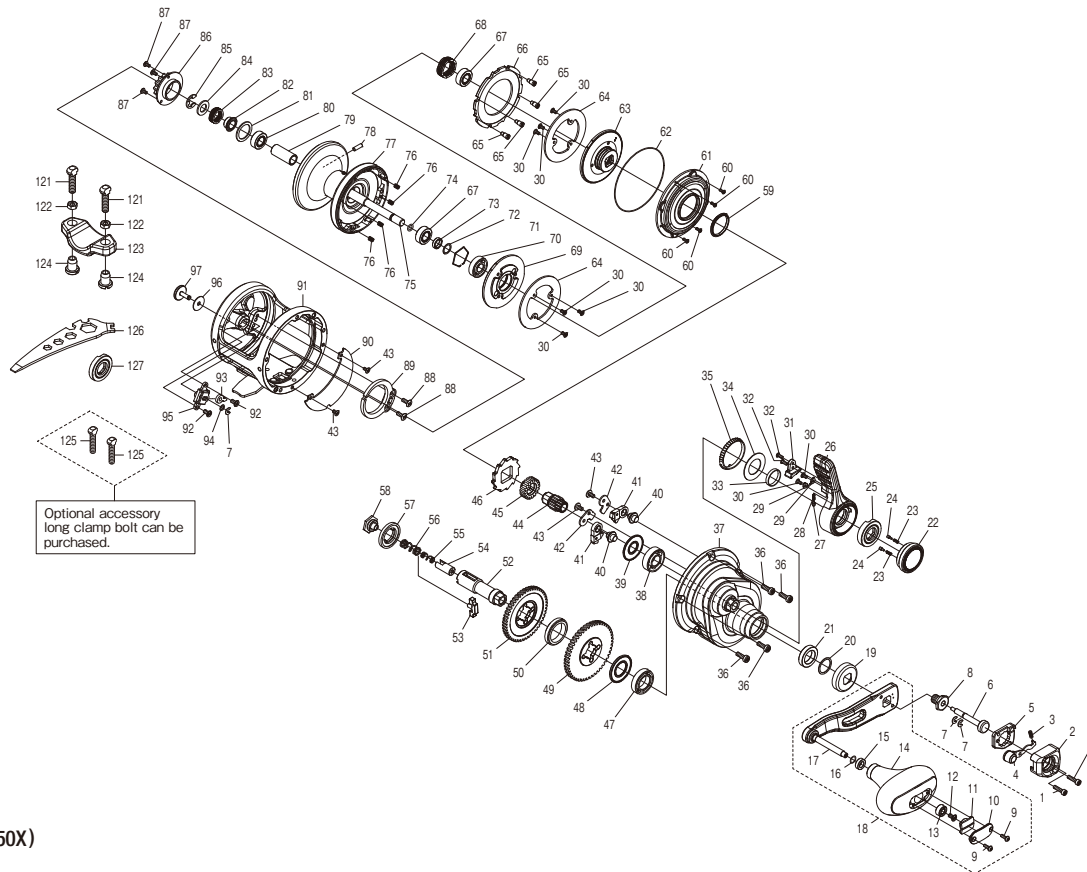

SHIMANO

TALICA

TAC12IIA

(51RJ351A50X)

#	Part No.	Description	#	Part No.	Description	#	Part No.	Description
1	13ZQG	Screw	36	13ZQR	Screw	71	13ZR7	Bearing Retainer B
2	13ZQH	Push Button Shield	37	13ZRW	A Side Plate Assembly	72	13ZR8	Washer
3	10PWJ	Slide Plate Spring	38	10T2K	Ball Bearing	73	13ZR9	Bearing Spacer
4	13ZRS	Slide Plate Assembly	39	13ZQS	Washer	74	10TNF	O Ring
5	10PBN	Handle Nut Plate	40	10PFS	Anti-Reverse Pawl Pin	75	13ZRA	Spool Shaft
6	109XB	Push Low Button Shaft	41	10MWC	Anti Reverse Pawl Assembly	76	10KJ6	Drag Plate Spring
7	105NK	E Lock	42	13ZQT	Anti-Reverse Pawl Keeper	77	14868	Spool Assembly
8	106XP	Handle Bolt	43	1055F	Screw	78	13ZRC	Cross Pin
9	103NH	Screw	44	13ZQU	Pinion Gear A	79	13ZRD	Spool Shaft Collar
10	13ZQJ	Handle Knob I.D. Plate	45	13ZQV	Pinion Gear B	80	104Q7	Ball Bearing
11	10B97	Handle Knob Seal	46	10DAM	Anti Reverse Ratchet	81	13ZRE	Washer
12	103E9	Screw	47	10KXA	Ball Bearing	82	13ZRF	Drag Spring Spacer
13	10KX2	Ball Bearing	48	13ZQW	Drive Gear Washer	83	13ZRG	Pressure Release Spring
14	13ZQK	Handle Knob	49	13ZQX	Drive Gear A	84	13ZRH	Washer
15	104UJ	Handle Knob Bushing	50	10D61	Drive Gear Washer	85	105RZ	E Lock
16	104FH	Washer	51	13ZQY	Drive Gear B	86	13ZRJ	Click Gear
17	13ZRT	Handle Shank Assembly	52	10D6L	Drive Shaft	87	10MT4	Screw
18	13ZRU	Handle Assembly	53	10KXH	Gear Select Cross Bar	88	103GQ	Screw
19	10KZS	Drive Shaft Shield	54	10KXL	Cross Bar Stop	89	13ZRK	Click Spring
20	10G9V	Washer	55	109VM	Drive Shaft Spring B	90	13ZRL	Set Plate
21	109AR	Drive Gear Bushing	56	10KXQ	Drive Shaft Spring	91	13ZRX	Frame Assembly
22	1400U	Pre-Program Dial Assembly	57	10D5B	Friction Washer	92	103ED	Screw
23	10K07	Click Spring	58	10FCD	Drive Shaft Screw	93	10GQV	Click Pawl
24	10JX6	Click Pin	59	10EWA	Waterproof Ring	94	1059U	Washer
25	13ZQL	Lever Shaft Body	60	10PRU	Screw	95	13ZRM	Click Switch Cam
26	13ZRV	Drag Control Lever Assembly	61	13ZQZ	Cooling Shield	96	13ZRN	Washer
27	13ZQM	Lever Click	62	1421C	O Ring	97	13ZRP	Click Button
28	10C3X	Lever Click Shoe	63	13ZR0	Pinion Guard			
29	13ZQN	Lever Click Cover	64	13ZR1	Drag Washer	121	13ZRQ	Rod Clamp Bolt (Accessory)
30	10S65	Screw	65	13ZR2	Screw	122	105N9	Rod Clamp Nut B (Accessory)
31	13ZQP	Lever Protector	66	13ZR4	Drag Plate	123	10AS1	Rod Clamp (Accessory)
32	13ZQQ	Screw	67	104Q5	Ball Bearing	124	10JCD	Rod Clamp Nut (Accessory)
33	108DN	Lever Thrust Ring	68	13ZR5	Drag Spring	125	10A79	Rod Clamp Bolt
34	10J19	Washer	69	13ZR6	Pressure Plate B	126	10MJ8	Wrench (Accessory)
35	10F6B	Lever Click Gear	70	104VJ	Ball Bearing	127	13ZRR	Light Line Cam (Accessory)