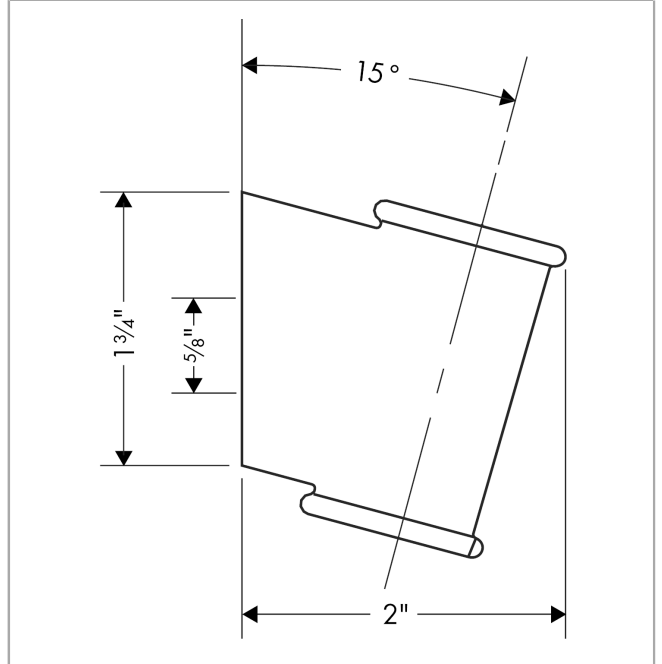

Handshower Holder Classic
 Finishes : **chrome** Part no. : **28324000**

Description

Features

- Wall-mounted

Item details

List Price \$ 43.00

Product image

Scale drawing

Handshower Holder Classic
Finishes : **chrome** Part no. : **28324000**

Exploded drawing

Year of production: >04/08

Handshower Holder Classic

Finishes : **chrome** Part no. : **28324000**

Spare parts list

Year of production: >**04/08**

Pos.	Description	Part no.	Price	PU
1	guide	98918000	-	1