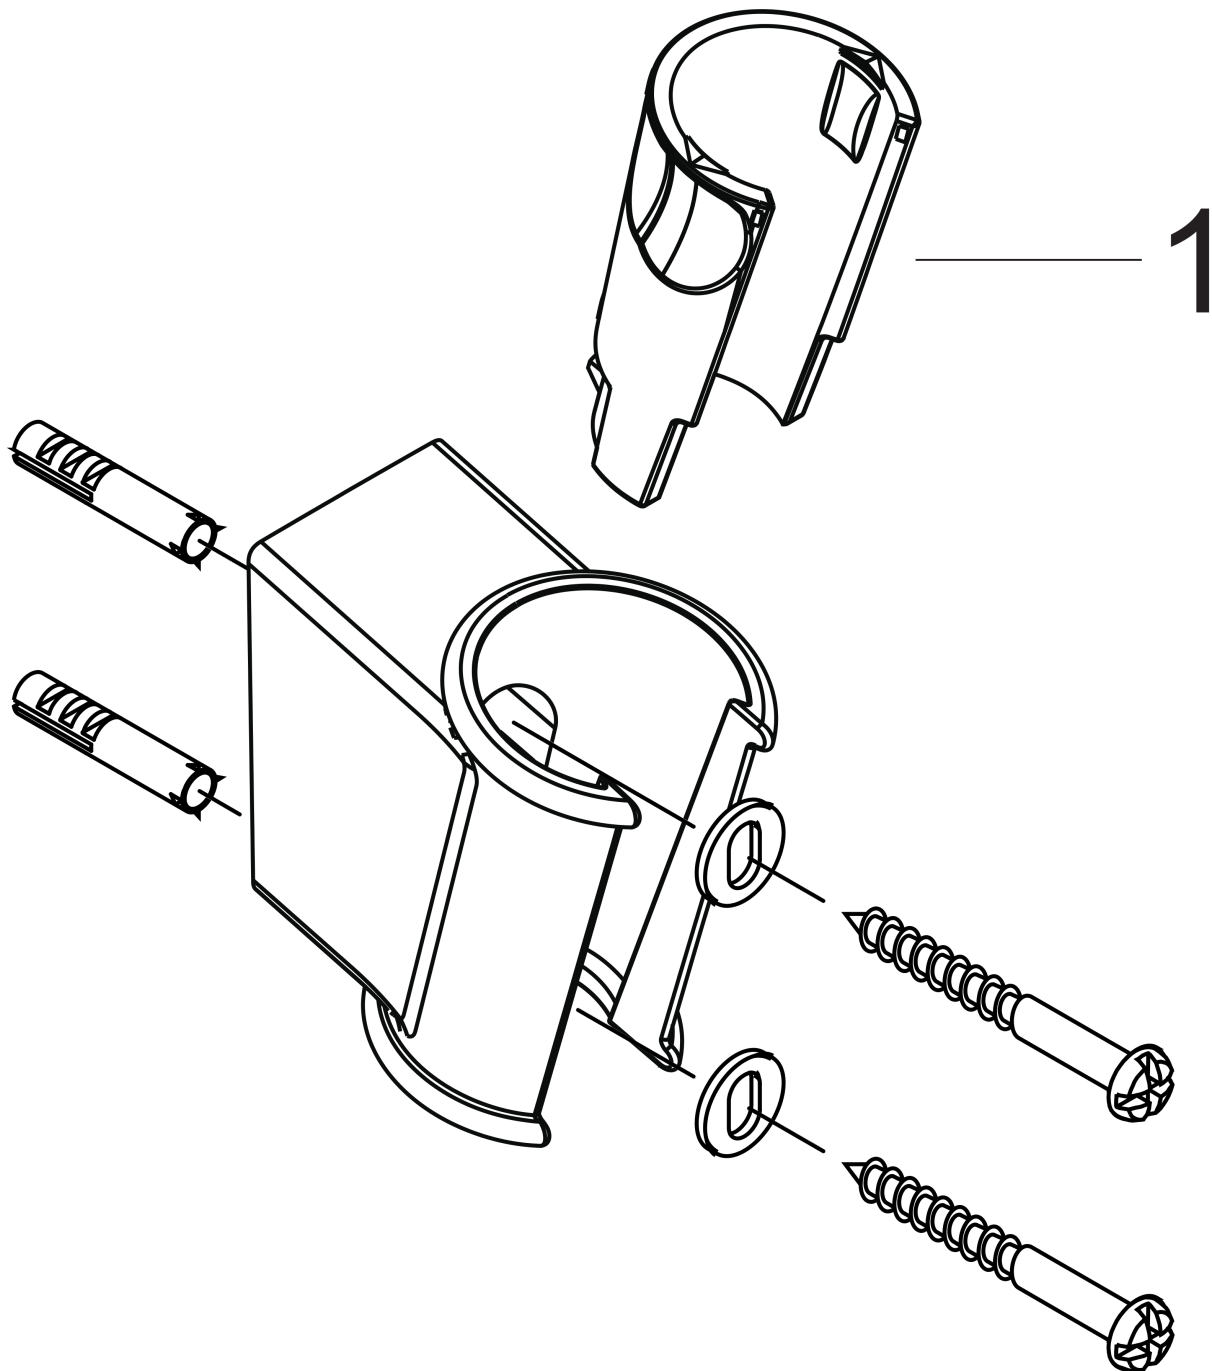

Handshower Holder Classic
 Finishes : **chrome** Part no. : **28324000**

Description

Features

- Wall-mounted

Item details

List Price \$ 43.00

Product image

Scale drawing

Handshower Holder Classic
Finishes : **chrome** Part no. : **28324000**

Exploded drawing

Year of production: >04/08

Handshower Holder Classic

Finishes : **chrome** Part no. : **28324000**

Spare parts list

Year of production: >**04/08**

Pos.	Description	Part no.	Price	PU
1	guide	98918000	-	1