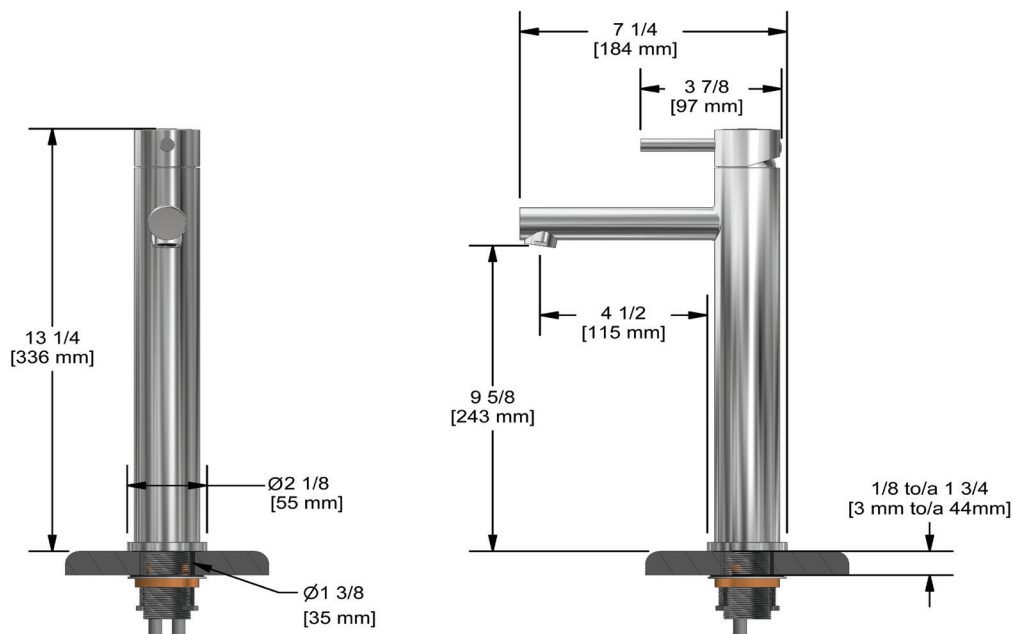

For warranty or additional information, contact:

U.S.A.
houseofrohl.com/support
1-800-777-9762

QUEBEC / MARITIMES / WESTERN CANADA
QUÉBEC / MARITIMOS / OUEST CANADIEN
QUEBEC / MARITIMOS / CANADA OCCIDENTAL
houseofrohl.ca/support
1-866-473-8442

ONTARIO
houseofrohl.ca/support
1-800-287-5354