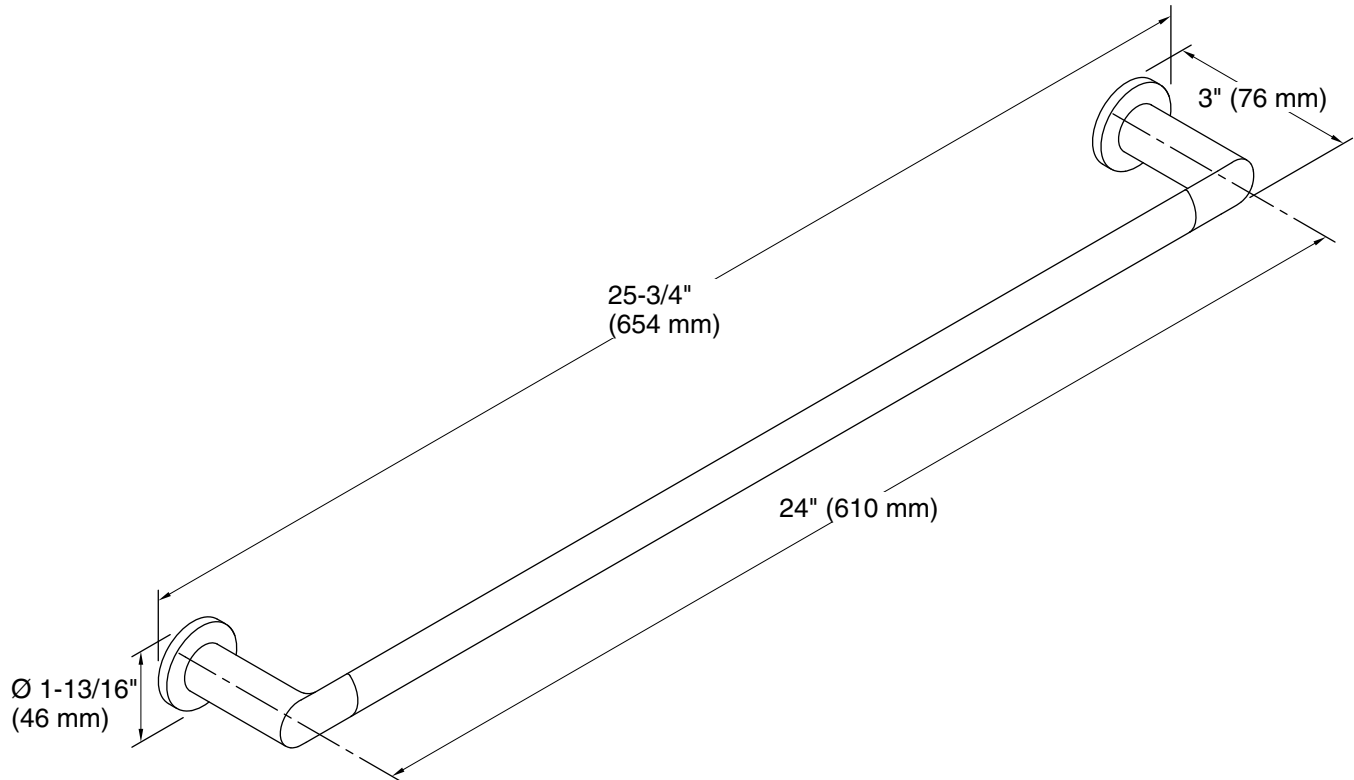

Color tiles intended for reference only.

Color	Code	Description
	CP	Polished Chrome
	BN	Vibrant® Brushed Nickel
	BL	Matte Black

Technical Information

All product dimensions are nominal.

Material: Zinc, Stainless Steel