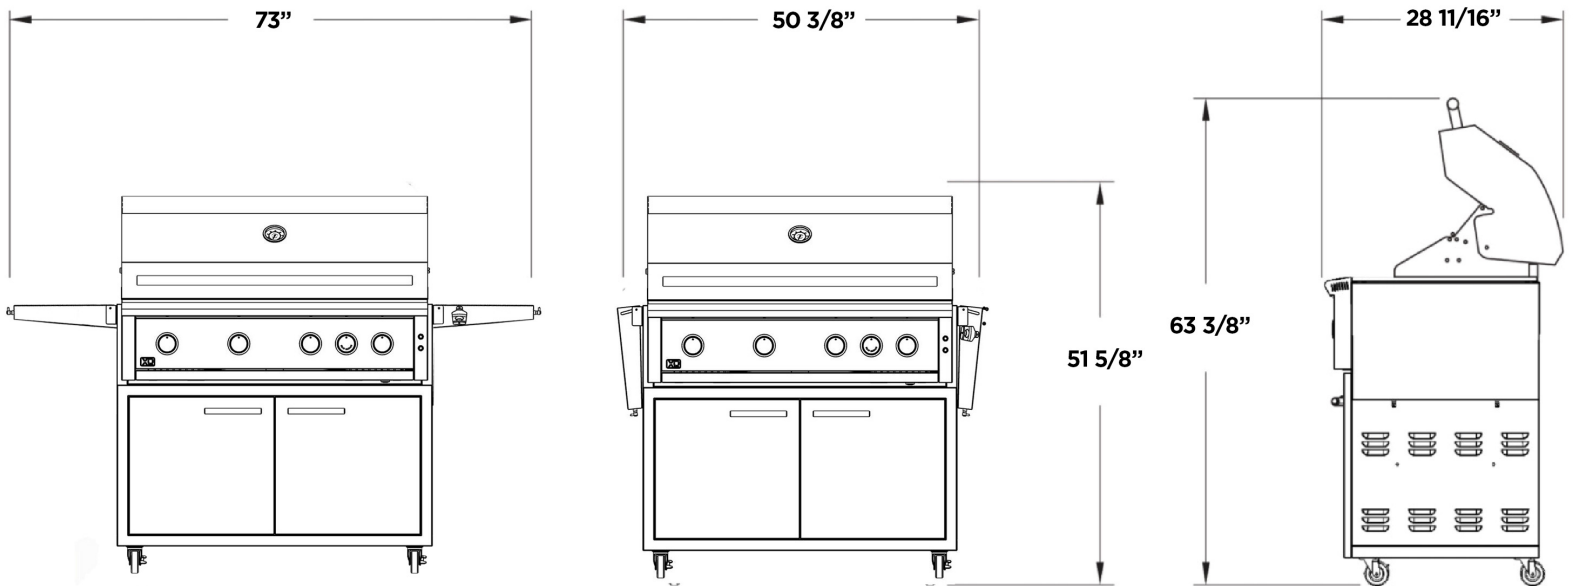

XOGRILL42 + XOG42CART

42" FREESTANDING GRILL

XOGRILL42 | 42" GRILL HEAD

- 304 Stainless Steel Welded Construction
- Reliable Flame Thrower Ignition
- XO Infrared VariTemp Burner (400°-1000°)
- Blue LEDs illuminate the controls
- 1218 total sq. inches of cooking surface
- Rotisserie with dedicated rear burner, motor, spit rods, and forks included

SIZE 42"

DIMENSIONS 42"W x 23 9/16"D x 23 3/8"H

INSTALLATION TYPE Built-in / Freestanding

FUEL Specify Natural Gas or Propane

BURNERS (1) XO Infrared VariTemp Burner and (3) Cast Stainless Steel Burners combine to provide **88,000 BTUs of power!**

ELECTRICAL 115V (for lighting)

OPTIONAL ACCESSORIES (FREESTANDING)

Grill Cover: **MODEL: XOGCOVER42FS**

12' Quick disconnect fuel

supply hose: **MODEL: XOLQD**

XOG42CART | 42" GRILL CART

- 304 Stainless Steel Welded Construction
- Soft Close Doors
- Sturdy Fold Down Shelves
- Heavy Duty Casters
- Locking Casters on front
- Generous On Door Storage
- Utensil Hangers
- Paper Towel Holder
- Easy Modular Assembly

DIMENSIONS

Width Open: 73" | Width Closed: 50 3/8"

Depth: 28 11/16"

Height Closed: 51 5/8" | Height Open: 63 3/8"

IMPORTANT NOTE:

CARTS ARE SHIPPED UNASSEMBLED IN A FLAT PACK. ASSEMBLY TAKES APPROX. 40 MIN. AND REQUIRES SIMPLE HAND TOOLS. TO LEARN MORE ABOUT ASSEMBLY PLEASE VISIT OUR WEBSITE.