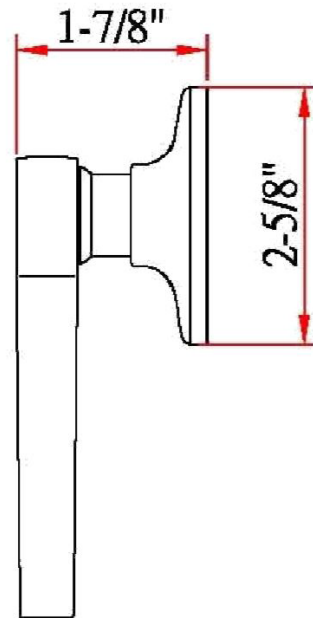

Scroll Dummy Door Handle Polished Brass

SPECIFICATIONS

MATERIAL CONSTRUCTION:	Brass	KEYWAY:	N/A
LOCK FUNCTION:	Dummy	REMOVABLE CORE:	No
DEADBOLT FUNCTION:	N/A	LATCH FACEPLATE I:	N/A
EXTERIOR MAX PROJECTION:	1.88"	LATCH BACKSET:	N/A
INTERIOR MAX PROJECTION:	1.88"	LATCH TYPE:	N/A
KOB VS. LEVER:	Lever	LATCHBOLT THROW DISTANCE:	N/A
KNOB DIMENSIONS:	N/A	# PINS IN CYLINDER:	N/A
LEVER LENGTH:	3.56"	ANTI-BUMP PIN INSTALLED:	N/A
ROSE DIMENSIONS:	2.63" H x 2.63" W x 2.63" D	# KEYS INCLUDED:	N/A
ROSETTE / ESCUTCHEON SHAPE:	Round	SPINDLE TYPE:	Other
CROSS BORE:	2.13"	MOUNTING HARDWARE INCLUDED:	Yes
EDGE BORE:	1"	TOOLS NEEDED FOR INSTALLATION:	Phillips Screwdriver
HANDING:	Reversible	ASSEMBLED WEIGHT:	0.56 lbs.
REKEYABLE?:	No		