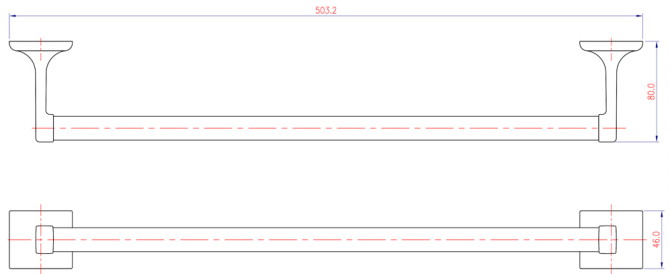

Millbridge Wall-Mounted Towel Bar | 8-inch
Oil Rubbed Bronze

SPECIFICATIONS

MATERIAL CONSTRUCTION:	Zinc
PVD FINISH:	No
ASSEMBLY REQUIRED:	Yes
TOOLS NEEDED FOR INSTALLATION:	Screwdriver
ASSEMBLED DIMENSIONS:	3.15" H x 19.96" L x 1.81" D
ASSEMBLED WEIGHT:	0.78 lbs.
MIN. LENGTH:	N/A
MAX LENGTH:	N/A
SCREWS INCLUDED:	Yes
DRYWALL ANCHORS INCLUDED:	Yes
CENTER TO CENTER:	N/A