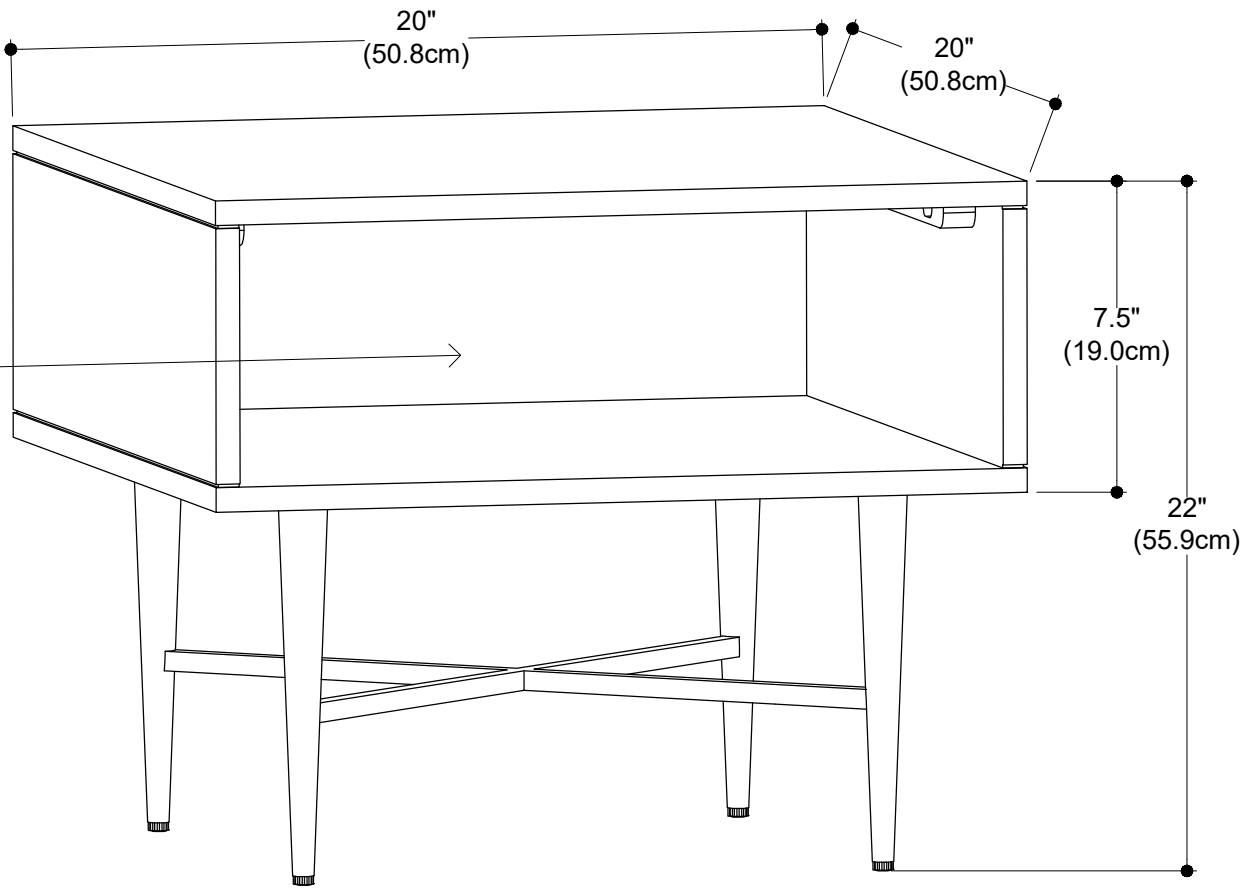

Fallon End Table

Inner dimensions of the end table:

W - 18.8" (47.8cm)

D - 19.3" (49.2cm)

H - 6.3" (16cm)

Net Weight: 27.3 lbs / 12.4 Kg