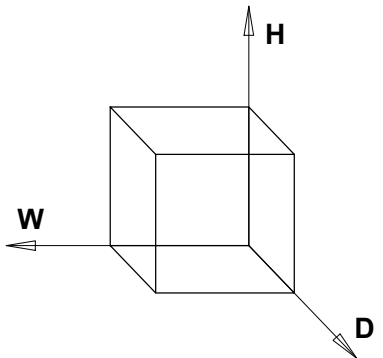

Fallon End Table

Inner dimensions of the end table:

W - 18.8" (47.8cm)

D - 19.3" (49.2cm)

H - 6.3" (16cm)

Net Weight: 27.3 lbs / 12.4 Kg