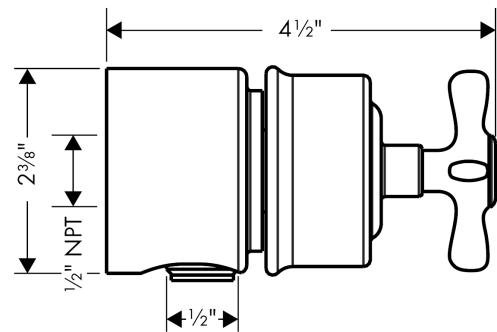

AXOR Montreux
Wall Outlet with Check Valves and Volume Control, Cross Handle
Finishes : **polished nickel** Part no. : **16882831**

Description

Features

- Volume control for 1 outlet

Product image

Scale drawing

AXOR Montreux
Wall Outlet with Check Valves and Volume Control, Cross Handle
Finishes : **polished nickel** Part no. : **16882831**

Exploded drawing

Year of production: >06/06

AXOR Montreux
Wall Outlet with Check Valves and Volume Control, Cross Handle
 Finishes : **polished nickel** Part no. : **16882831**

Spare parts list

Year of production: >06/06

Pos.	Description	Part no.	PC	PU
1	handle	16593830	0	1
2	set of screw covers, cold / hot water / neutral	97987000	0	1
3	shut off unit right closing	96350000	0	1
4	support element	98557000	0	1
5	set of non return valves DW 15	94074000	0	1
6	flat seal	97674000	0	1