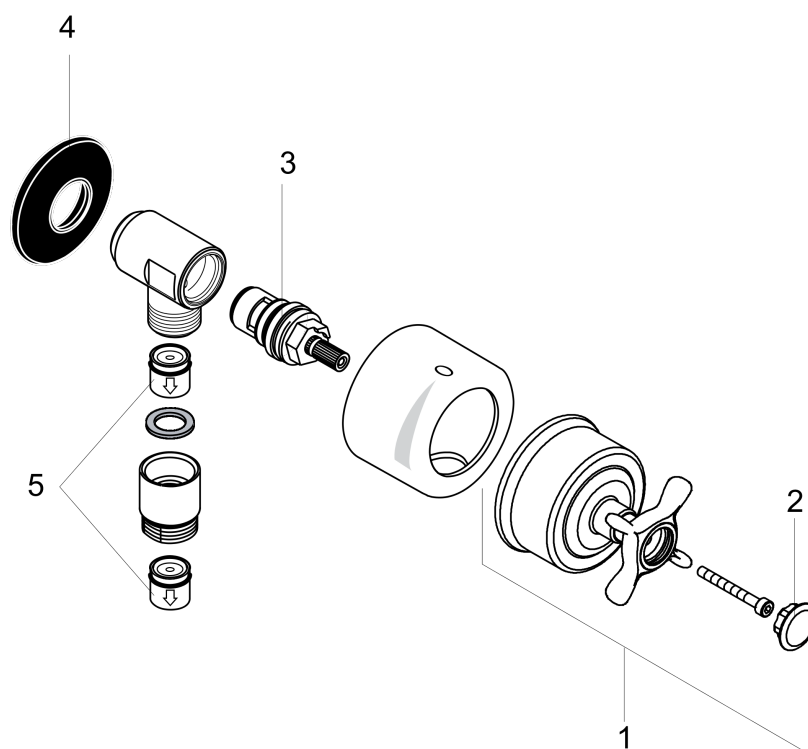

AXOR Montreux
Wall Outlet with Check Valves and Volume Control, Cross Handle
Finishes : **polished nickel** Part no. : **16882831**

Description

Features

- Volume control for 1 outlet

Product image

Scale drawing

AXOR Montreux
Wall Outlet with Check Valves and Volume Control, Cross Handle
Finishes : **polished nickel** Part no. : **16882831**

Exploded drawing

Year of production: >06/06

AXOR Montreux
Wall Outlet with Check Valves and Volume Control, Cross Handle
 Finishes : **polished nickel** Part no. : **16882831**

Spare parts list

Year of production: >06/06

Pos.	Description	Part no.	PC	PU
1	handle	16593830	0	1
2	set of screw covers, cold / hot water / neutral	97987000	0	1
3	shut off unit right closing	96350000	0	1
4	support element	98557000	0	1
5	set of non return valves DW 15	94074000	0	1
6	flat seal	97674000	0	1