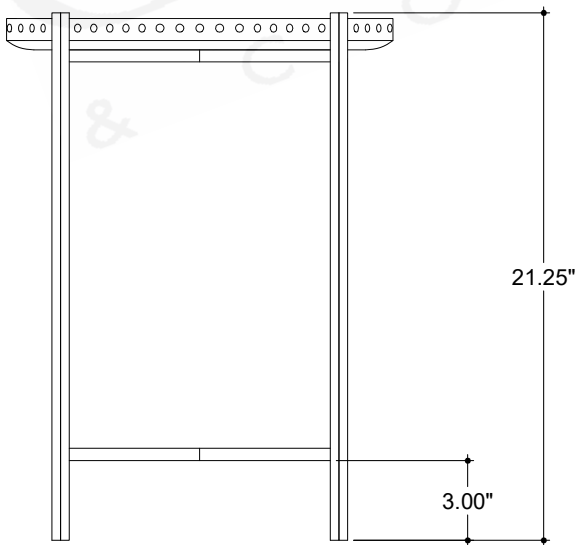

ITEM: 4000-0211

Overall Dimensions

Diameter: 16.75"

Height: 21.25"

TOP VIEW

FRONT VIEW

SIDE VIEW