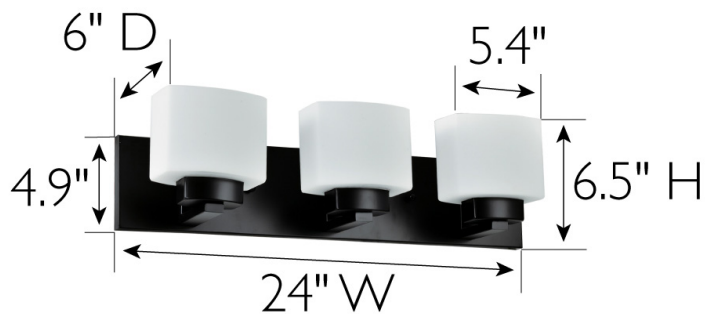

Dove Creek 3-Light Dimmable Vanity Light  
Matte Black

**SPECIFICATIONS**

MOUNTING:	Wall Mount	LED BRIGHTNESS (LUMENS):	N/A
SLOPED CEILING ADAPTABLE:	No	LED COLOR CORRELATED TEMPERATURE (CCT):	N/A
LAMP TYPE:	Incandescent	LED COLOR RENDERING INDEX (CRI):	N/A
BULB INCLUDED:	No	LED EFFICACY:	N/A
WATTS PER BULB:	60W	LED AVERAGE RATED LIFE:	N/A
TOTAL WATTAGE:	180W	ENERGY EFFICIENT:	No
DIMMABLE:	Yes	LIGHTING AMPS:	N/A
MATERIAL CONSTRUCTION:	Steel	VOLTAGE:	120V
ASSEMBLED DIMENSIONS:	6.5" H x 24" L x 6" D		
WEIGHT:	6.5 lbs.		
BACKPLATE DIMENSIONS:	4.92" H x 24" W		
CANOPY/PLATE DIMENSIONS:	N/A		
GLASS/SHADE DIMENSIONS:	4.4" H x 5.4" L x 3.8" D		
GLASS/SHADE MATERIAL:	Glass		
GLASS/SHADE TYPE:	Frosted		
GLASS/SHADE COLOR:	White		