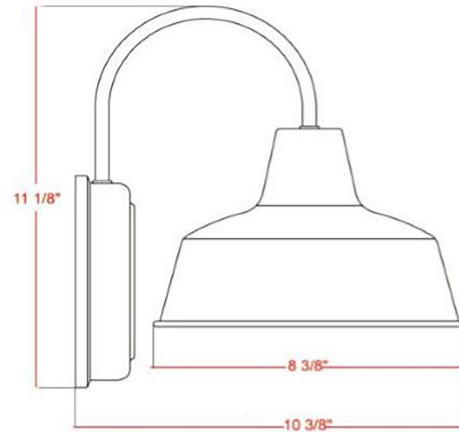

Mason I Light Outdoor Wall Light with Metal Shade 8"  
Black

**SPECIFICATIONS**

<b>MOUNTING:</b>	Wall Mount	<b>LED BRIGHTNESS (LUMENS):</b>	N/A
<b>SLOPED CEILING ADAPTABLE:</b>	N/A	<b>LED COLOR CORRELATED TEMPERATURE (CCT):</b>	N/A
<b>LAMP TYPE 1:</b>	1 lamp 60W Incandescent A19 Medium base bulb	<b>LED COLOR RENDERING INDEX (CRI):</b>	N/A
<b>BULB INCLUDED:</b>	No	<b>LED EFFICACY:</b>	N/A
<b>WATTS PER BULB:</b>	60W	<b>LED AVERAGE RATED LIFE:</b>	N/A
<b>TOTAL WATTAGE:</b>	60W	<b>ENERGY EFFICIENT:</b>	No
<b>DIMMABLE:</b>	Yes	<b>LIGHTING AMPS:</b>	0.5
<b>MATERIAL CONSTRUCTION:</b>	Steel	<b>VOLTAGE:</b>	120V
<b>ASSEMBLED DIMENSIONS:</b>	8.38" L x 11" H x 10.5" D		
<b>WEIGHT:</b>	1.45 lbs.		
<b>BACKPLATE DIMENSIONS:</b>	6.13" H x 6.13" W		
<b>CANOPY CEILING DIMENSIONS:</b>	N/A		
<b>GLASS/SHADE DIMENSIONS:</b>	5.5" H x 8.25" L x 8.25" D		
<b>GLASS/SHADE MATERIAL:</b>	Metal		
<b>GLASS/SHADE TYPE:</b>	N/A		
<b>GLASS/SHADE COLOR:</b>	Black		