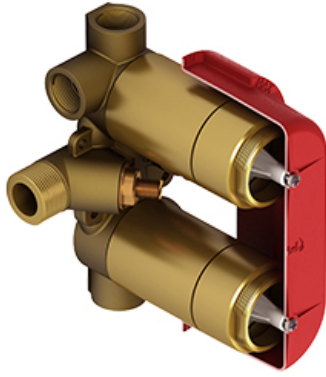

Customer Service

Ontario, West Canada : 888-287-5354 Quebec, Maritimes, United States : 866-473-8442

2020.11.07

4-way Type T/P 3/4" coaxial valve rough
R46

Specifications

Descriptions

- Rough only
- 3/4" inlet male NPT
- Must be supplied with minimum 3/4" PEX , 3/4" EXPANSION PEX or 1/2" copper
- Four 1/2" outlets female NPT
- Service valves
- Test cap
- TXX46XX or TXX88XX trim required to complete