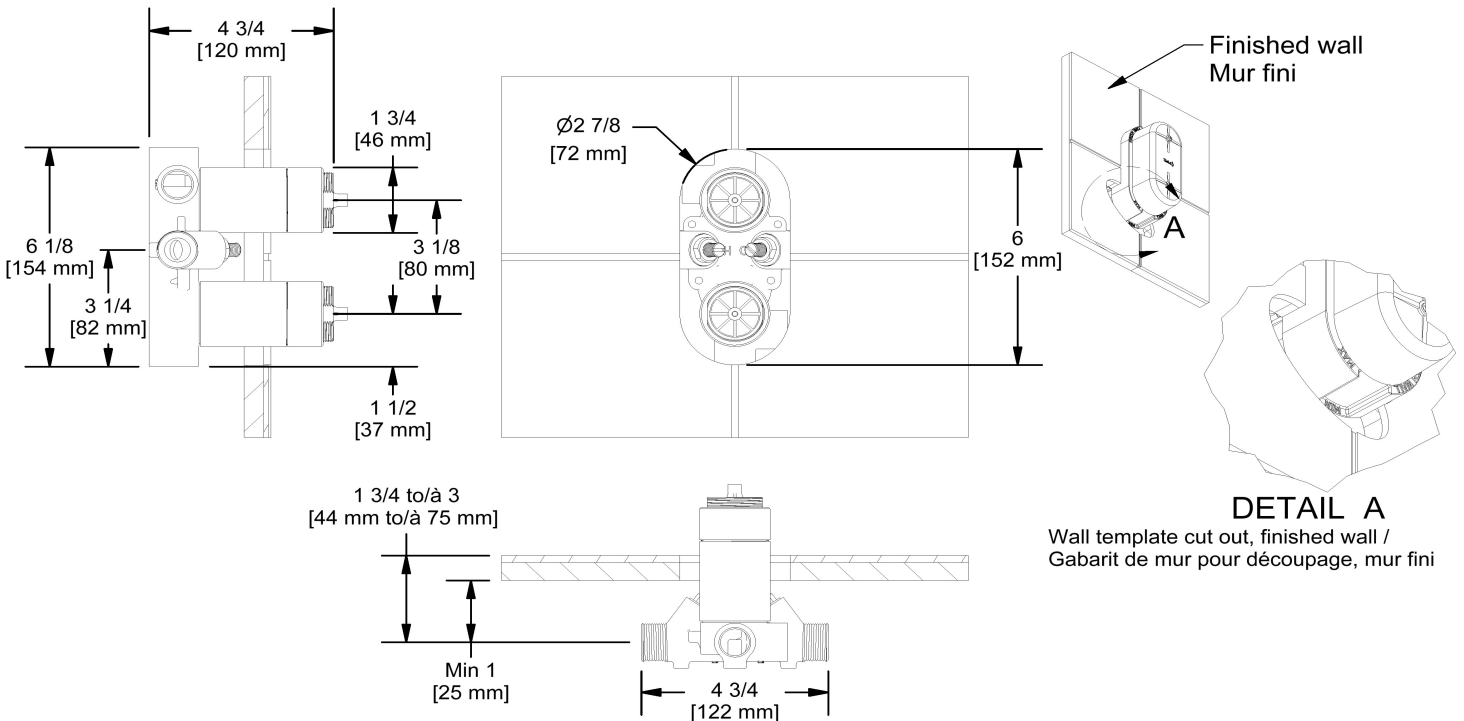

Certifications

- CSA B125.1
- ASME A112.18.1
- ASSE 1016
- CMR248 Approval

UPC®