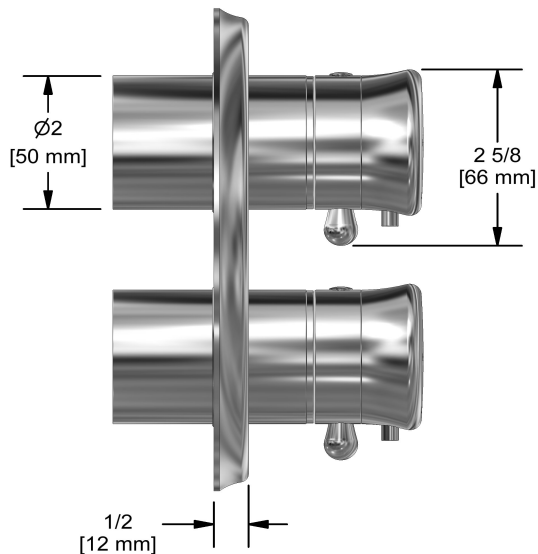

Sizes, models and finishes may differ from those presented.

Warranty

This **Riobel Inc.** product you have purchased carries a Limited Lifetime Warranty on the chrome, PVD finish, blacks and all working parts and is guaranteed from the initial purchase date against all manufacturing defects. All other finishes, including plastic components, are guaranteed for one year. All electric and/or electronic parts are covered by a 5-year limited warranty.

Customer Service

Ontario, West Canada : 888-287-5354 Quebec, Maritimes, United States : 866-473-8442

2020.11.07