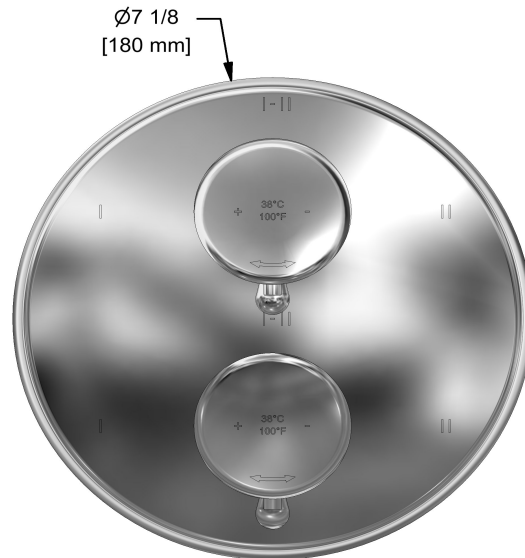

Sizes, models and finishes may differ from those presented.

Warranty

This **Riobel Inc.** product you have purchased carries a Limited Lifetime Warranty on the chrome, PVD finish, blacks and all working parts and is guaranteed from the initial purchase date against all manufacturing defects. All other finishes, including plastic components, are guaranteed for one year. All electric and/or electronic parts are covered by a 5-year limited warranty.

Customer Service

Ontario, West Canada : 888-287-5354 Quebec, Maritimes, United States : 866-473-8442

2020.11.07