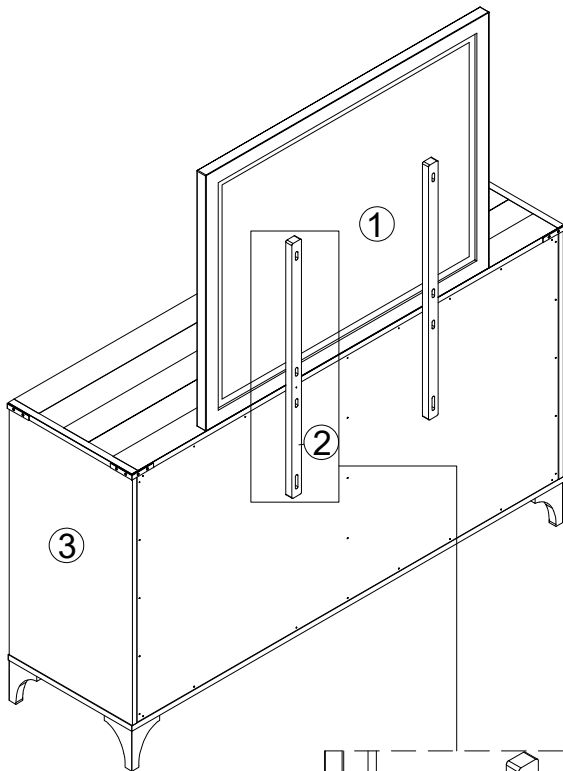

# A.R.T. FURNITURE ASSEMBLY INSTRUCTIONS

MIRROR  
287120-2302

Thank you for purchasing this quality product from A.R.T. Furniture. Be sure to check all packing material for parts which may have come loose inside the carton during shipment. Identify and count all parts and compare with the parts list below.

**Note:** Some furniture is heavy, it is recommended that two people assembly this item to avoid injury or damage.

This mirror can be installed on both 287130 Dresser and 287132 Single Dresser

Parts List			
1		Mirror	1
2		Mirror Bracket	2
3		Dresser	1

No.	Rails Hardware List		Qt.
A		1/4" X 19mm Flat Washer	8
B		1/4" Lock Washer	8
C		1/4" X 1 1/4" Bolt	8
D		4mm Allen Wrench	1