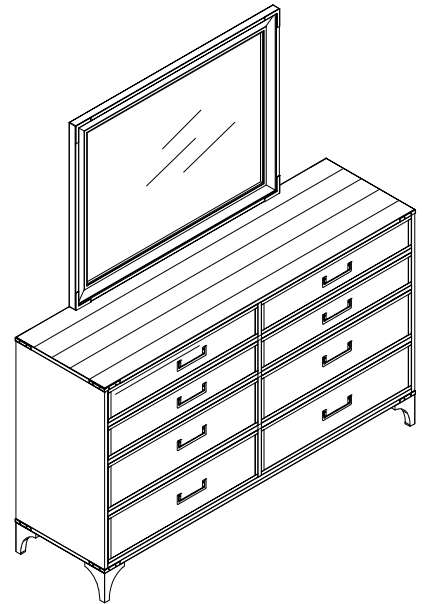

# A.R.T. FURNITURE ASSEMBLY INSTRUCTIONS

MIRROR  
287120-2302

Thank you for purchasing this quality product from A.R.T. Furniture. Be sure to check all packing material for parts which may have come loose inside the carton during shipment. Identify and count all parts and compare with the parts list below.

**Note:** Some furniture is heavy, it is recommended that two people assembly this item to avoid injury or damage.

This mirror can be installed on both 287130 Dresser and 287132 Single Dresser

Parts List			
1		Mirror	1
2		Mirror Bracket	2
3		Dresser	1

No.	Rails Hardware List		Qt.
A		1/4" X 19mm Flat Washer	8
B		1/4" Lock Washer	8
C		1/4" X 1 1/4" Bolt	8
D		4mm Allen Wrench	1