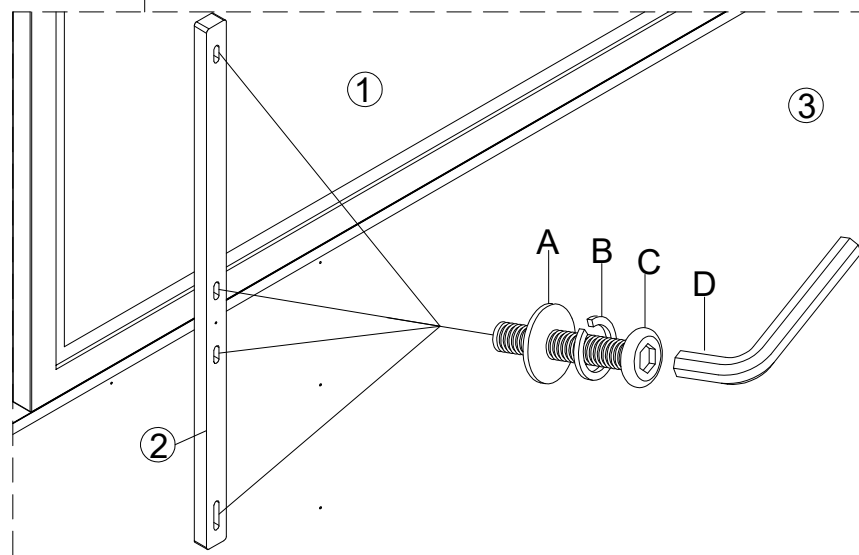

# A.R.T. FURNITURE ASSEMBLY INSTRUCTIONS

MIRROR  
287120-2302

Thank you for purchasing this quality product from A.R.T. Furniture. Be sure to check all packing material for parts which may have come loose inside the carton during shipment. Identify and count all parts and compare with the parts list below.

**Note:** Some furniture is heavy, it is recommended that two people assembly this item to avoid injury or damage.

This mirror can be installed on both 287130 Dresser and 287132 Single Dresser

Parts List			
1		Mirror	1
2		Mirror Bracket	2
3		Dresser	1

No.	Rails Hardware List		Qt.
A		1/4" X 19mm Flat Washer	8
B		1/4" Lock Washer	8
C		1/4" X 1 1/4" Bolt	8
D		4mm Allen Wrench	1